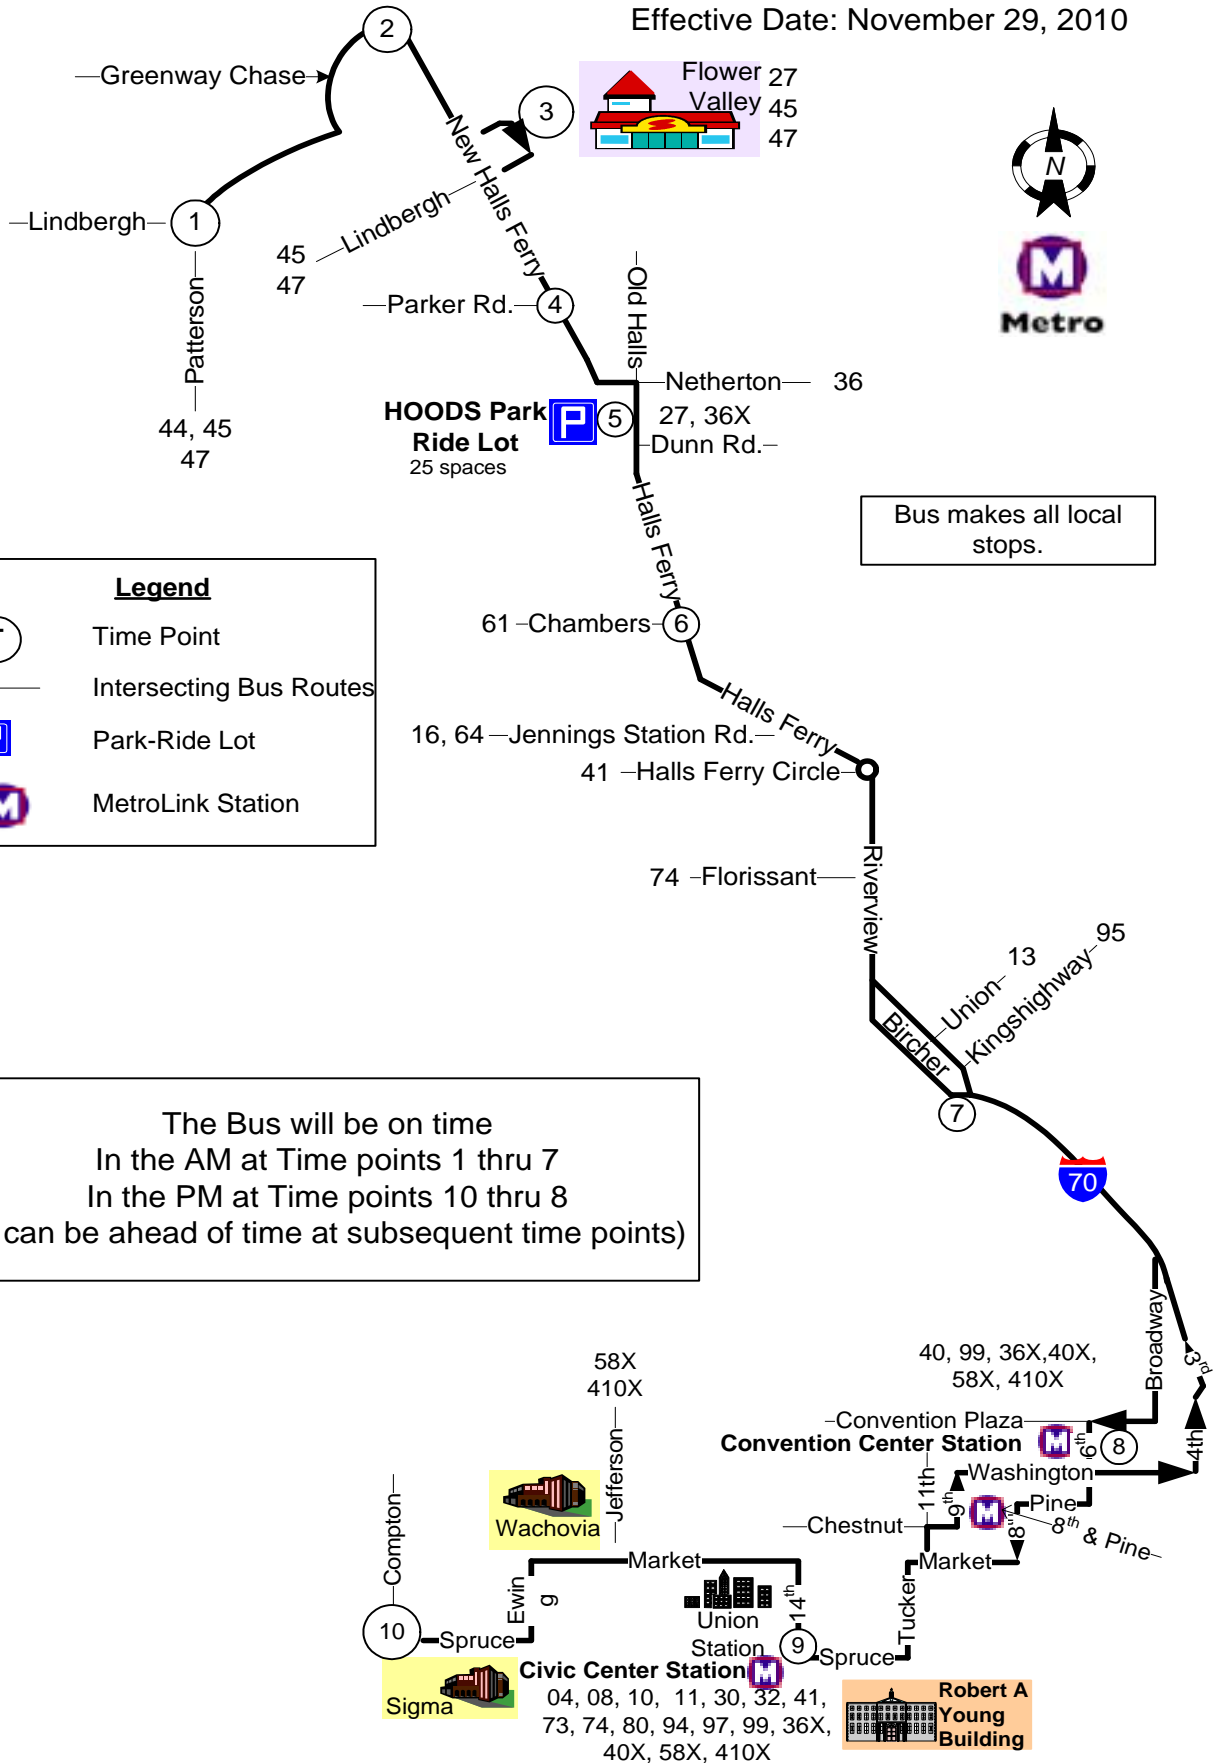

#174X Halls Ferry Express

Effective Date: November 29, 2010

Legend

- Time Point
- Intersecting Bus Routes
- Park-Ride Lot
- MetroLink Station

Bus makes all local stops.

The Bus will be on time
 In the AM at Time points 1 thru 7
 In the PM at Time points 10 thru 8
 (it can be ahead of time at subsequent time points)