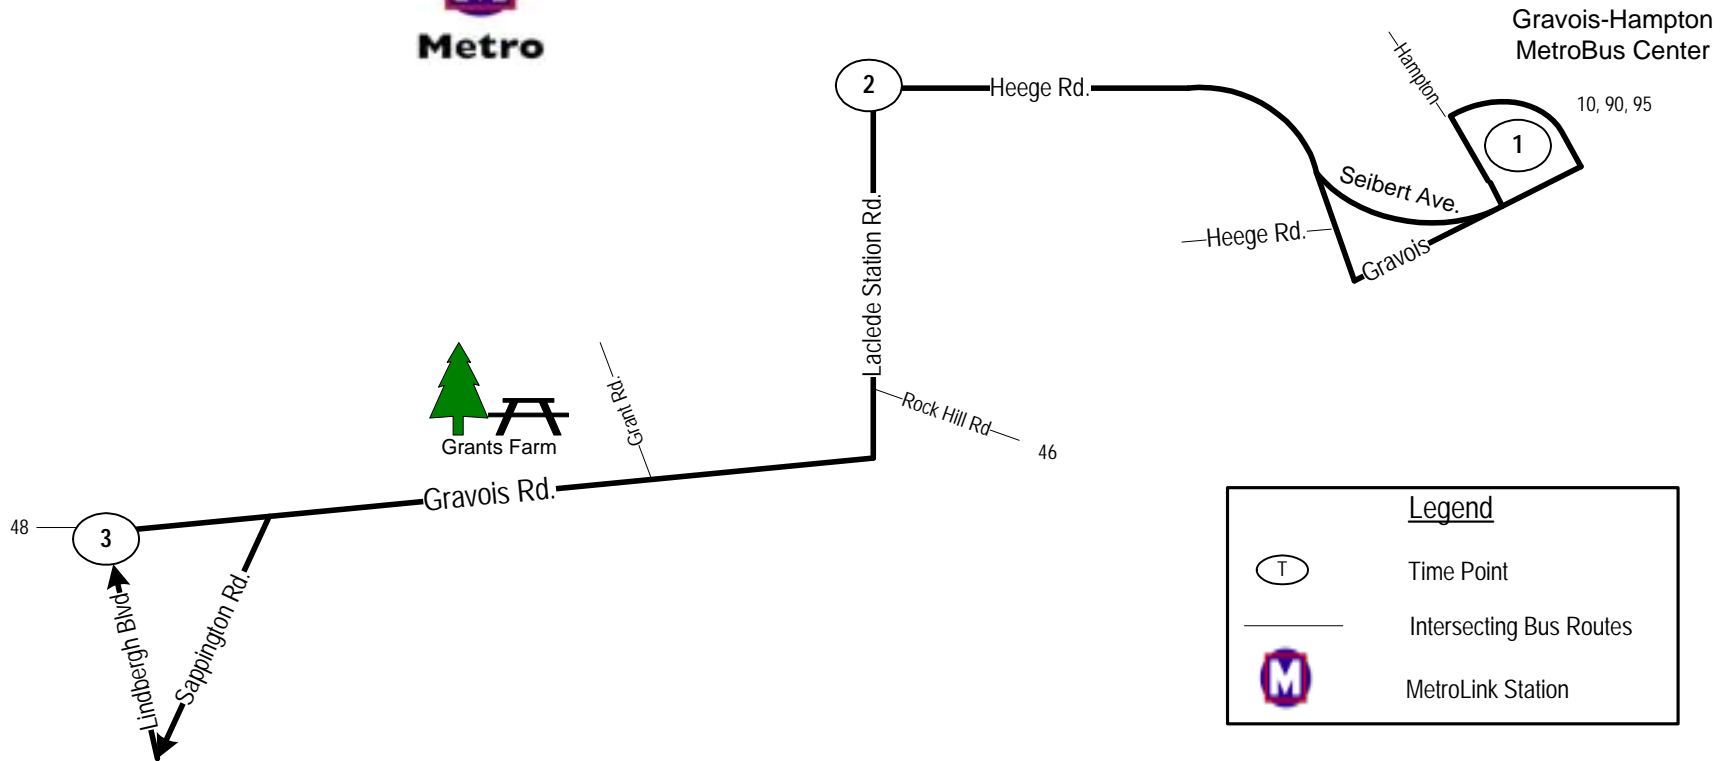

# #110 Affton

Effective Date: August 30, 2010

Legend	
	Time Point
	Intersecting Bus Routes
	MetroLink Station