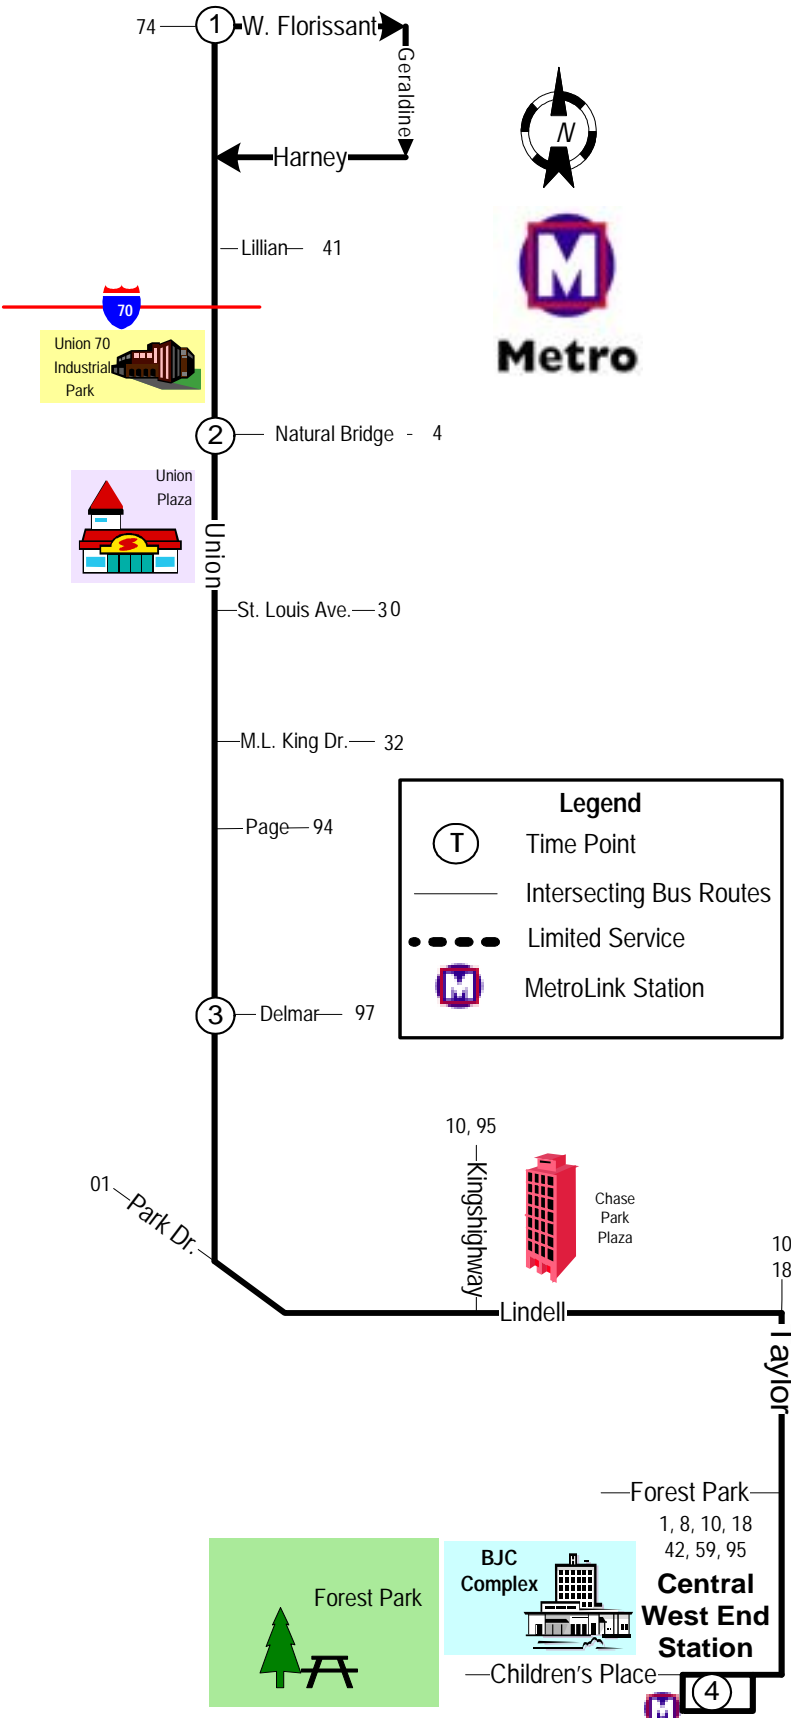

#13 Union

Effective Date: November 28, 2011

Legend

- Time Point
- Intersecting Bus Routes
- Limited Service
- MetroLink Station