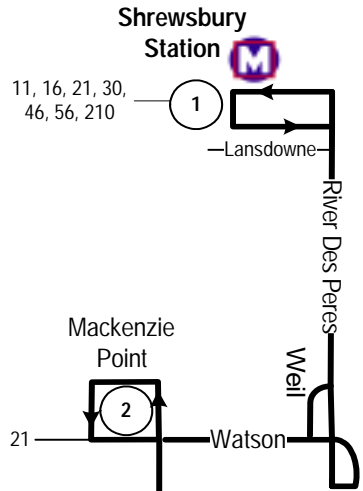

#17 Oakville

Effective Date: March, 2011

Legend

- 1 Time Point
- Intersecting Bus Routes
- M MetroLink Station

Reavis Barracks Park Ride Lot