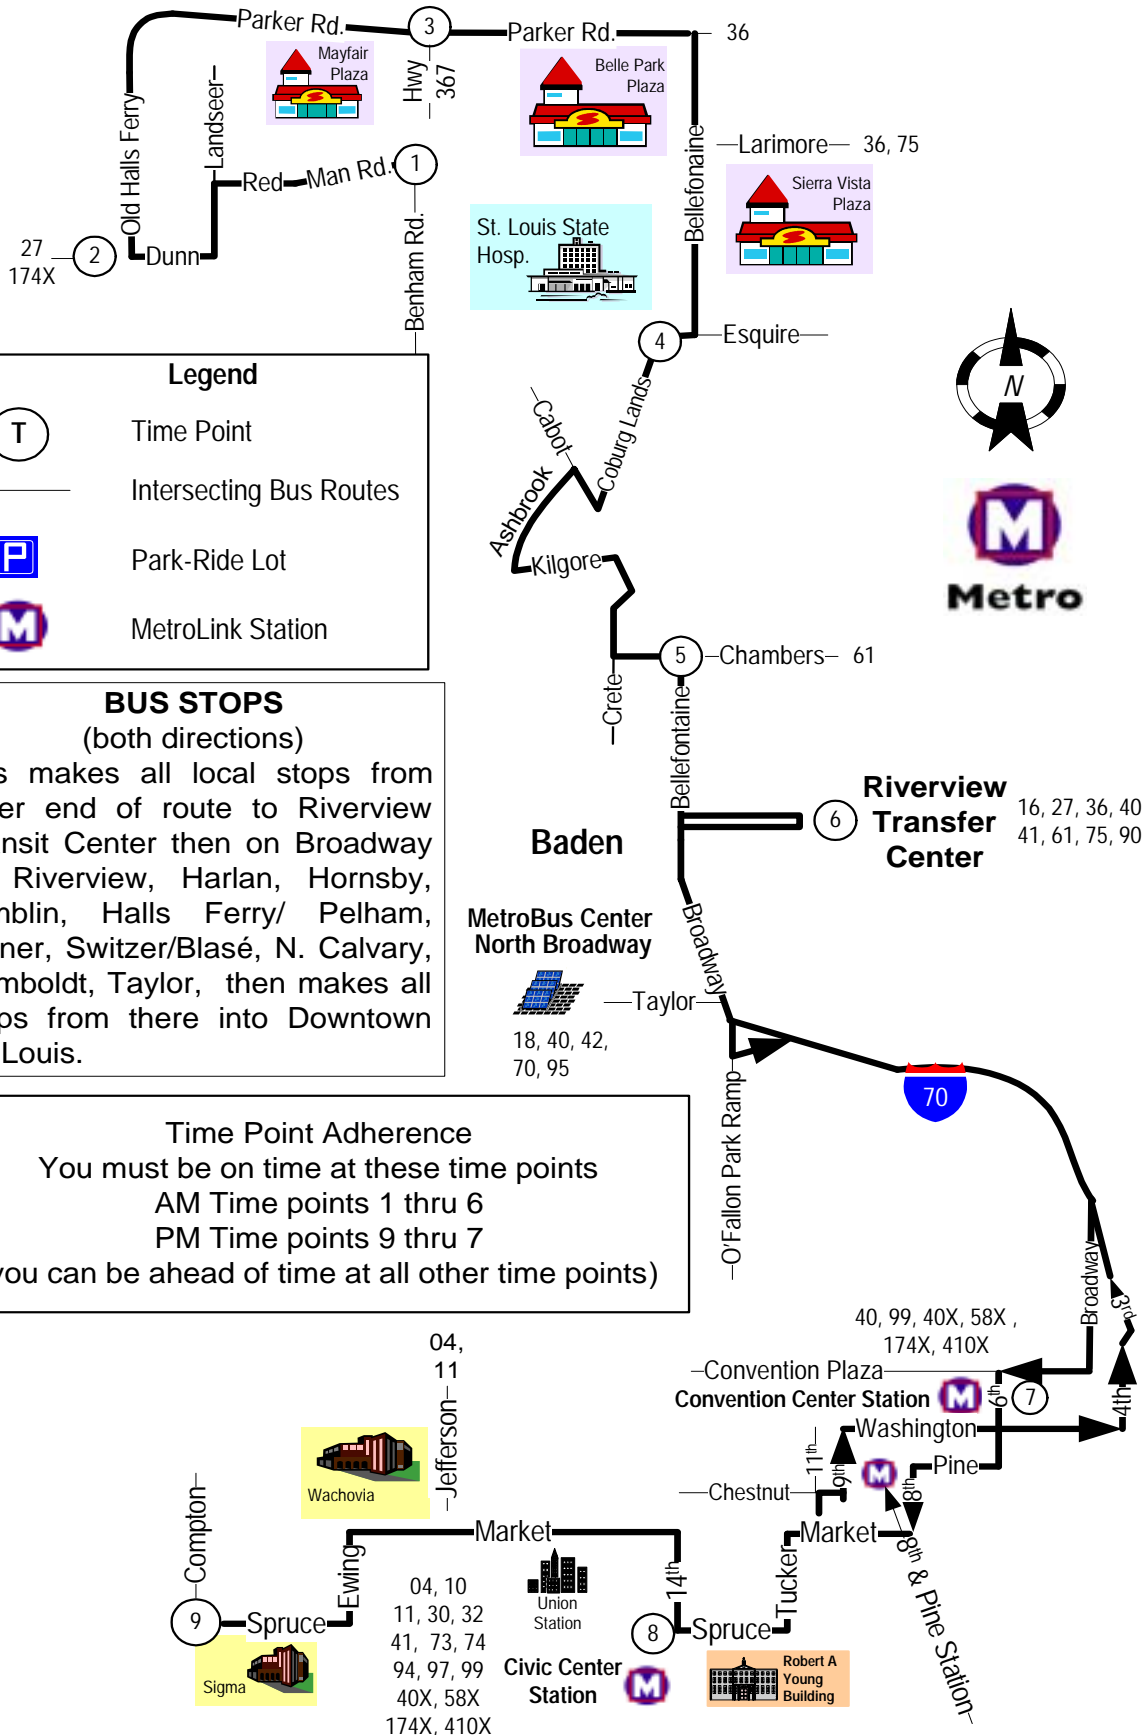

#36X Bissell Hills Express

Effective Date: December 5, 2011

Legend

- Time Point
- Intersecting Bus Routes
- Park-Ride Lot
- MetroLink Station

BUS STOPS
(both directions)

Bus makes all local stops from outer end of route to Riverview Transit Center then on Broadway @ Riverview, Harlan, Hornsby, Gimblin, Halls Ferry/ Pelham, Bittner, Switzer/Blasé, N. Calvary, Humboldt, Taylor, then makes all stops from there into Downtown St. Louis.

Time Point Adherence
You must be on time at these time points
AM Time points 1 thru 6
PM Time points 9 thru 7
(you can be ahead of time at all other time points)