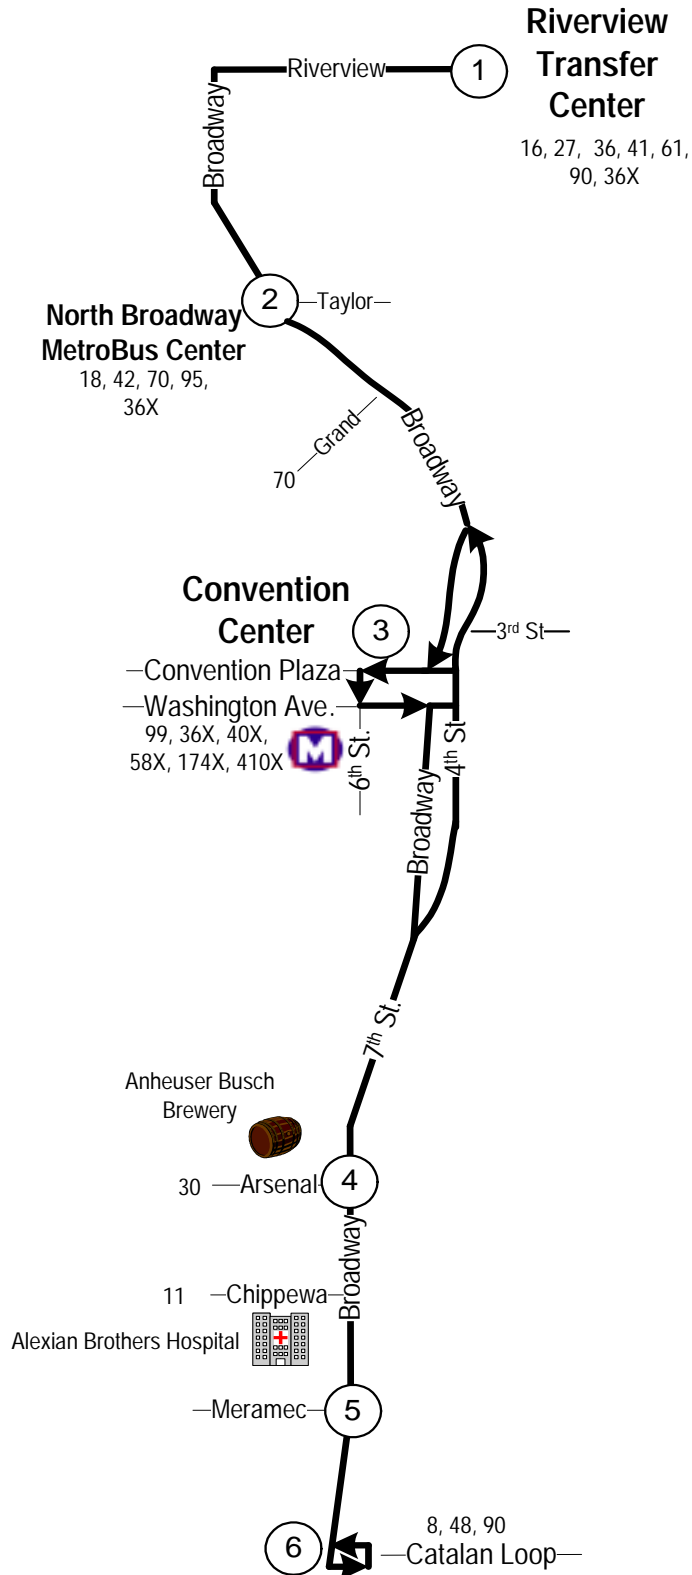

#40 Broadway

Effective Date: August 30, 2010

Legend	
	Time Point
	Intersecting Bus Routes
	MetroLink Station