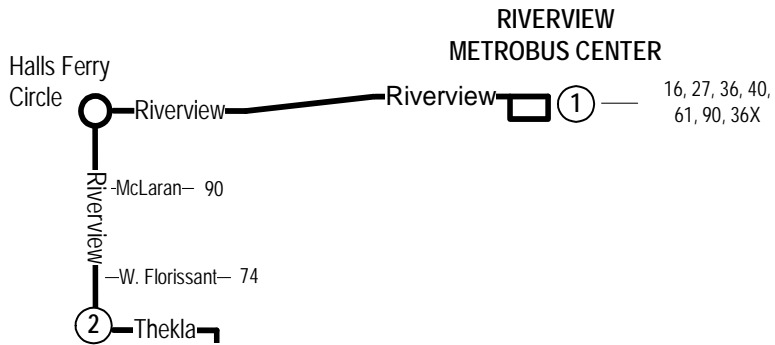

# #41 Lee

Effective Date: August 30, 2010

RIVERVIEW  
METROBUS CENTER

16, 27, 36, 40,  
61, 90, 36X

Metro

Legend	
	Time Point
	Intersecting Bus Routes
	Limited Service
	MetroLink Station

Civic Center  
Transfer Center  
04, 08, 10, 11,  
30, 32, 73, 74,  
80, 94, 97, 99,  
36X, 40X, 58X,  
174X, 410X