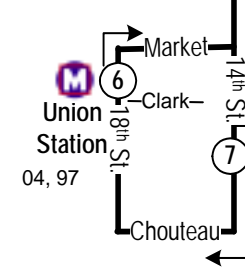

# #41 Lee

Effective Date: August 30, 2010

RIVERVIEW  
METROBUS CENTER

16, 27, 36, 40,  
61, 90, 36X

Metro

Legend	
	Time Point
	Intersecting Bus Routes
	Limited Service
	MetroLink Station

Civic Center  
Transfer Center  
04, 08, 10, 11,  
30, 32, 73, 74,  
80, 94, 97, 99,  
36X, 40X, 58X,  
174X, 410X