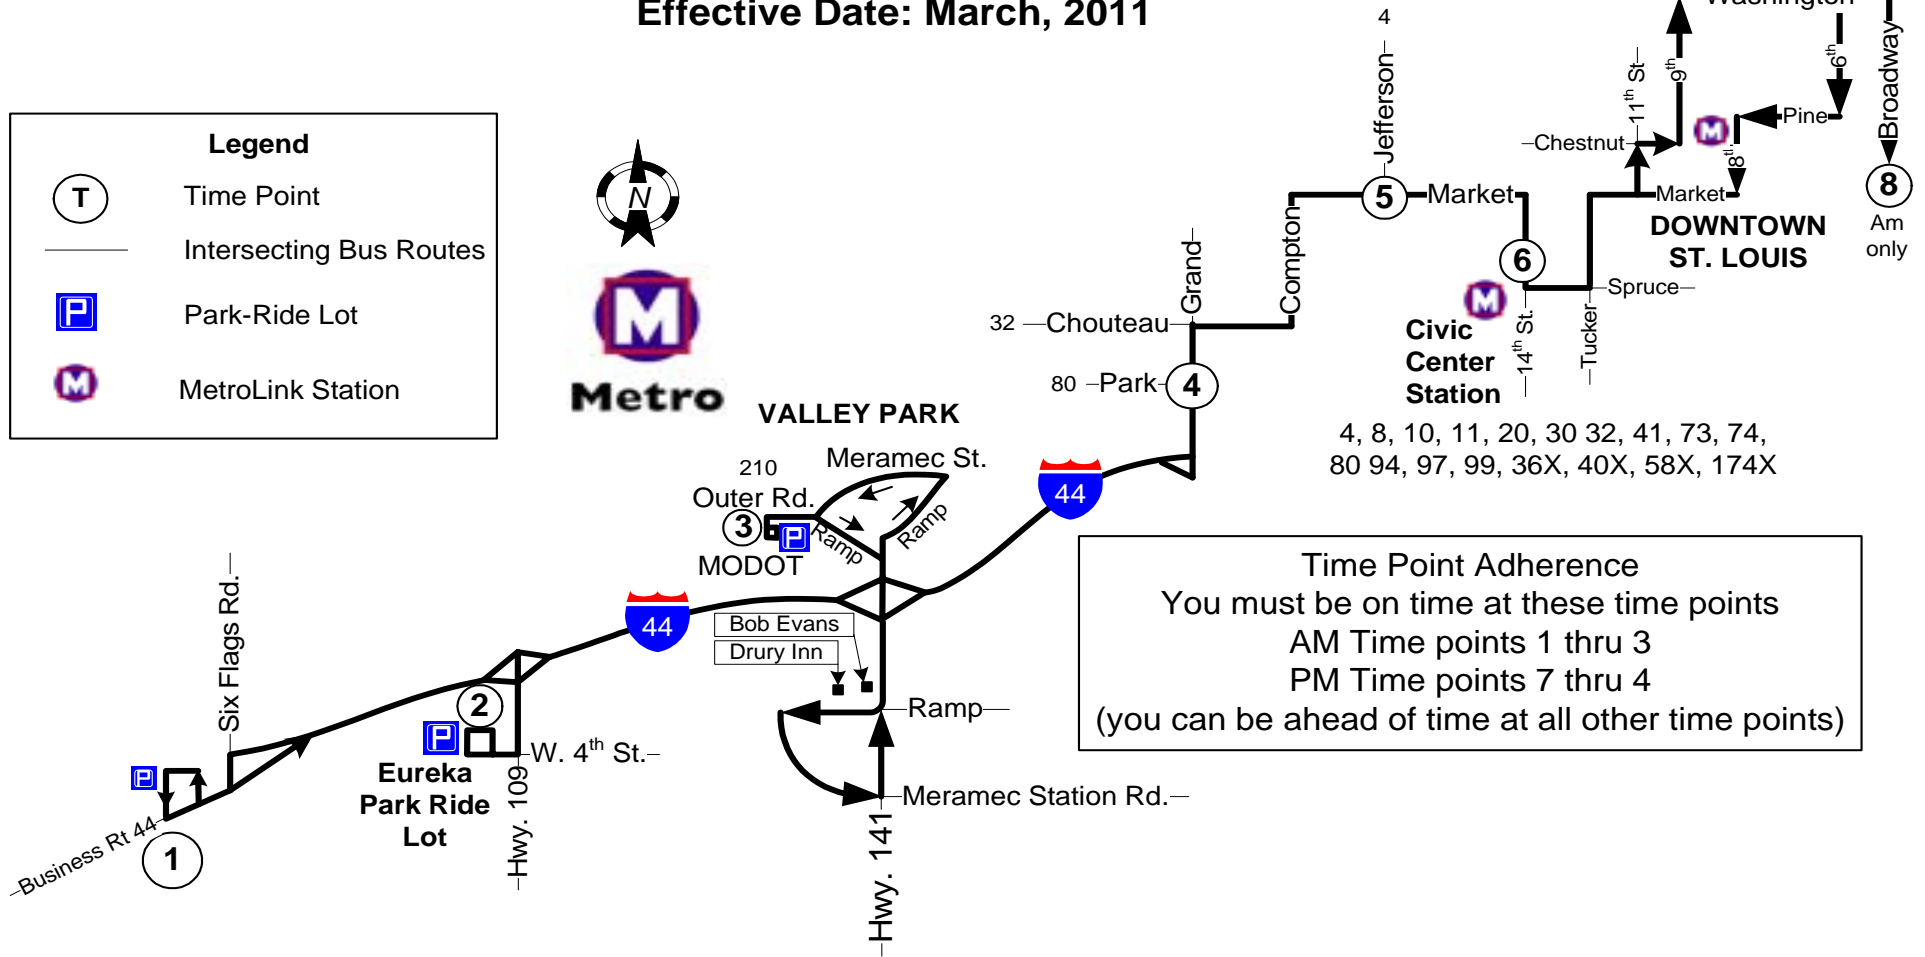

#410X EUREKA EXPRESS

Effective Date: March, 2011

40, 99, 36X, 40X, 58X, 174X
Convention Center Station

Legend

-  Time Point
-  Intersecting Bus Routes
-  Park-Ride Lot
-  MetroLink Station

4, 8, 10, 11, 20, 30, 32, 41, 73, 74,
80, 94, 97, 99, 36X, 40X, 58X, 174X

Time Point Adherence
 You must be on time at these time points
 AM Time points 1 thru 3
 PM Time points 7 thru 4
 (you can be ahead of time at all other time points)