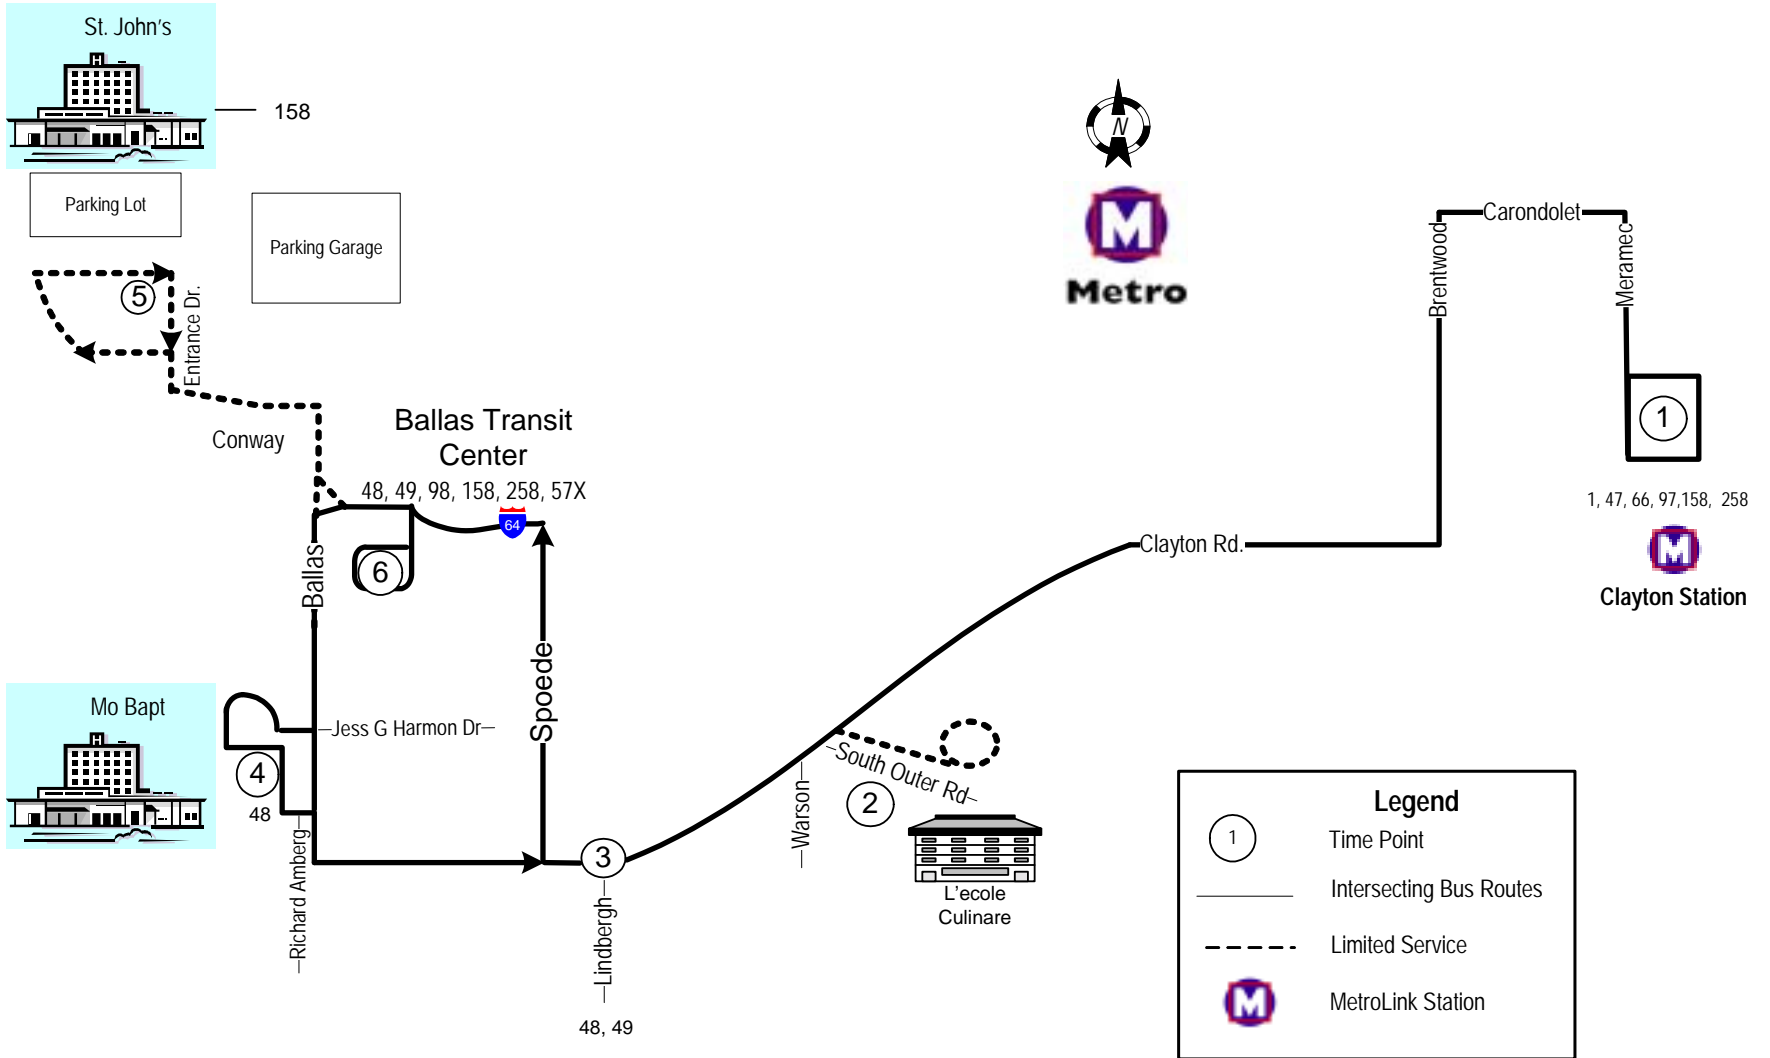

#58 Clayton Ballas

Effective Date: August 30, 2010

St. John's

158

Parking Lot

Parking Garage

5

Entrance Dr.

Conway

Ballas Transit Center

48, 49, 98, 158, 258, 57X

6

Ballas

Jess G Harmon Dr

3

48, 49

Lindbergh

Warson

2

South Outer Rd

L'ecole Culinaire

Clayton Rd.

Brentwood

Carondolet

Meramec

1

1, 47, 66, 97, 158, 258

Clayton Station

Legend

Time Point

Intersecting Bus Routes

Limited Service

MetroLink Station