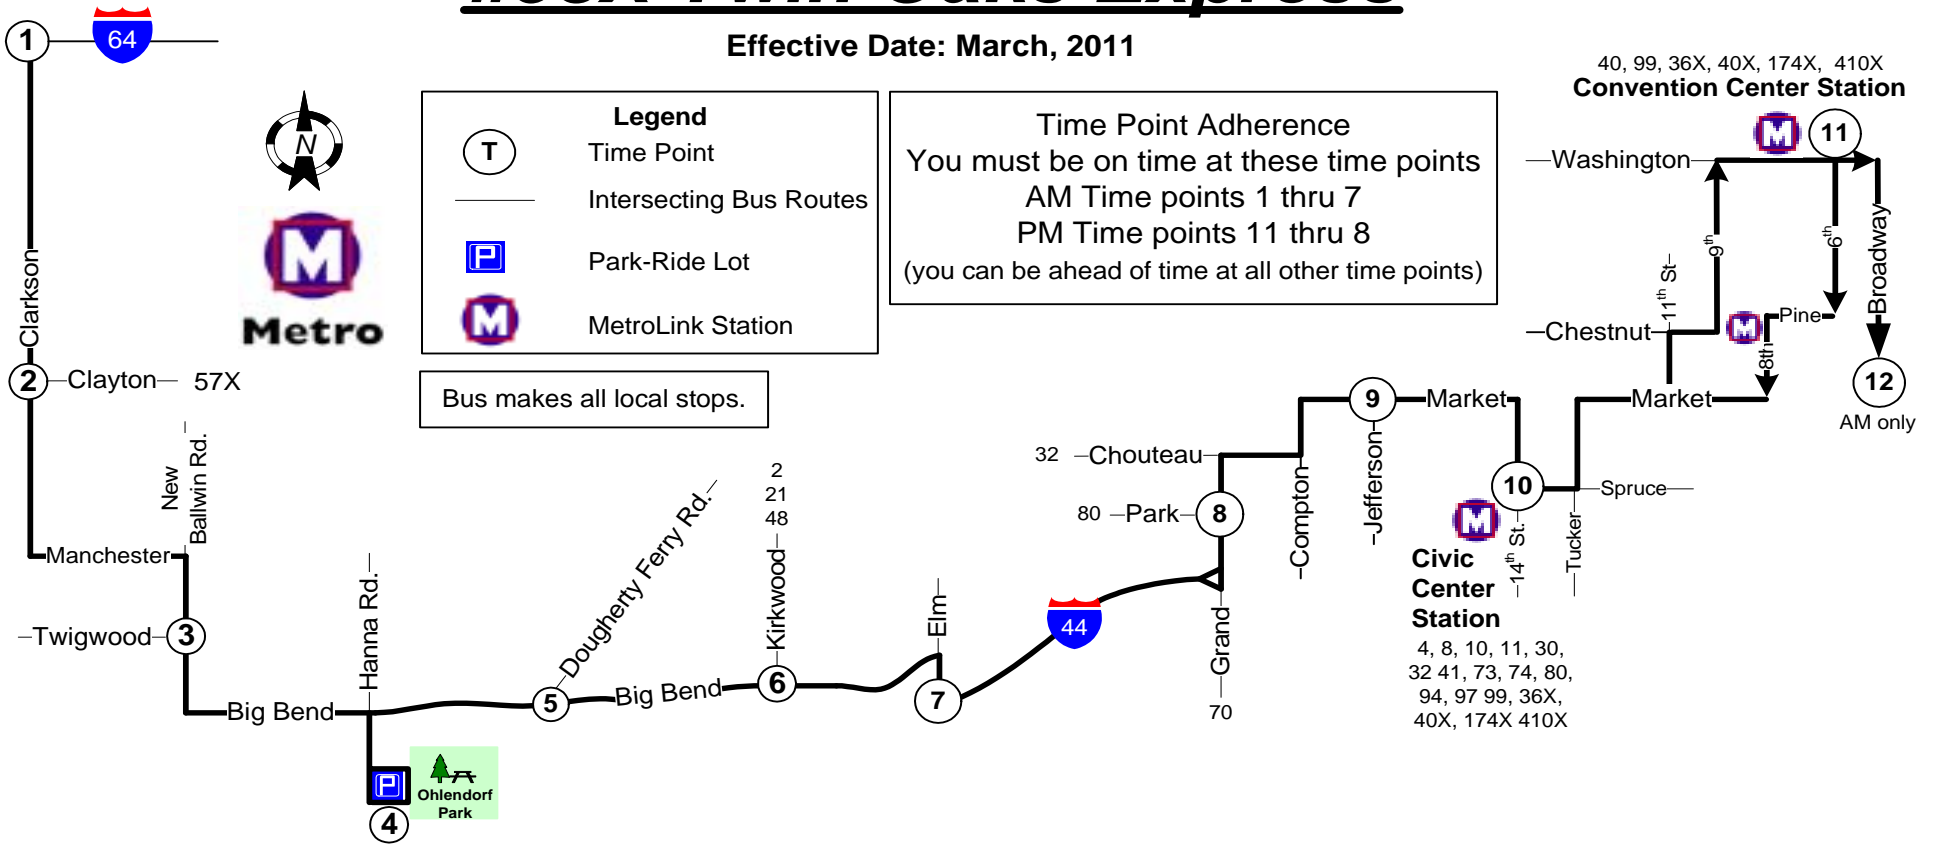

# #58X Twin Oaks Express

Effective Date: March, 2011

**Legend**

- Time Point
- Intersecting Bus Routes
- Park-Ride Lot
- MetroLink Station

**Time Point Adherence**  
 You must be on time at these time points  
 AM Time points 1 thru 7  
 PM Time points 11 thru 8  
 (you can be ahead of time at all other time points)

Bus makes all local stops.

40, 99, 36X, 40X, 174X, 410X  
**Convention Center Station**

**Civic Center Station**  
 4, 8, 10, 11, 30,  
 32, 41, 73, 74, 80,  
 94, 97, 99, 36X,  
 40X, 174X, 410X