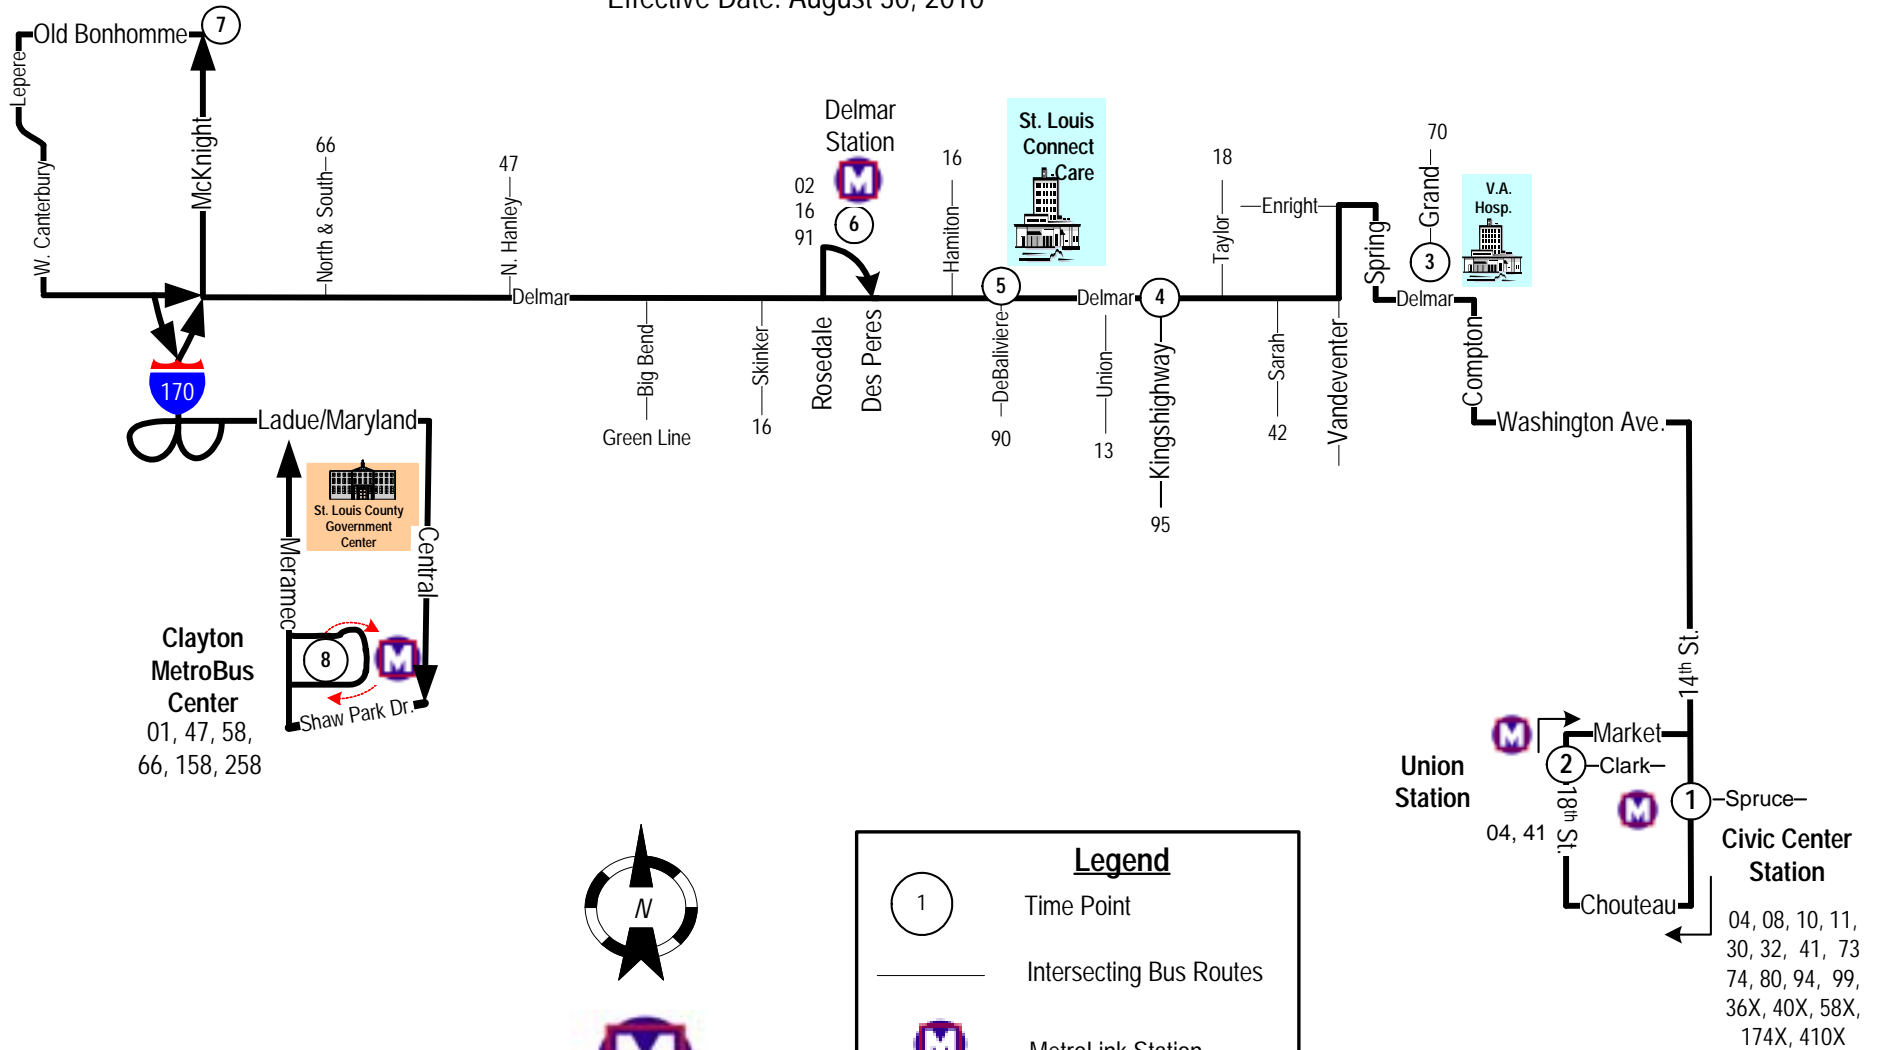

#97 Delmar

Effective Date: August 30, 2010

Legend	
	Time Point
	Intersecting Bus Routes
	MetroLink Station

04, 08, 10, 11,
30, 32, 41, 73
74, 80, 94, 99,
36X, 40X, 58X,
174X, 410X