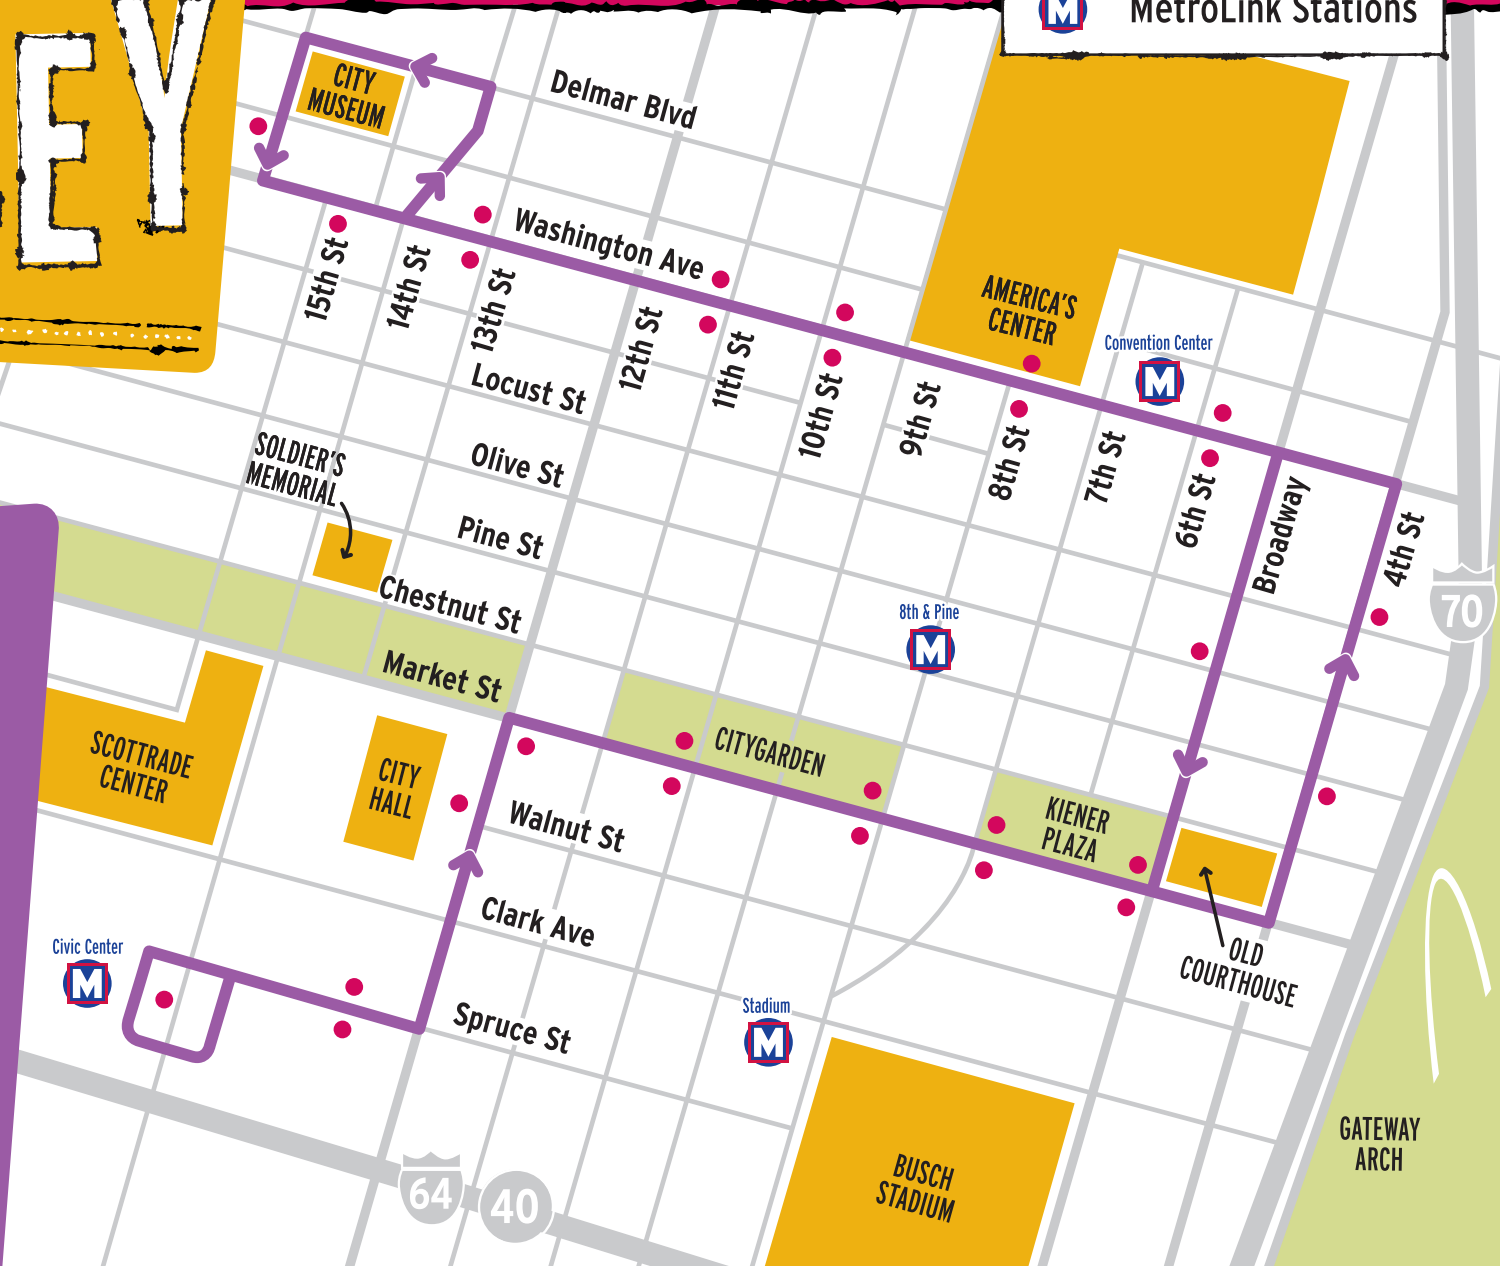

DOWNTOWN TROLLEY

● Trolley Stops
 — Trolley Route
 MetroLink Stations

DOWNTOWN TROLLEY SCHEDULE

MON TO FRI	5:30AM - 7AM	EVERY 20 MIN.
	7AM - 6PM	EVERY 10 MIN.
SAT	6PM - MIDNIGHT	EVERY 20 MIN.
	7AM - MIDNIGHT	EVERY 20 MIN.

TROLLEY ONE-DAY TICKET

\$2 Adults **\$1** Children, Seniors and Disabled

UNLIMITED USE ALL DAY

Tickets sold on the trolley or at the MetroRide Store at 7th and Washington

Visit metrostlouis.org or call (314) 231-2345 for more information