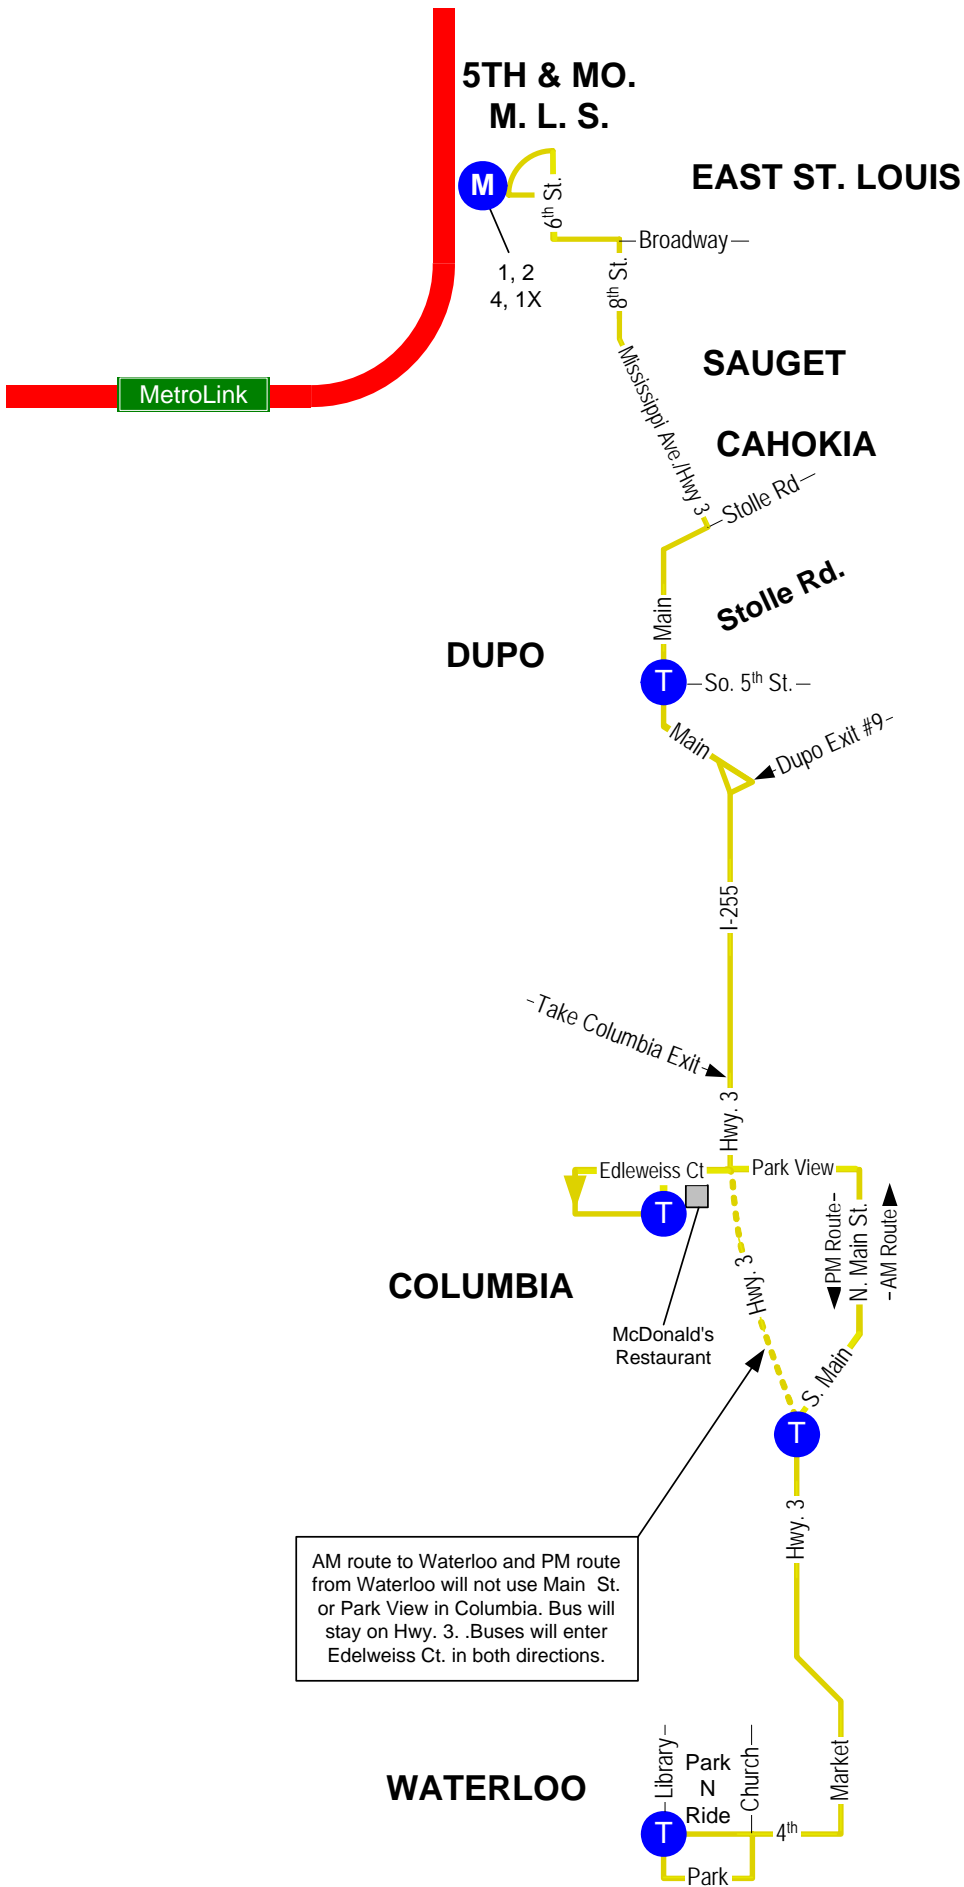

#2X WATERLOO COLUMBIA EXPRESS

Effective date:
March 19, 2007

- | | |
|-----------|---------------------|
| M | MetroLink Station |
| TP | Transfer/Time Point |
| T | Time Point |

AM route to Waterloo and PM route from Waterloo will not use Main St. or Park View in Columbia. Bus will stay on Hwy. 3. Buses will enter Edelweiss Ct. in both directions.