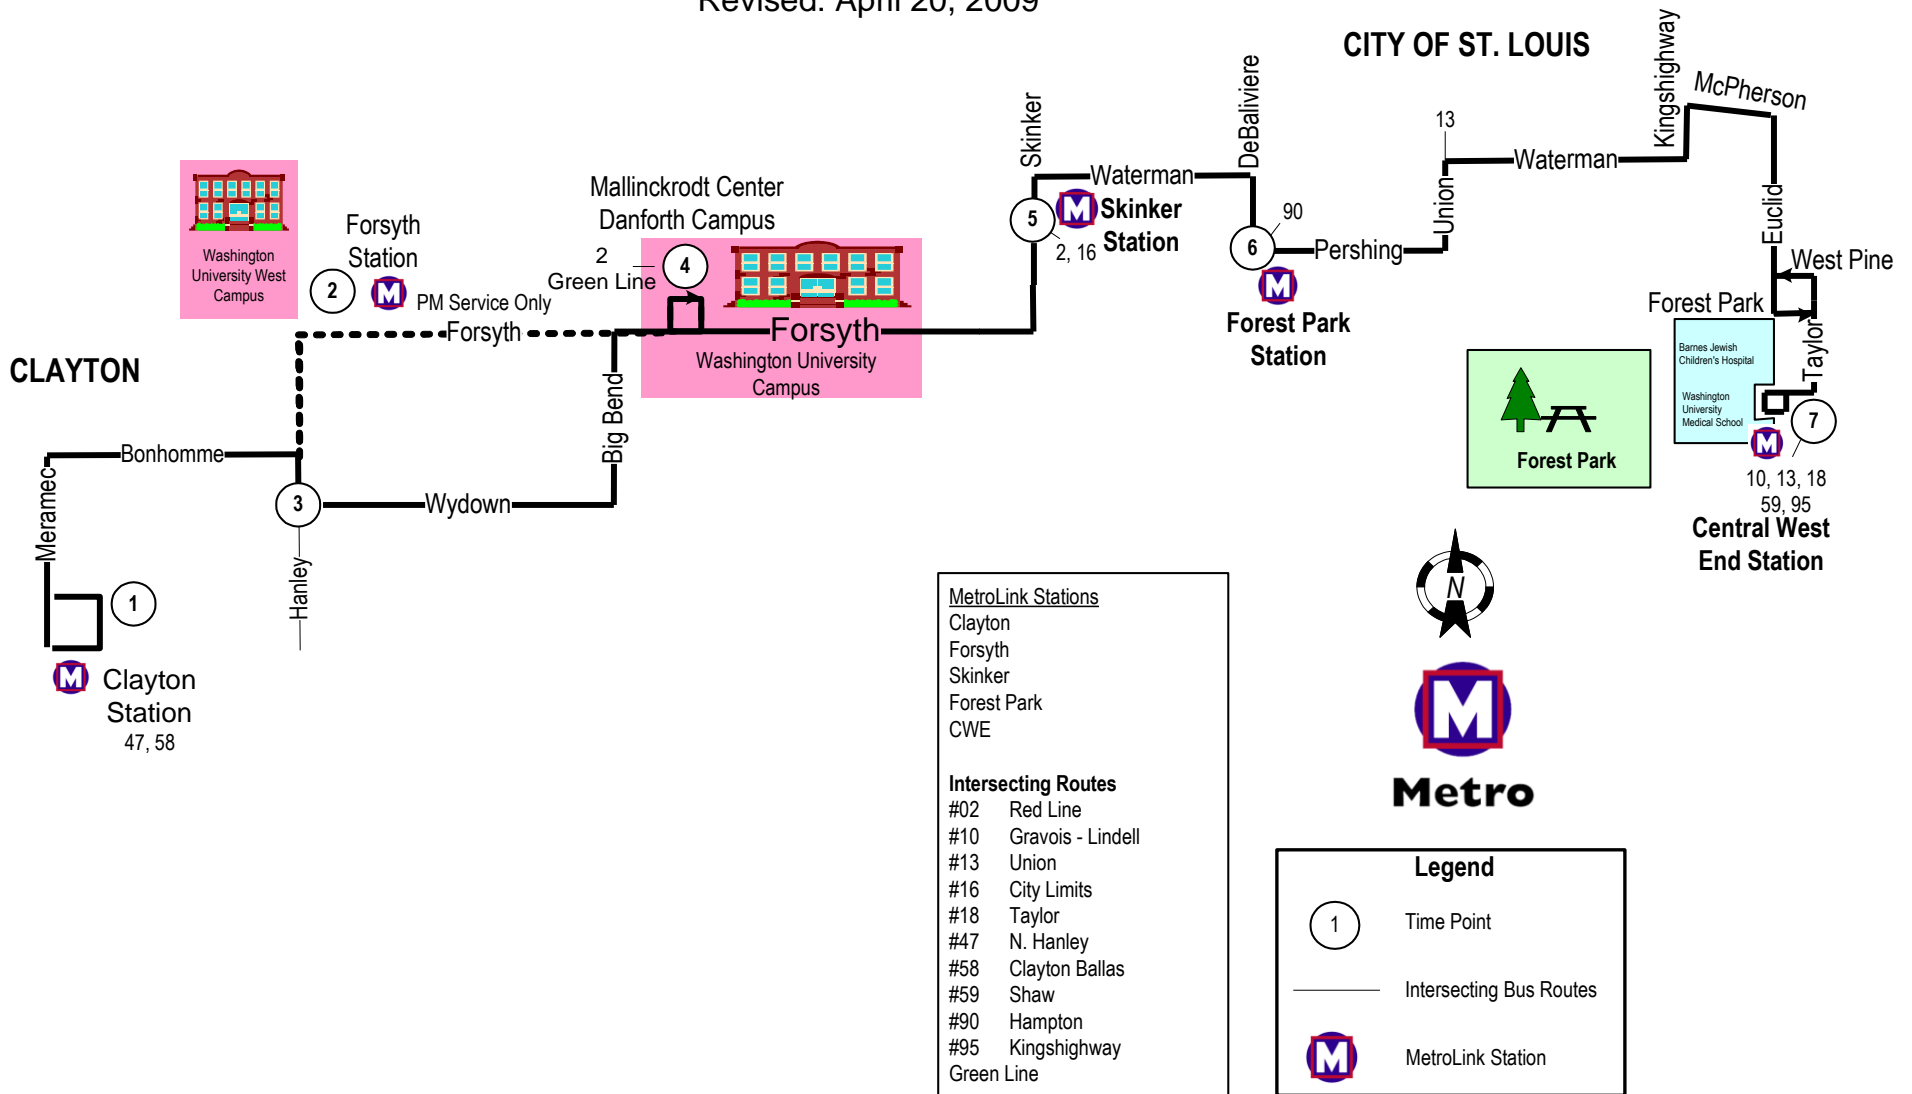

#01 Gold Line

Effective Date: March 30, 2009

Revised: April 20, 2009

- MetroLink Stations**
 Clayton
 Forsyth
 Skinker
 Forest Park
 CWE
- Intersecting Routes**
 #02 Red Line
 #10 Gravois - Lindell
 #13 Union
 #16 City Limits
 #18 Taylor
 #47 N. Hanley
 #58 Clayton Ballas
 #59 Shaw
 #90 Hampton
 #95 Kingshighway
 Green Line

Metro

Legend

- ① Time Point
- Intersecting Bus Routes
- MetroLink Station