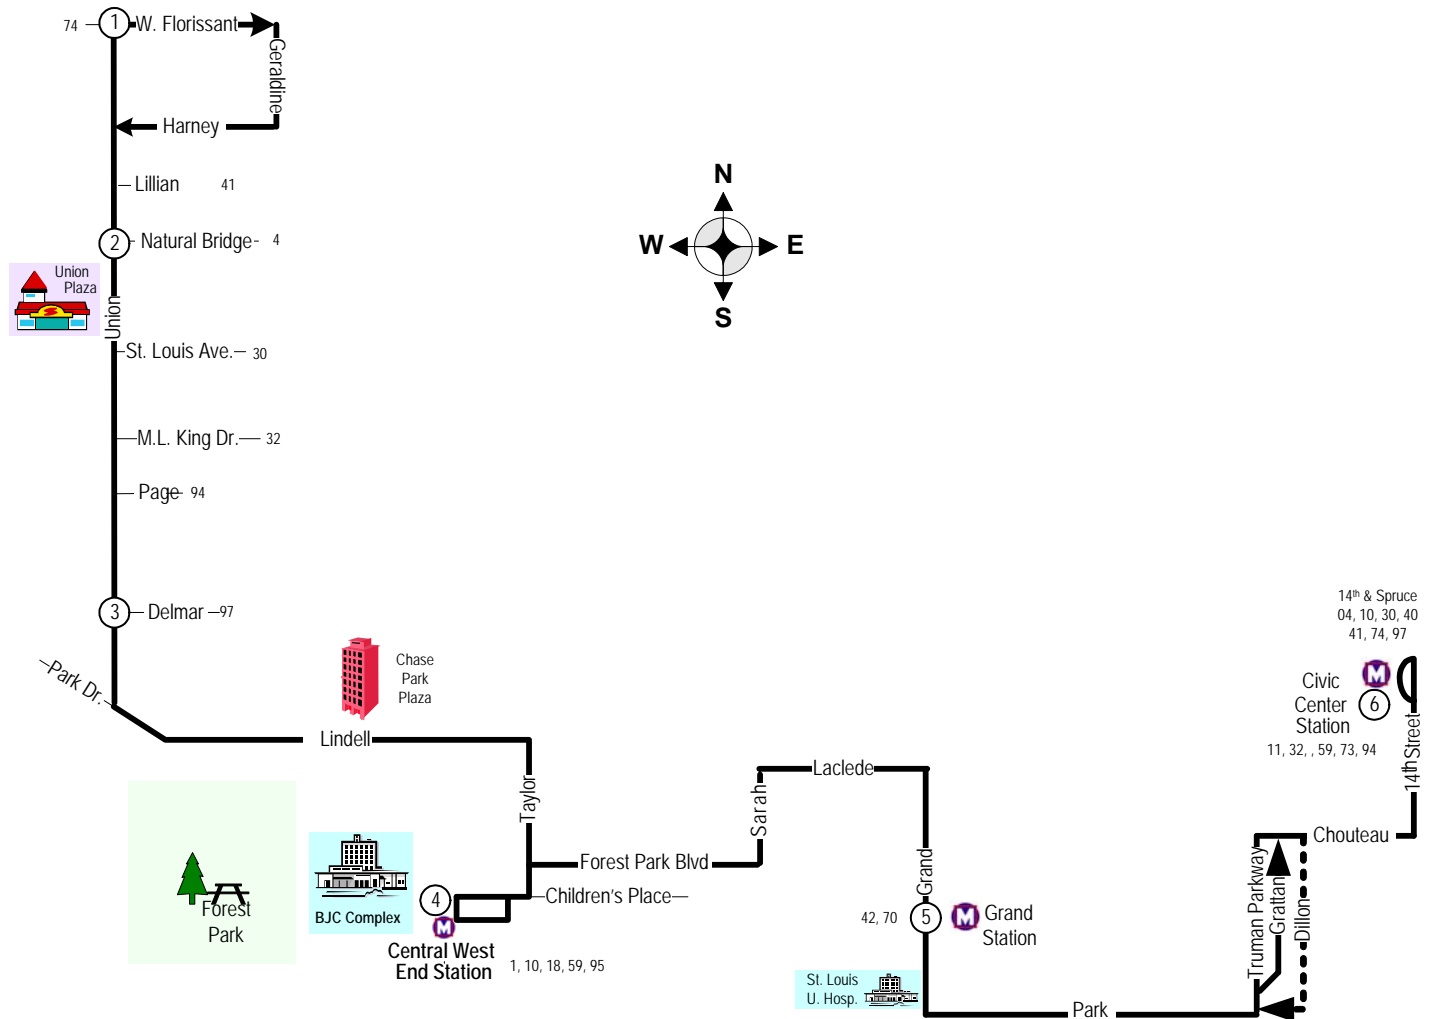

#13 Union

Currently -

The #13 Union currently serves Union Blvd., Lindell Ave., Central West End Transit Center, Forest Parkway, St. Louis University, Grand Station, St. Louis University Medical Center, Park Ave. and Civic Center Transit Center.

Effective March 30, 2009 –

No change to present routing. The #13 Union will provide service Monday through Sunday.
See route map below.

-see below for timetable and major destinations served by #13 Union-

Timetable and Frequencies

13 UNION	CURRENT	FIRST TRIP	AM Frequency	AM RUSH Frequency	MIDDAY Frequency	PM RUSH Frequency	PM Frequency	LAST TRIP	
	WEEKDAY	4:38 AM	30	30	30	30	30	12:30 AM	
	SATURDAY	4:39 AM	30	30	30	30	30	12:22 AM	
	SUNDAY	5:05 AM	60	60	60	60	60	11:47 PM	
	Effective March 30, 2009								
		FIRST TRIP	AM Frequency	AM RUSH Frequency	MIDDAY Frequency	PM RUSH Frequency	PM Frequency	LAST TRIP	
	WEEKDAY	4:07 AM	30	30	30	30	60	12:13 AM	
	SATURDAY	4:07 AM	60	60	60	60	60	12:11 AM	
	SUNDAY	5:03 AM	60	60	60	60	60	11:11 PM	