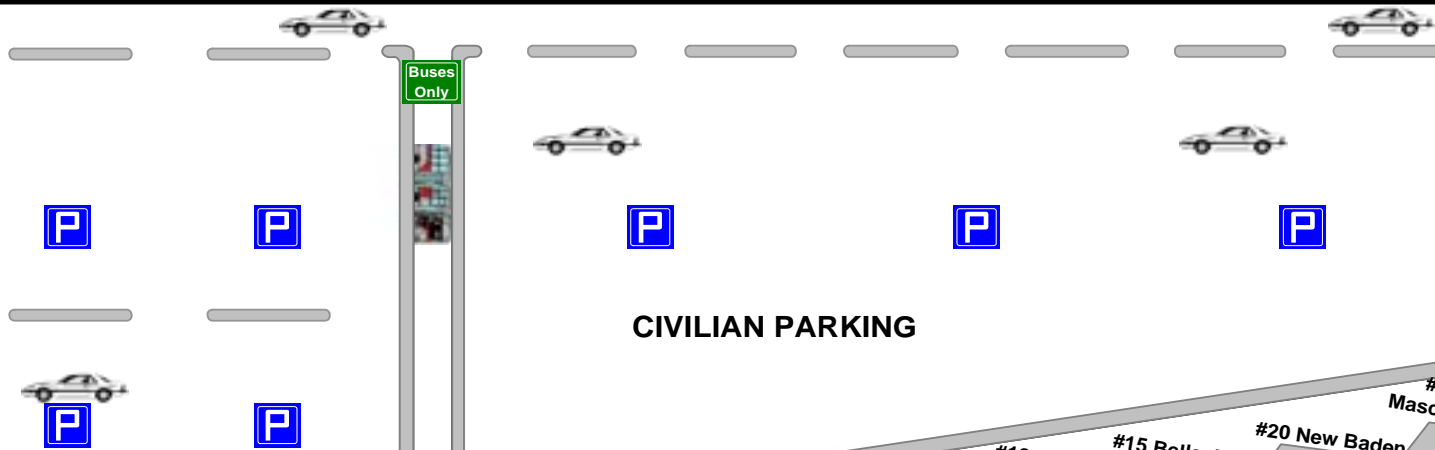

Long Term Parking

No  
Bus  
Entry

Buses  
Only

Sidewalk

#16 To  
St. Clair Square

Sidewalk

MetroLink Platform

EFFECTIVE NOV. 30, 2009

# SHILOH-SCOTT AFB STATION

Metro Plaza Lane

Long Term Parking

Buses Only

Buses Only

ATS

MetroLink Platform

#12 O'Fallon  
Fairview Heights