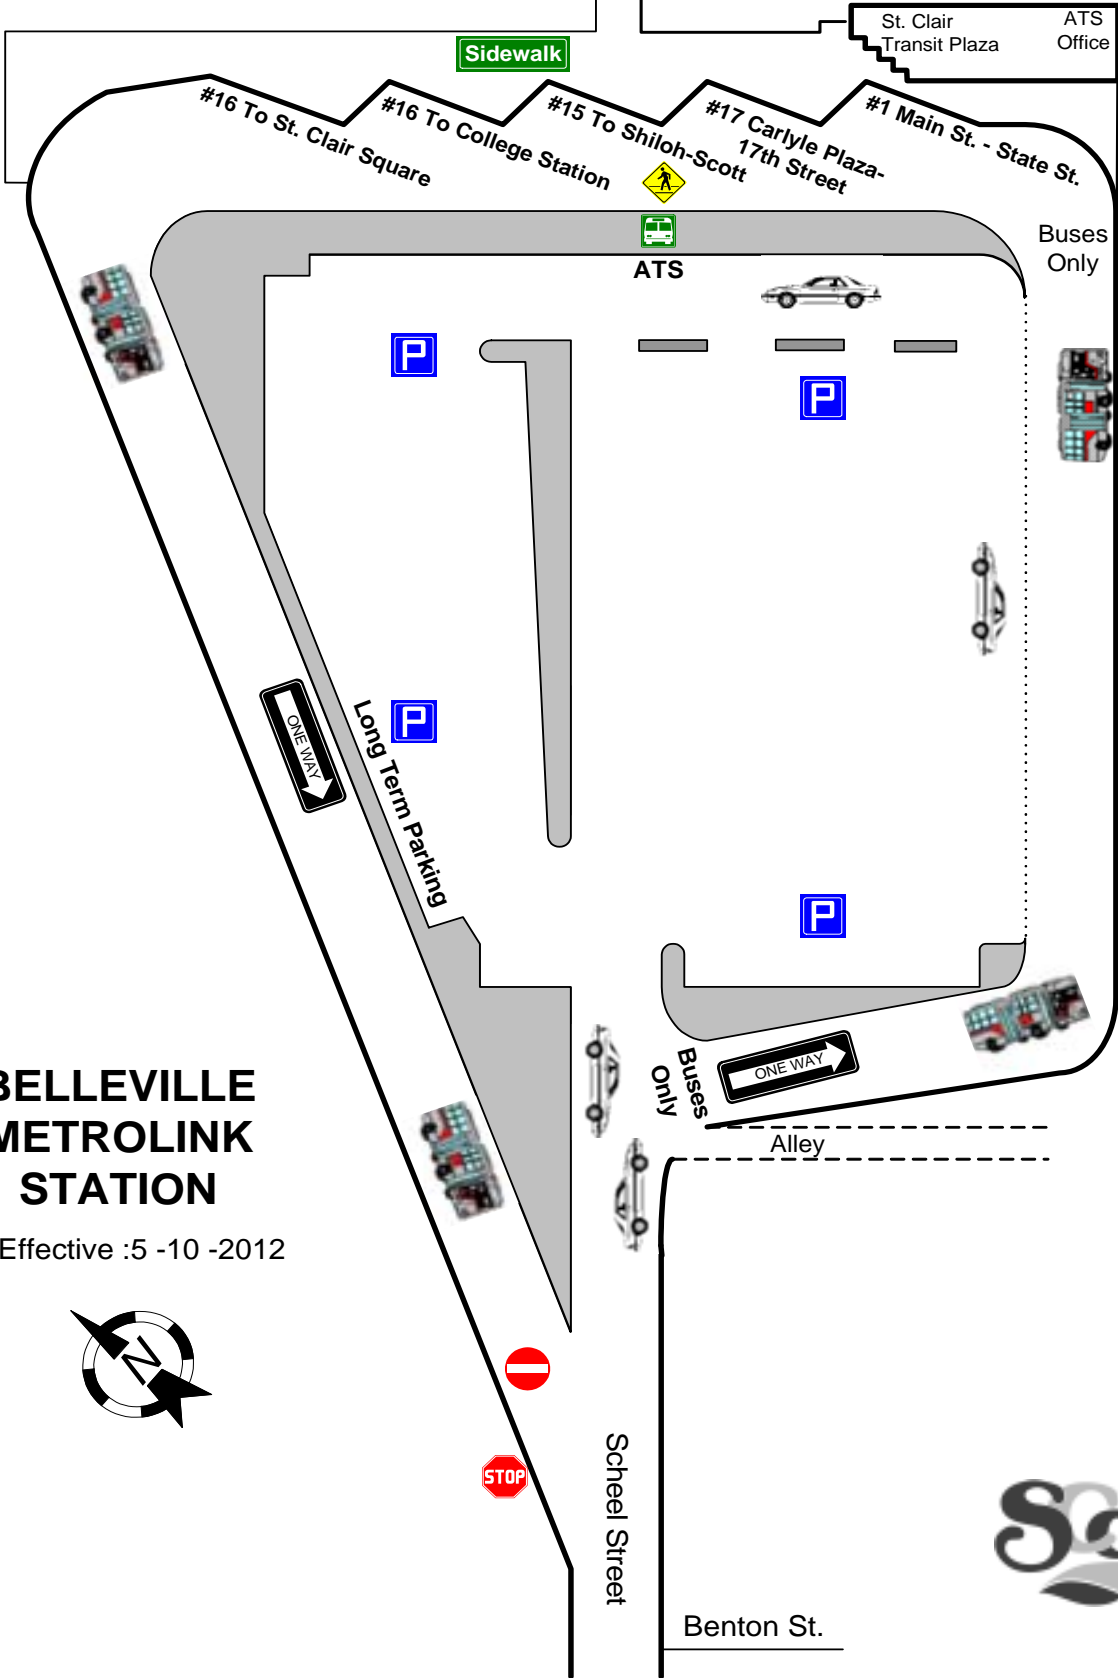

#16 St. Clair Square

Sidewalk

MetroLink Platform