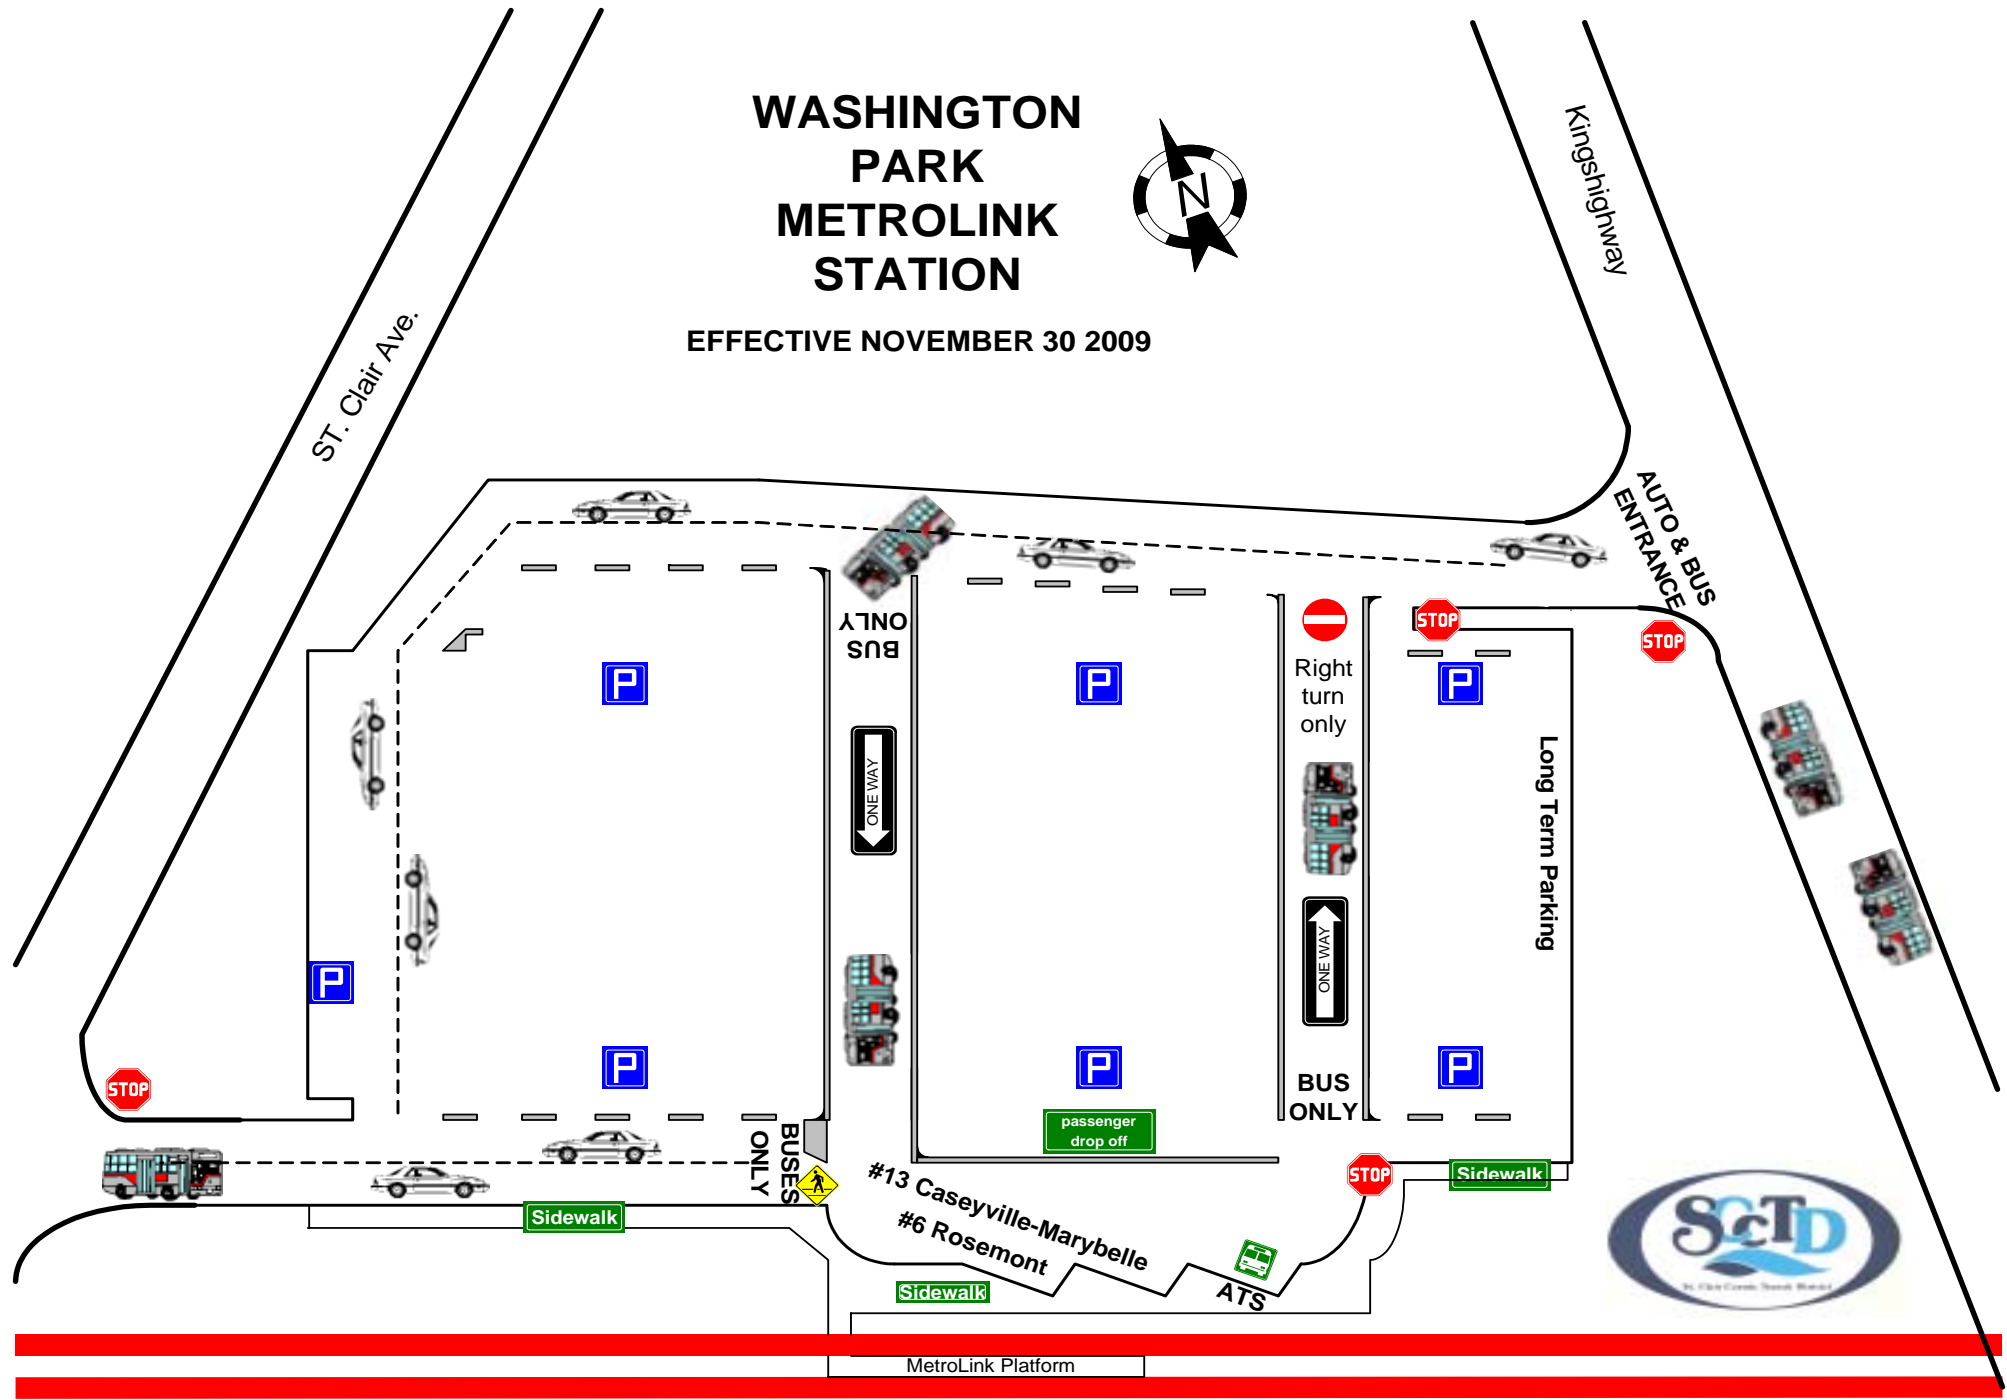

WASHINGTON PARK METROLINK STATION

EFFECTIVE NOVEMBER 30 2009