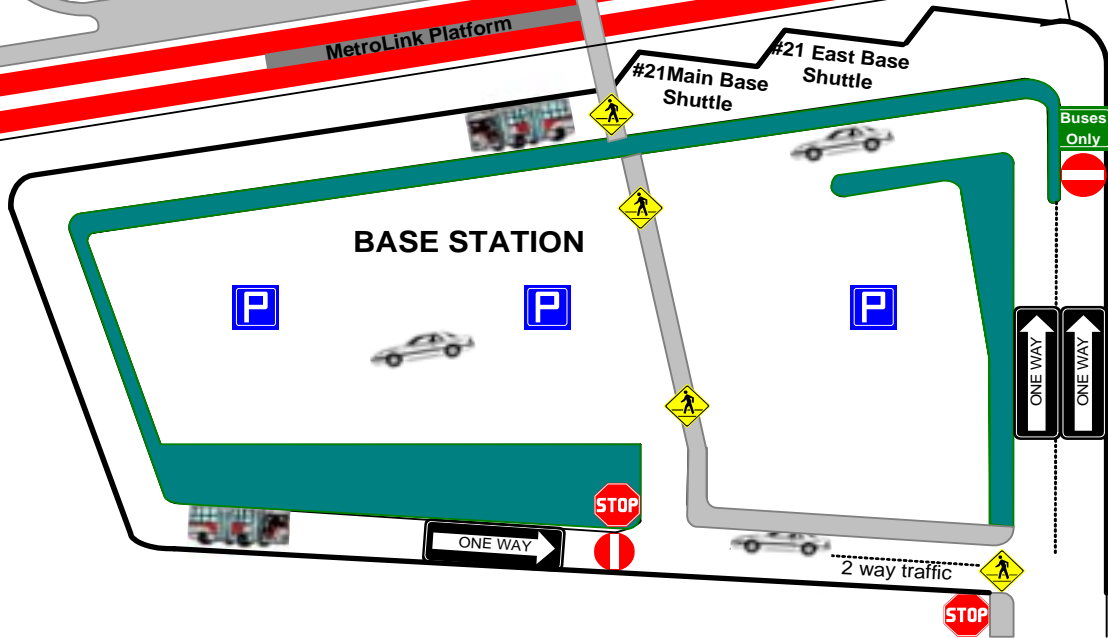

# SHILOH-SCOTT AFB STATION

Metro Plaza Lane

Long Term Parking

Buses Only

Buses Only

ATS

MetroLink Platform

#12 O'Fallon  
Fairview Heights

#15 Belleville

#20 New Baden

#17 Lebanon  
Mascoutah Express

#21 East Base Shuttle

#21 Main Base Shuttle

Buses Only

BASE STATION

ONE WAY