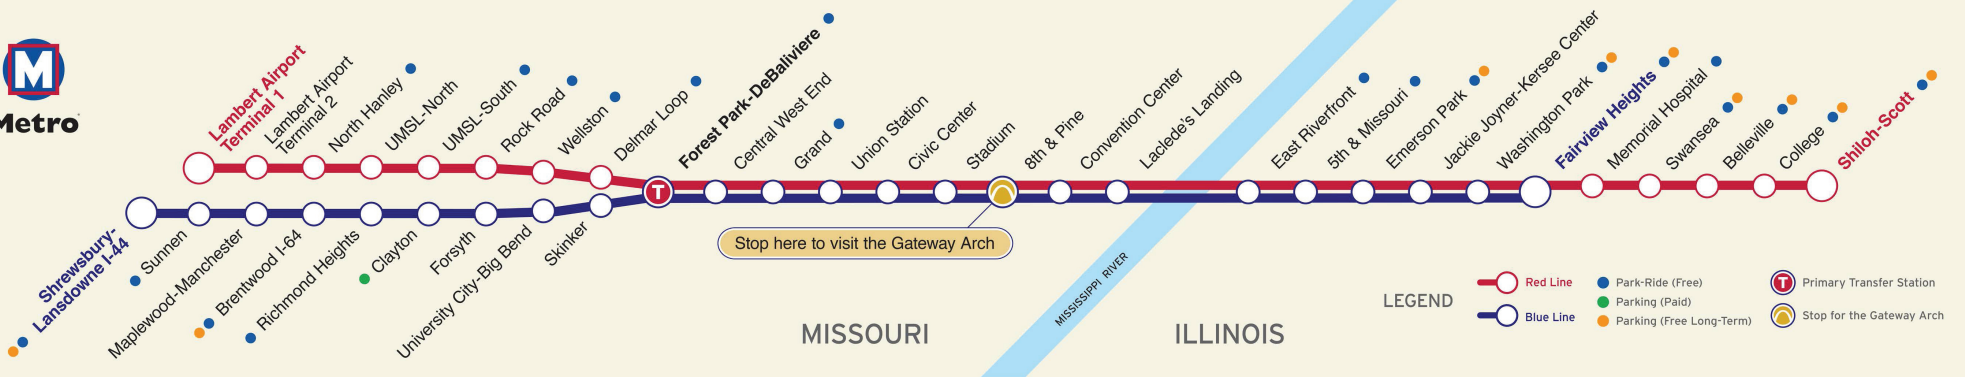

MetroLink Station Map

Stop here to visit the Gateway Arch

- LEGEND
- Red Line
 - Blue Line
 - Park-Ride (Free)
 - Parking (Paid)
 - Parking (Free Long-Term)
 - Primary Transfer Station
 - Stop for the Gateway Arch