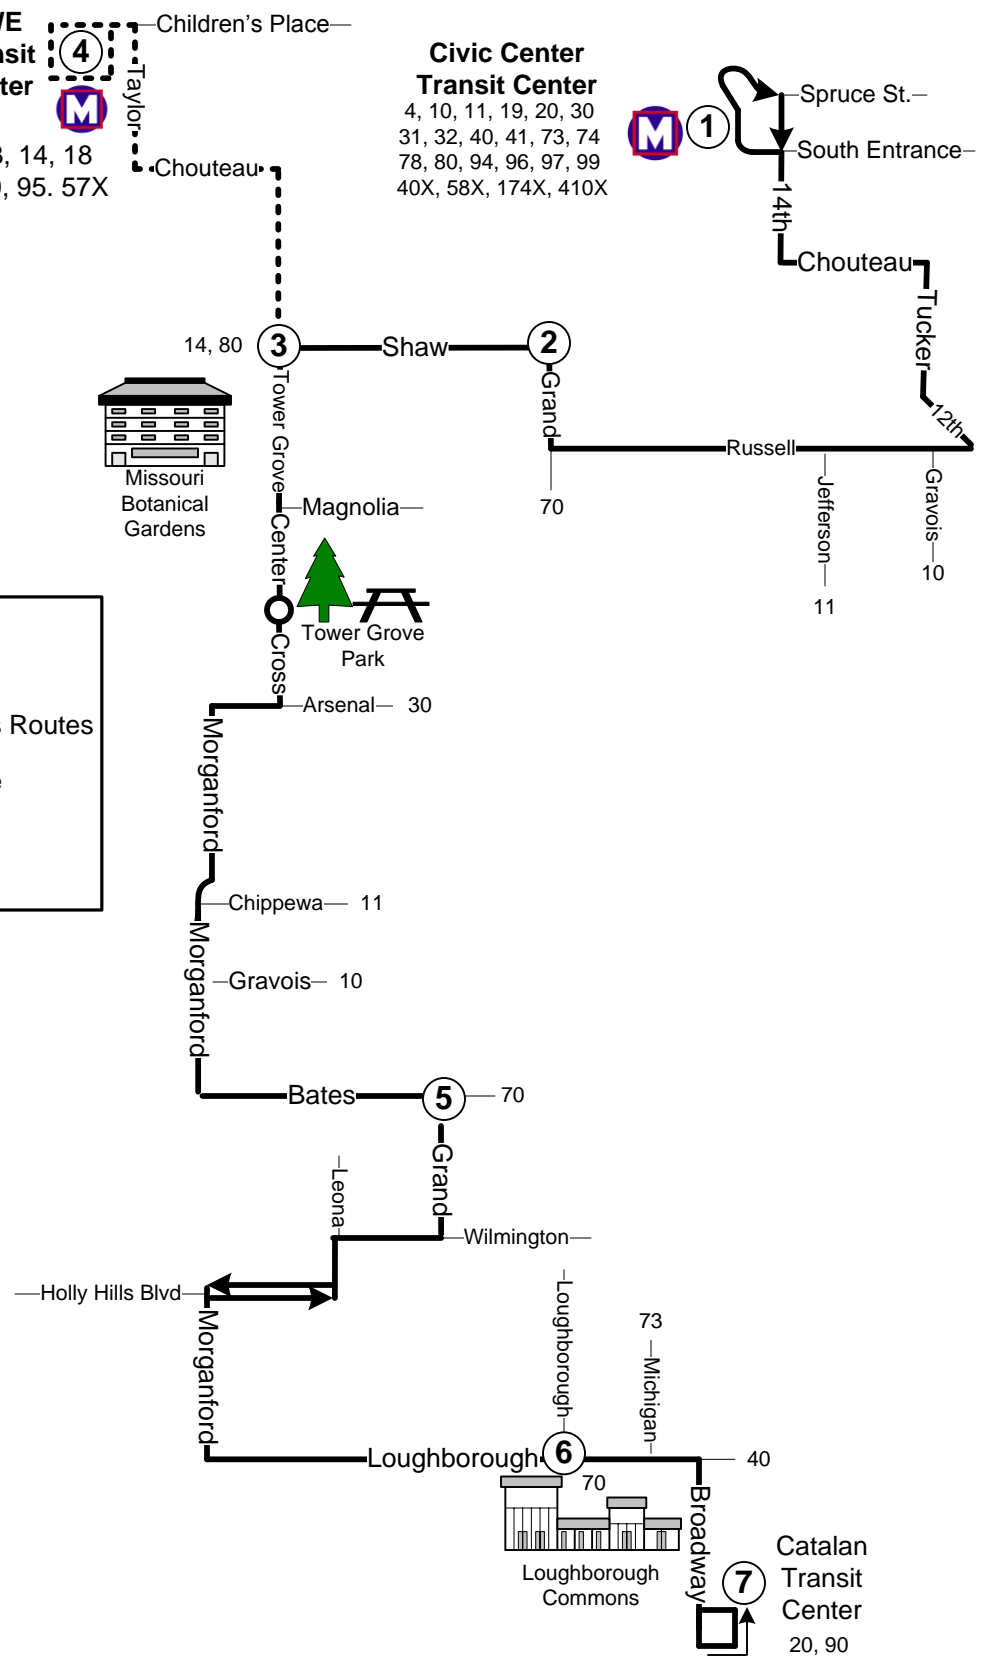

# #8 Bates Morganford

Effective Date: August 14, 2017

**CWE Transit Center**  
 4  
 M  
 1, 10, 13, 14, 18  
 42, 59, 80, 95, 57X

**Civic Center Transit Center**  
 4, 10, 11, 19, 20, 30  
 31, 32, 40, 41, 73, 74  
 78, 80, 94, 96, 97, 99  
 40X, 58X, 174X, 410X

**Legend**

- ① Time Point
- Intersecting Bus Routes
- - - Limited Service
- M MetroLink Station