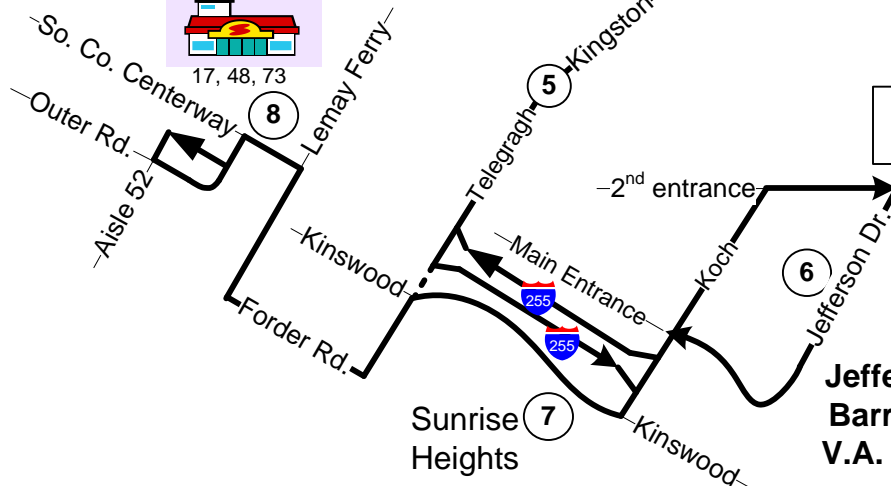

#20 So. Broadway

Effective Date: August 14, 2017

Civic Center Transit Center

4, 8, 10, 11, 19, 30, 31
 32, 40, 41, 73, 74, 78
 80, 94, 96, 97, 99
 40X, 58X, 174X, 410X

Metro

Legend

- T Time Point
- Intersecting Bus Routes
- MetroLink Station

Catalan Transit Center
8, 90

South County Mall

 17, 48, 73

Building # 52-53-58

Building #1-23-24
51-50

Jefferson Barracks V.A. Hosp