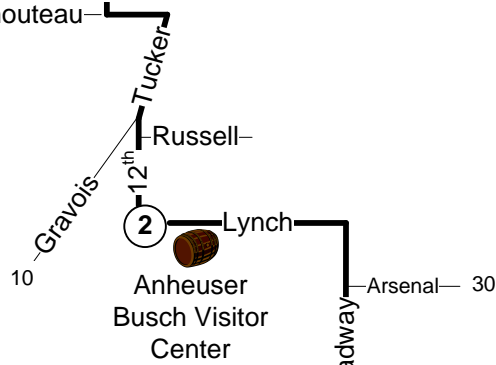

#20 So. Broadway

Effective Date: August 14, 2017

Civic Center Transit Center

4, 8, 10, 11, 19, 30, 31
 32, 40, 41, 73, 74, 78
 80, 94, 96, 97, 99
 40X, 58X, 174X, 410X

Metro

Legend

- T Time Point
- Intersecting Bus Routes
- MetroLink Station

Catalan Transit Center
8, 90

South County Mall

 17, 48, 73

Building # 52-53-58

Building #1-23-24
51-50

Jefferson Barracks V.A. Hosp