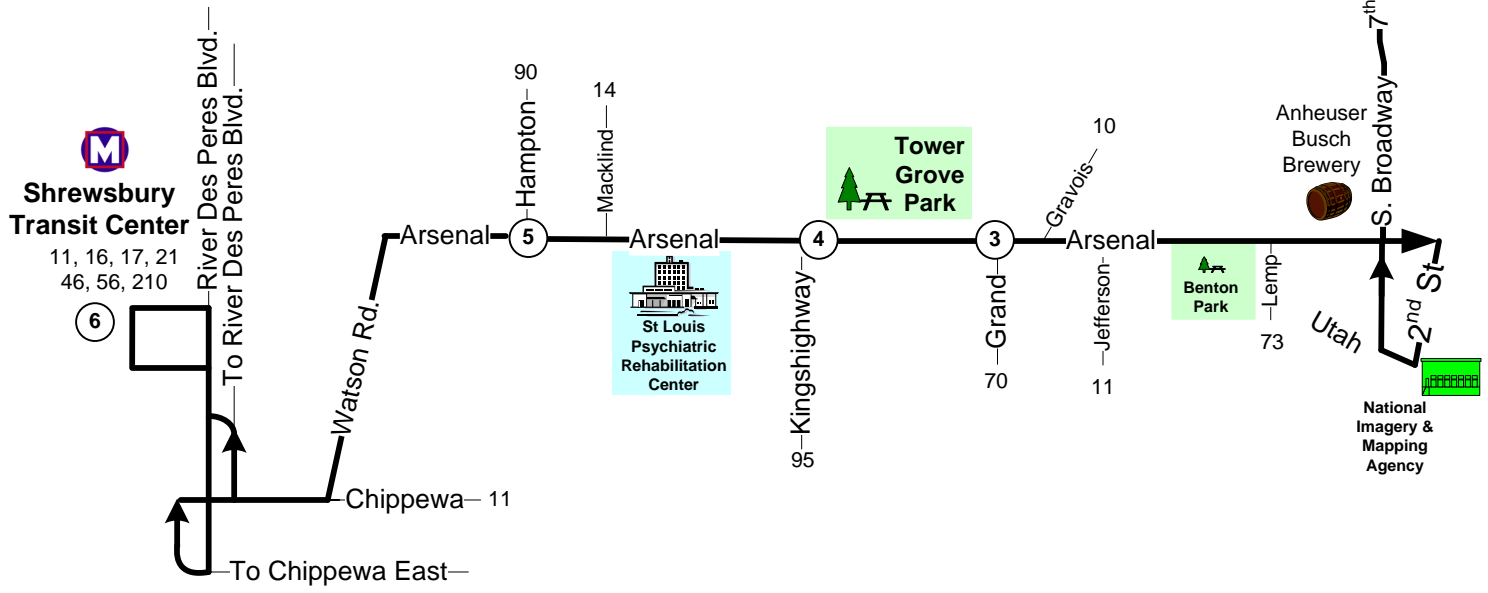

#30 Arsenal

Effective Date: August 14, 2017

Legend

 Time Point

 Intersecting Bus Routes

 MetroLink Station

Civic Center MetroLink Station  **1**

Spruce St.—
South Entrance—
14th—
Chouteau—
Broadway—
4th—

National Imagery & Mapping Agency