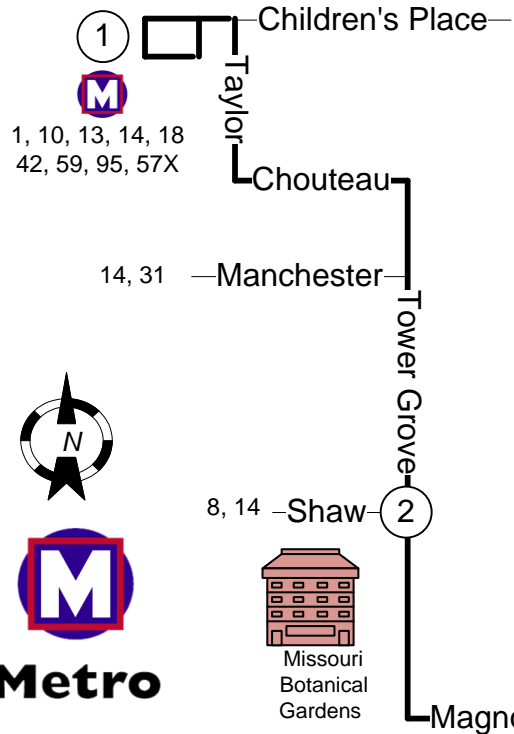

# #80 PARK - SHAW

Effective Date: August 14, 2017

## Central West End Transit Center

**Legend**

① Time Point

— Intersecting Bus Routes

MetroLink Station

## Civic Center Transit Center

4, 8, 10, 11, 19, 20  
30, 31, 32, 40, 41, 73  
74, 78, 94, 96, 97, 99  
40X, 58X, 174X, 410X

**Metro**