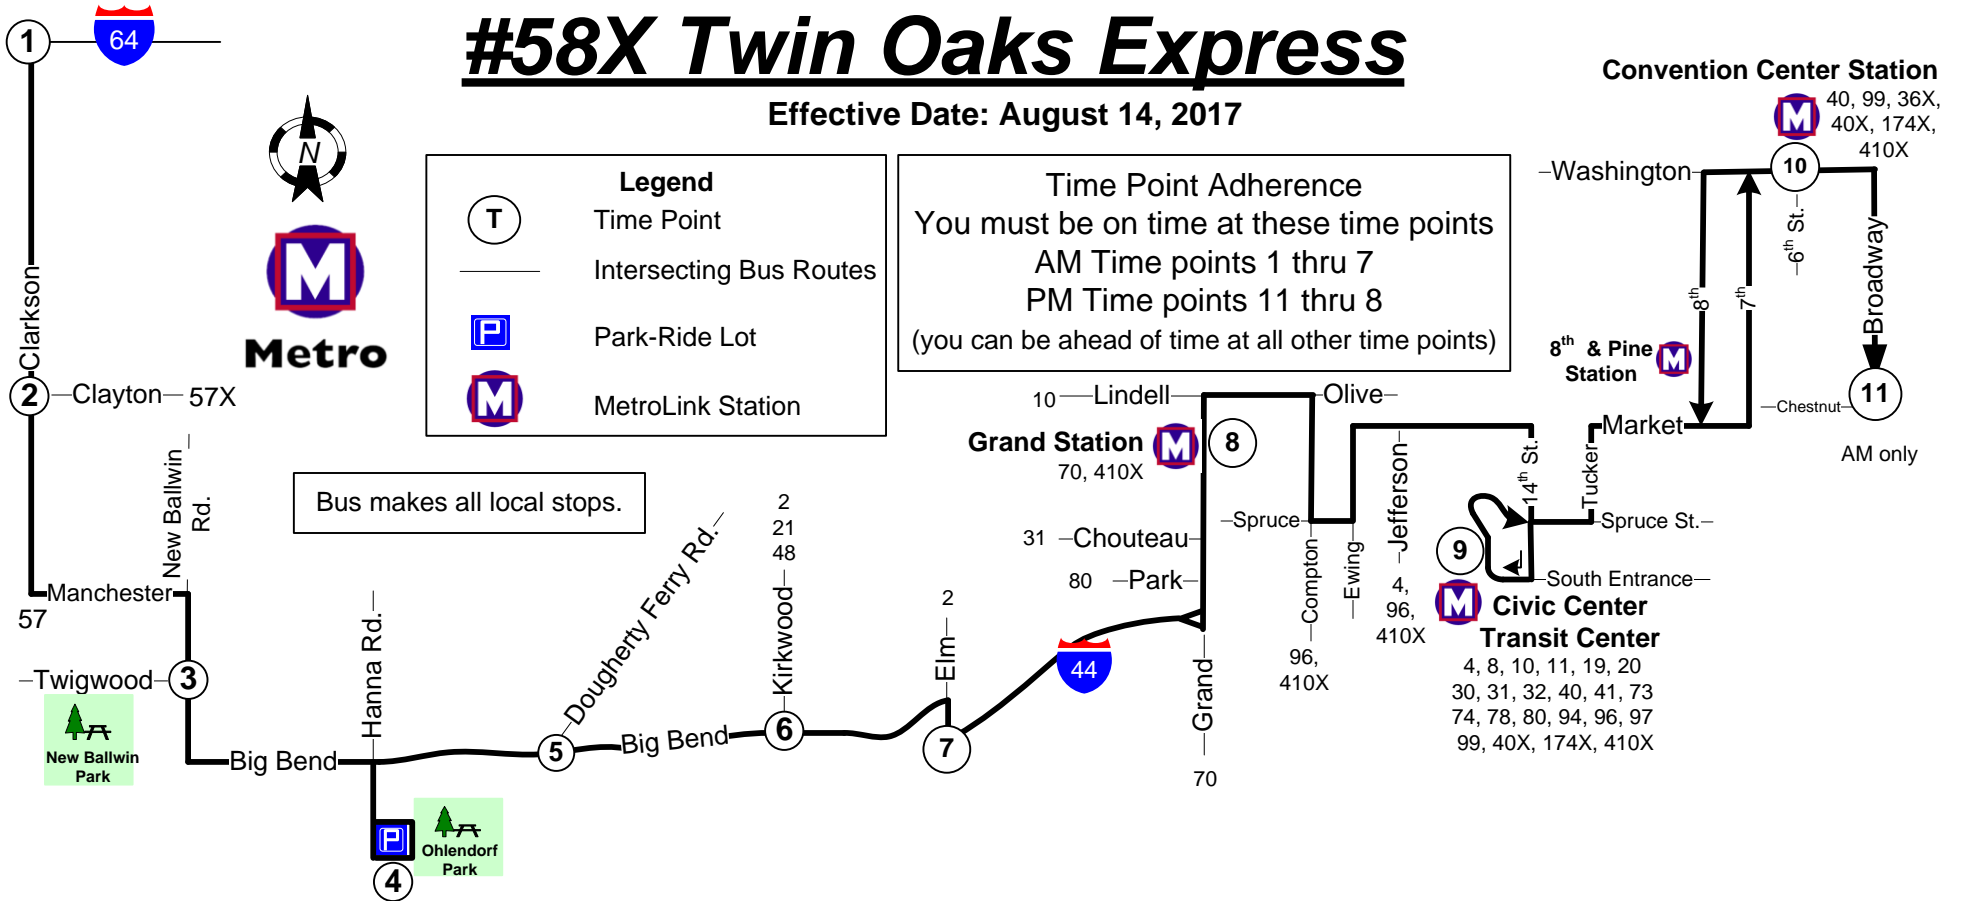

# #58X Twin Oaks Express

Effective Date: August 14, 2017

**Legend**

-  Time Point
-  Intersecting Bus Routes
-  Park-Ride Lot
-  MetroLink Station

**Time Point Adherence**  
 You must be on time at these time points  
 AM Time points 1 thru 7  
 PM Time points 11 thru 8  
 (you can be ahead of time at all other time points)

Bus makes all local stops.

**Civic Center Transit Center**  
 4, 8, 10, 11, 19, 20  
 30, 31, 32, 40, 41, 73  
 74, 78, 80, 94, 96, 97  
 99, 40X, 174X, 410X

AM only