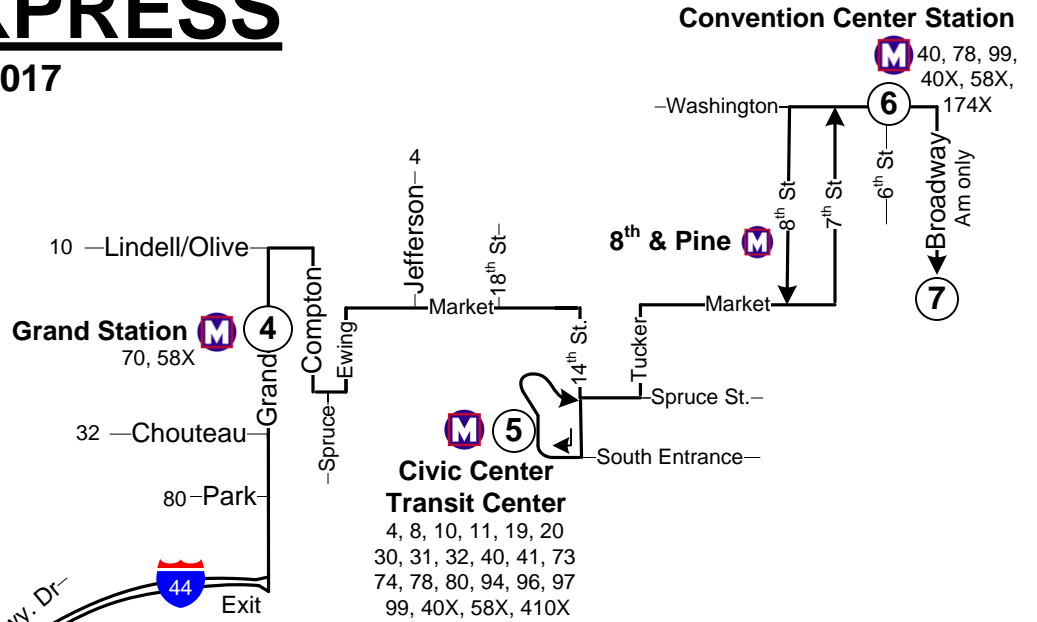

#410X EUREKA EXPRESS

Effective Date: August 14, 2017

Stop on Clark on AM trips
 Stop on 18th St. on PM trips

Legend	
	Time Point
	Intersecting Bus Routes
	Park-Ride Lot
	MetroLink Station

Metro

VALLEY PARK

Time Point Adherence
 You must be on time at these time points
 AM Time points 1 thru 3
 PM Time points 7 thru 4
 (you can be ahead of time at all other time points)