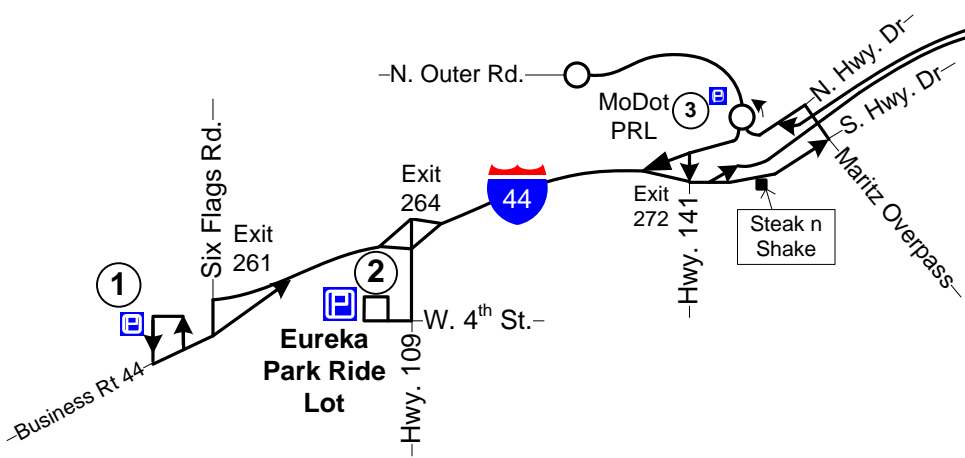

#410X EUREKA EXPRESS

Effective Date: August 14, 2017

Stop on Clark on AM trips
 Stop on 18th St. on PM trips

Legend	
	Time Point
	Intersecting Bus Routes
	Park-Ride Lot
	MetroLink Station

Metro

VALLEY PARK

Time Point Adherence
 You must be on time at these time points
 AM Time points 1 thru 3
 PM Time points 7 thru 4
 (you can be ahead of time at all other time points)