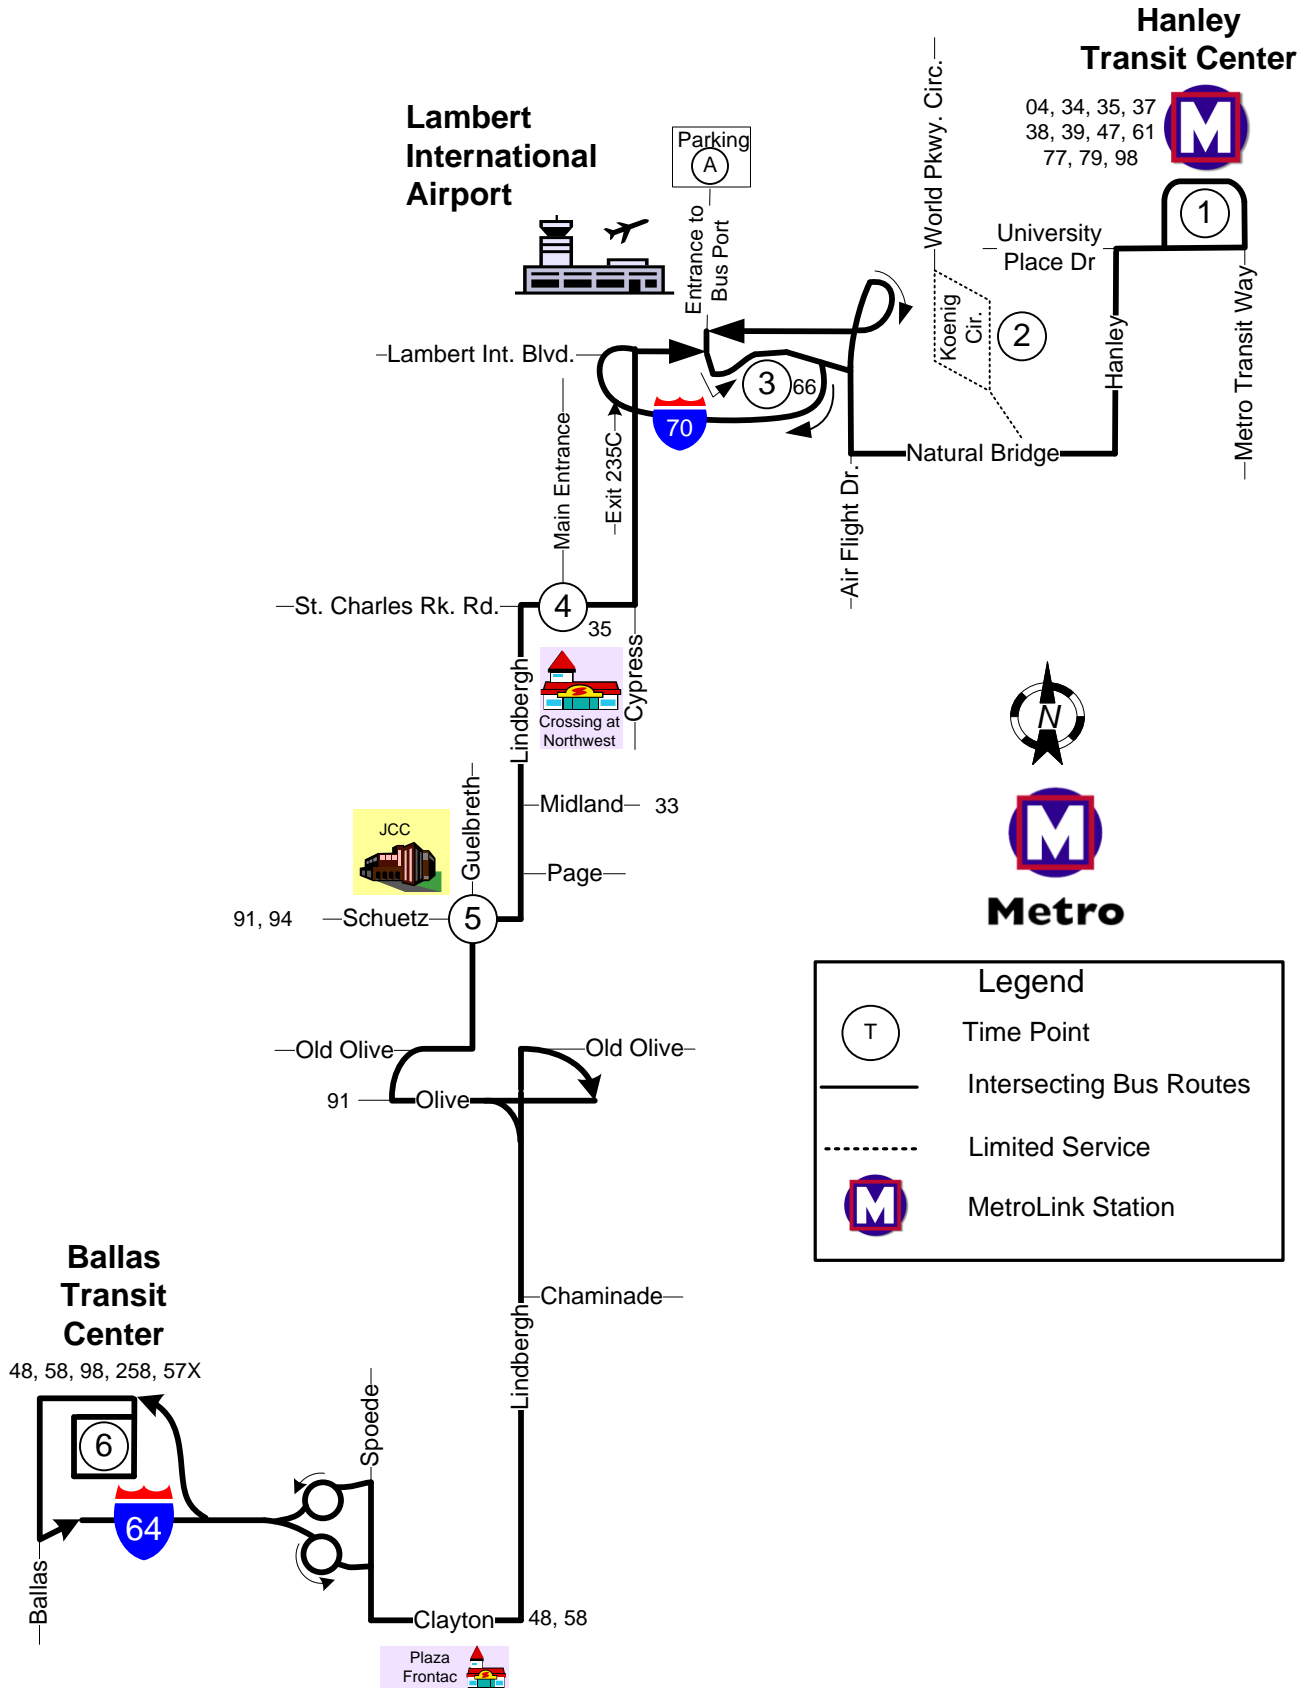

#49 North Lindbergh

Effective Date: August 14, 2017

Legend	
	Time Point
	Intersecting Bus Routes
	Limited Service
	MetroLink Station