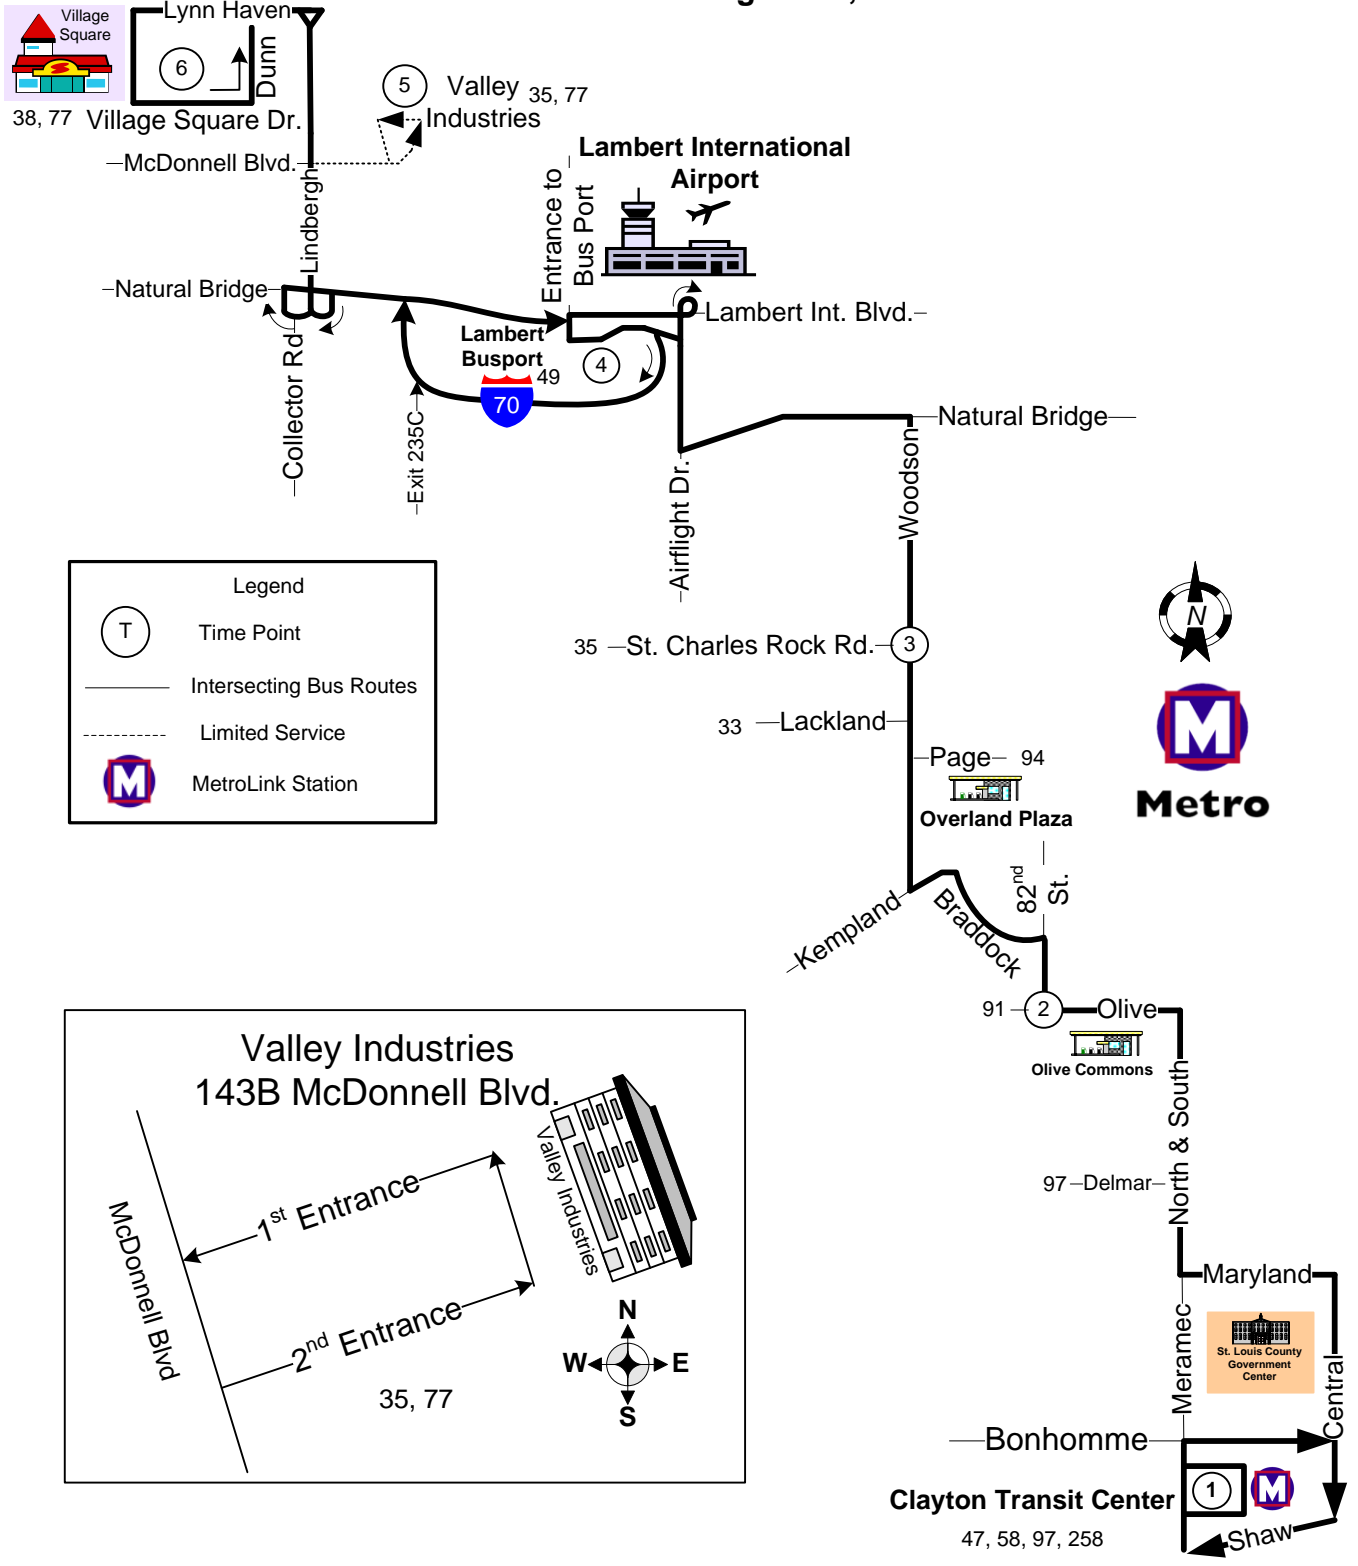

# #66 Clayton Airport

Effective Date: August 14, 2017

**Legend**

- (T) Time Point
- Intersecting Bus Routes
- - - Limited Service
- MetroLink Station