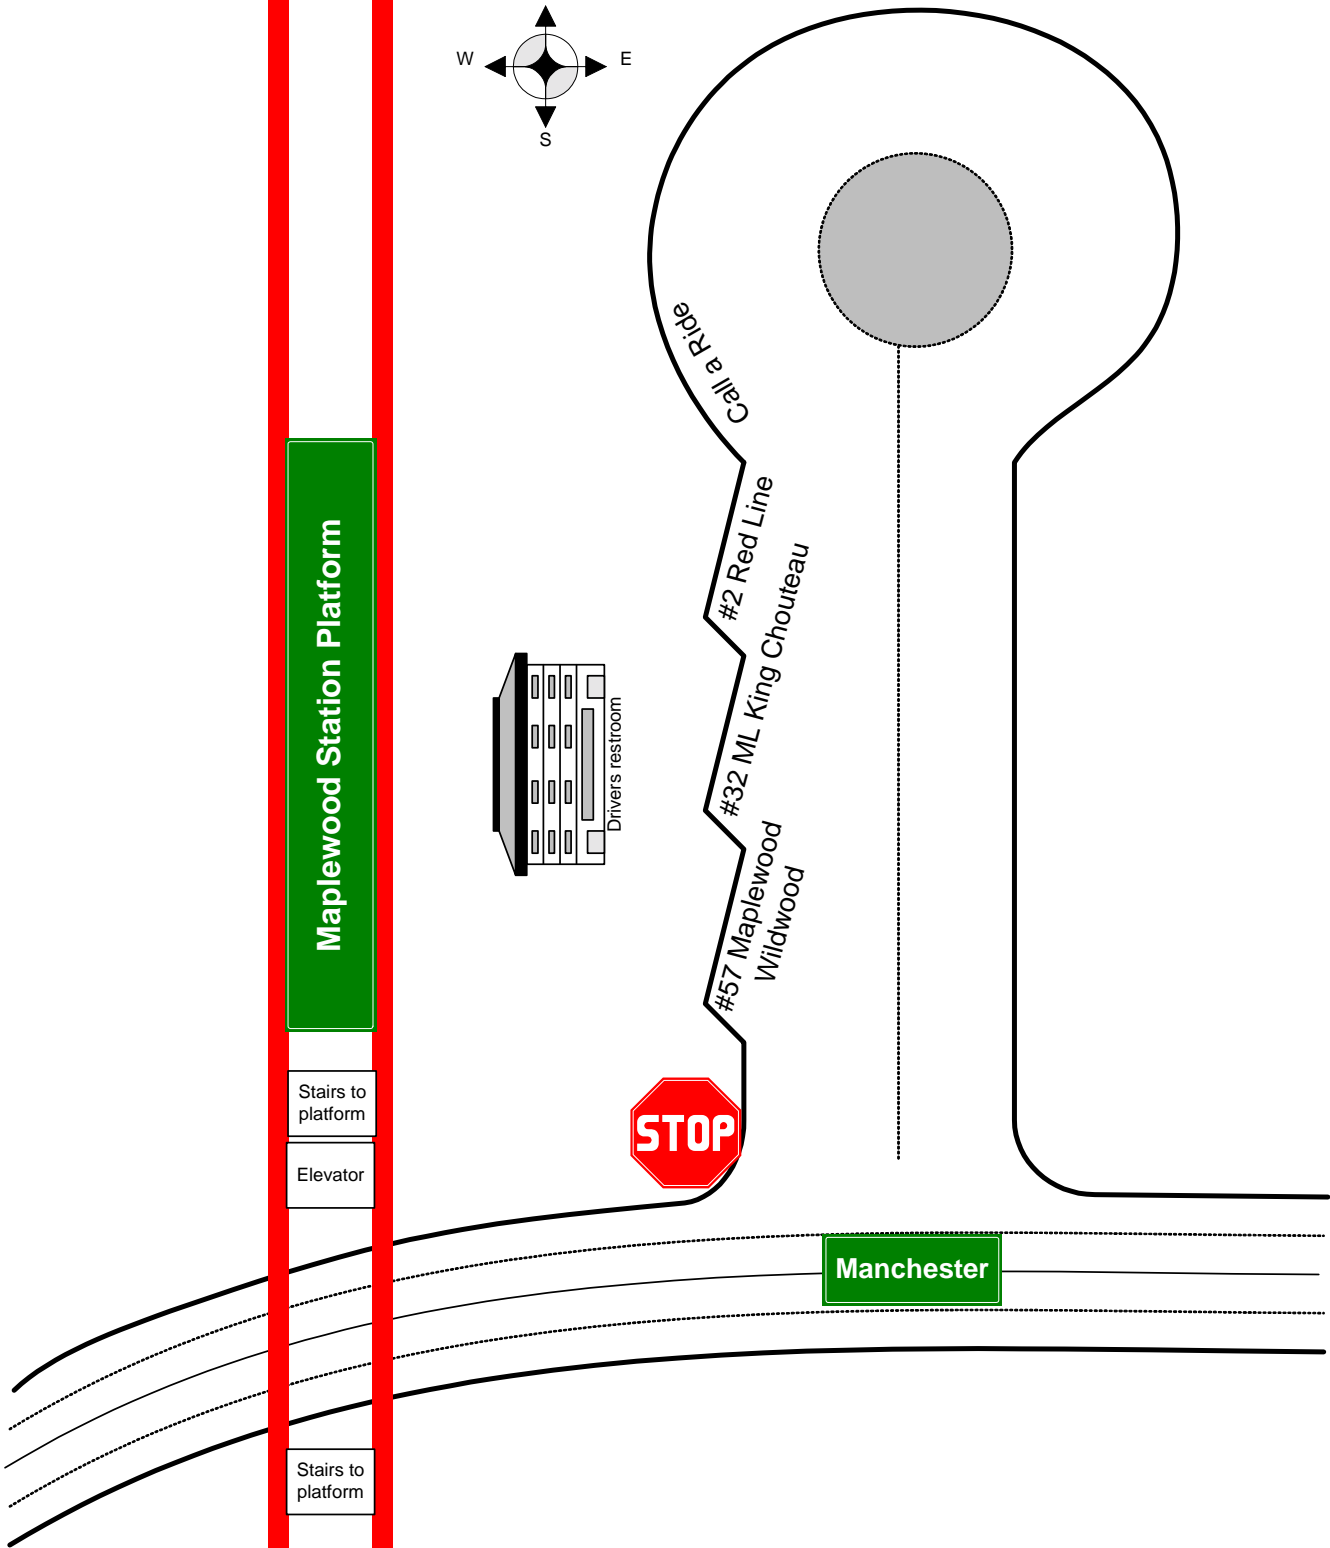

MAPLEWOOD LOOP

Effective: November 29, 2010

Maplewood Station Platform

Stairs to platform

Elevator

Stairs to platform

Driver's restroom

Call a Ride

#2 Red Line

#32 ML King Chouteau
Wildwood

#57 Maplewood
Wildwood

Manchester