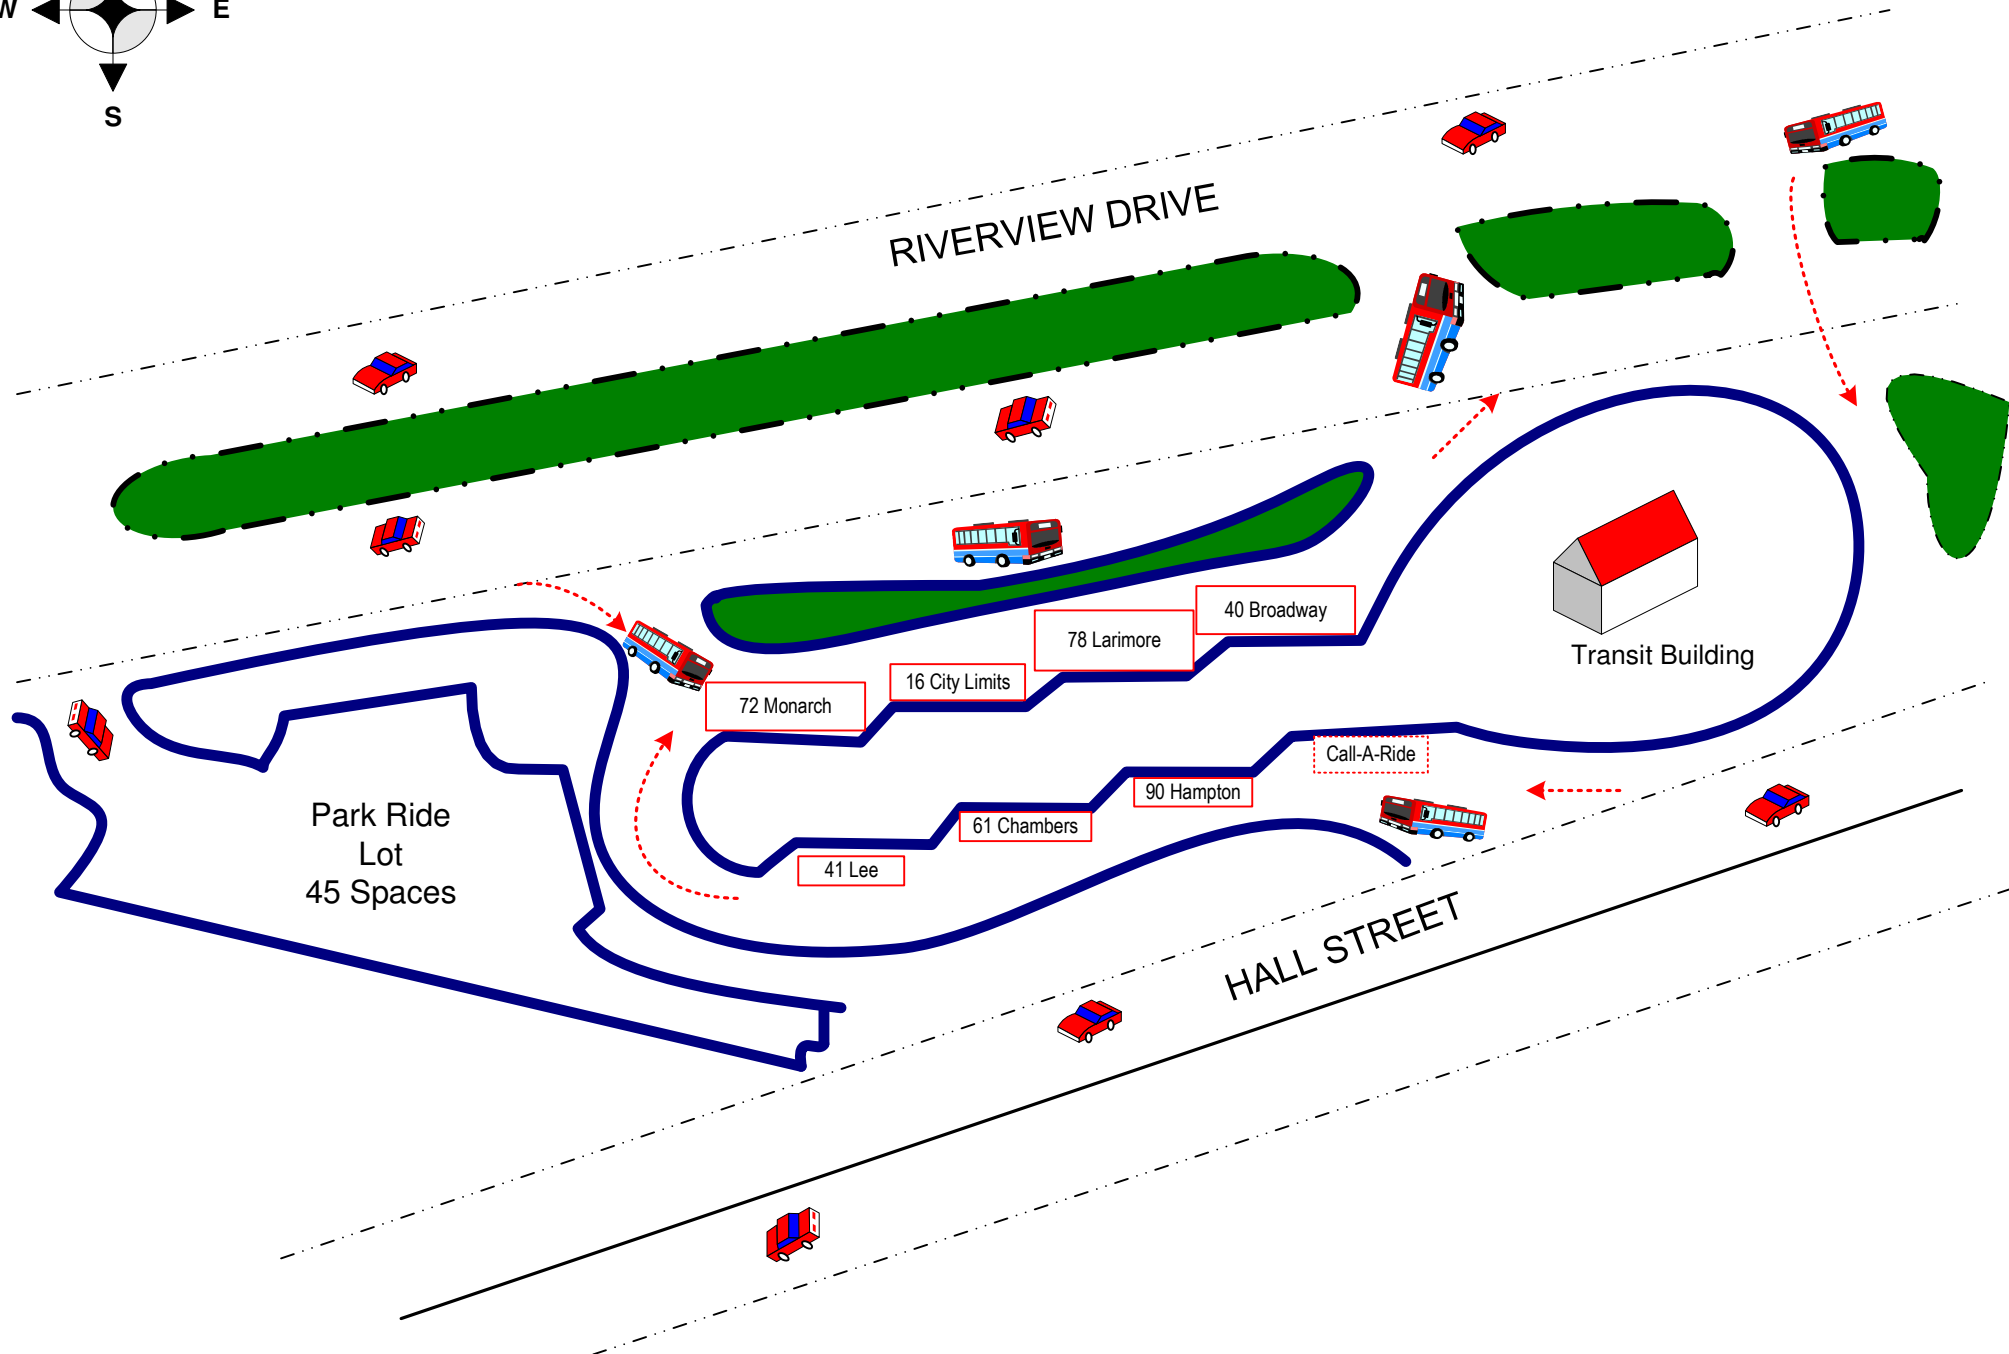

Pull bus to
front bay if no
bus present

Drivers Restrooms

NORTH COUNTY TRANSIT CENTER

NORTH HANLEY METROLINK

EFFECTIVE: August 22, 2016

RIVERVIEW METROBUS CENTER

Effective Date: March 14, 2016

ROCK ROAD STATION