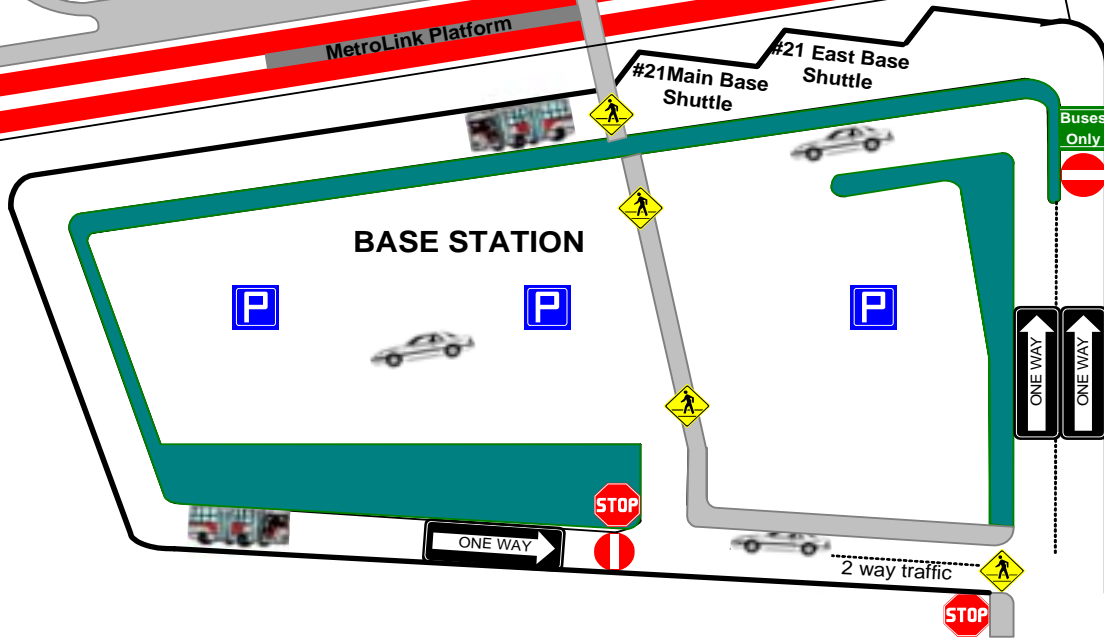

ATS

MetroLink Platform

EFFECTIVE NOV. 30, 2009

SHILOH-SCOTT AFB STATION

Metro Plaza Lane

Long Term Parking

CIVILIAN PARKING

ATS

MetroLink Platform

#12 O'Fallon
Fairview Heights

#15 Belleville

#20 New Baden

#17 Lebanon
Mascoutah Express

#21 East Base Shuttle

#21 Main Base Shuttle

BASE STATION