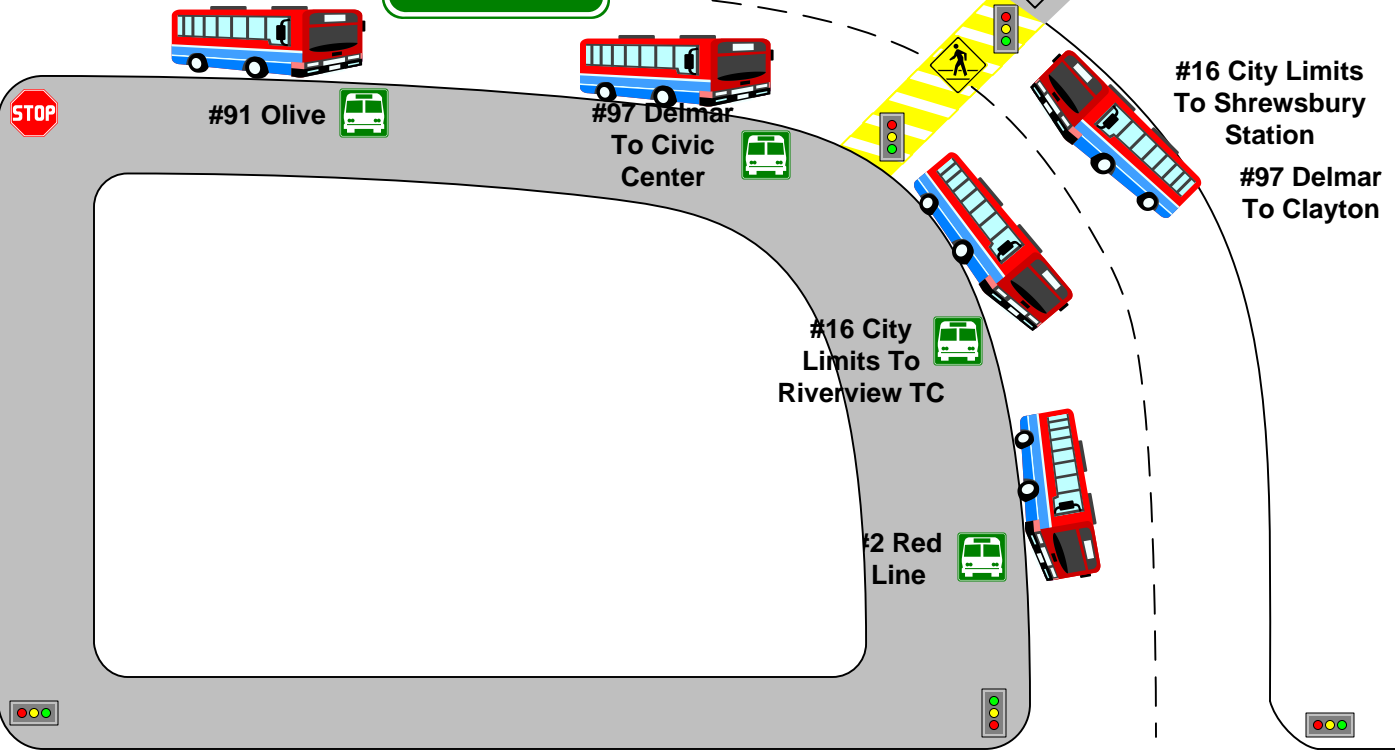

DELMAR STATION

Effective date: January 8, 2016

Metro

METROLINK

Enright

Des Peres

Rosedale

Delmar

MAPLEWOOD LOOP

Effective: November 29, 2010

Maplewood Station Platform

Stairs to platform

Elevator

Stairs to platform

Driver's restroom

Call a Ride