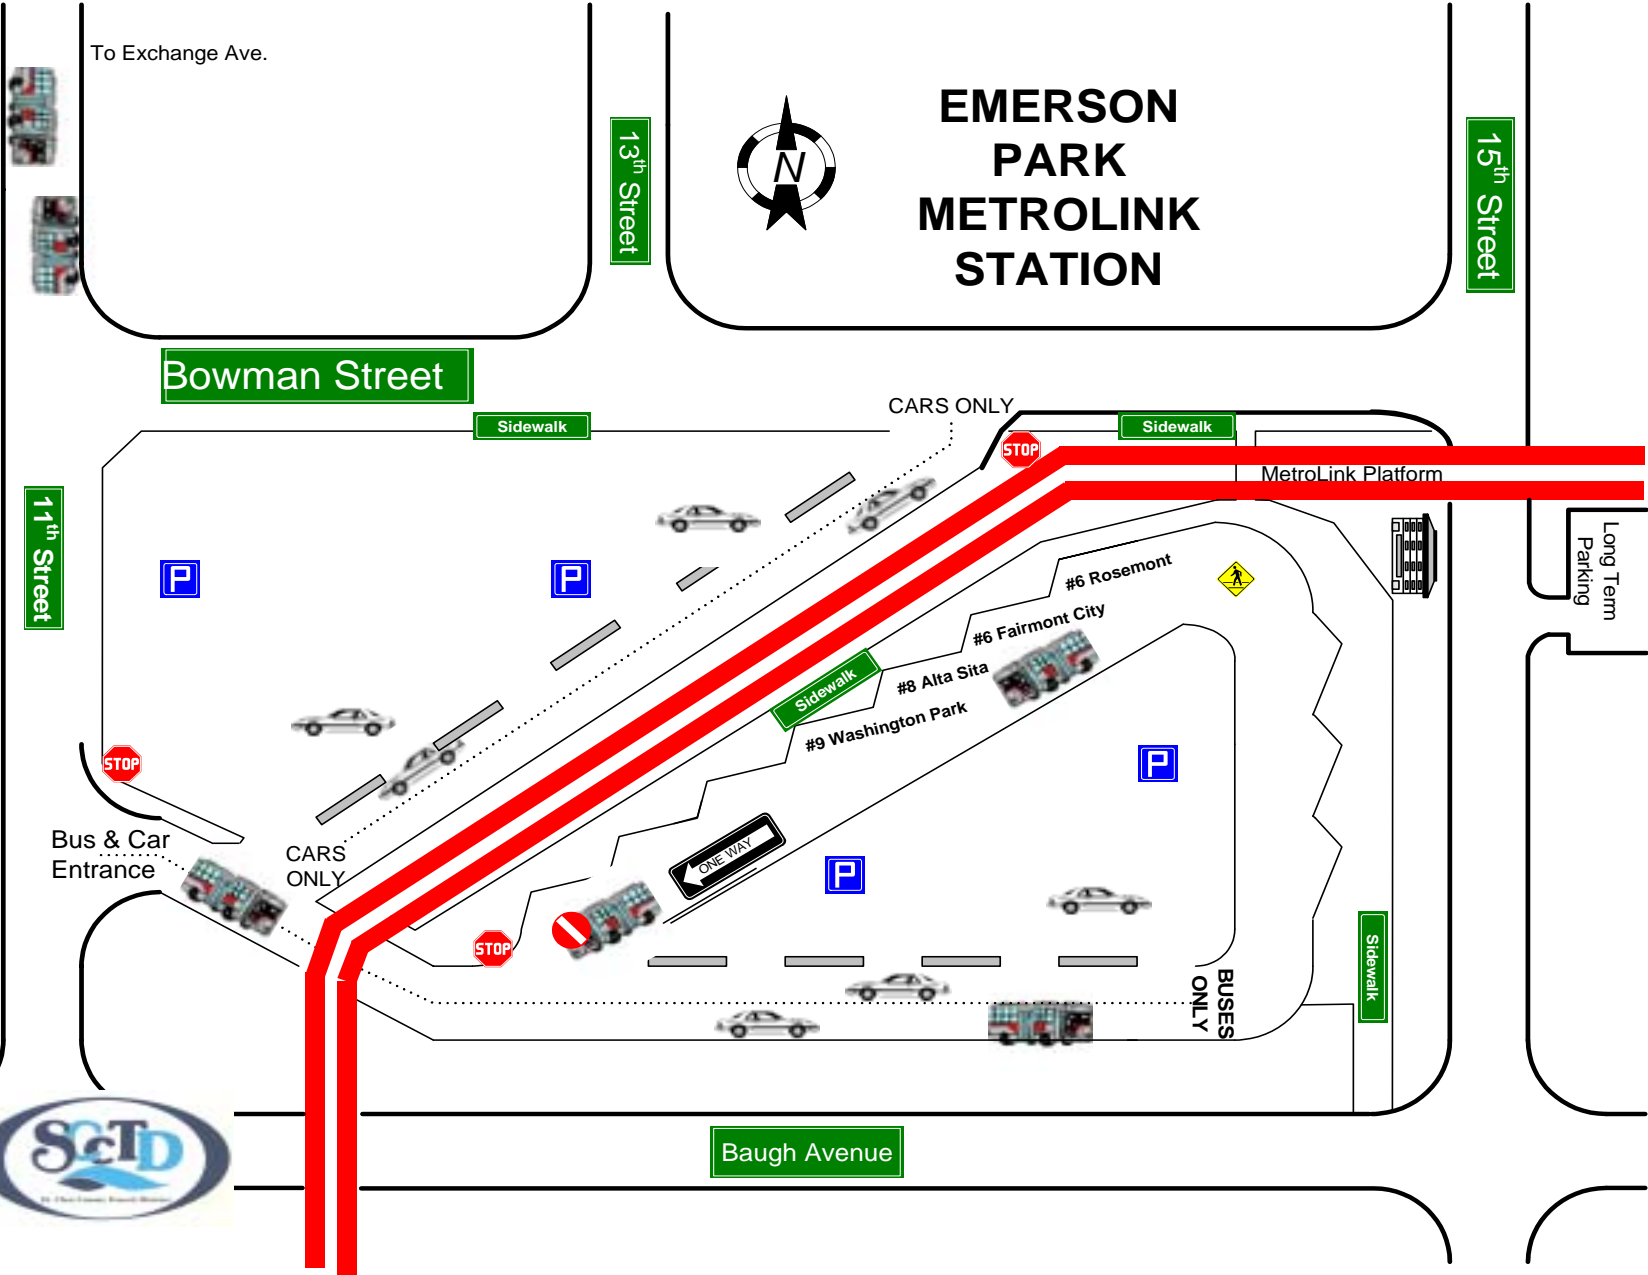

To Exchange Ave.

EMERSON PARK METROLINK STATION

13th Street

15th Street

Bowman Street

11th Street

Long Term Parking

CARS ONLY

MetroLink Platform

Sidewalk

Sidewalk

Bus & Car Entrance

CARS ONLY

BUSES ONLY

#9 Washington Park

#8 Alta Sita

#6 Fairmont City

#6 Rosemont

Baugh Avenue