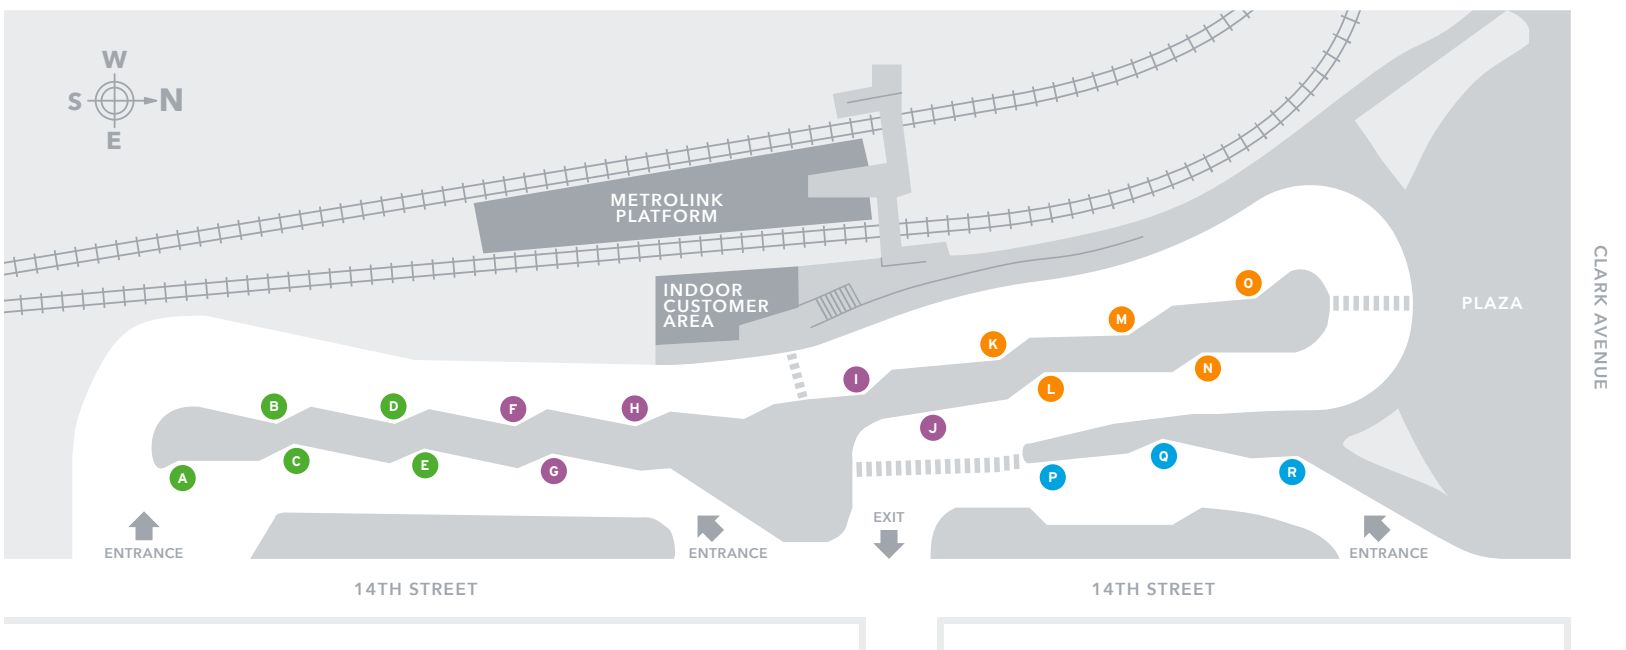

Catalan Loop

Effective Date: August 30, 2010

Metro

CENTRAL WEST END METROBUS CENTER

Effective Date: November 26, 2012

- | | | | |
|--|------------------------------------|--|--|
| A #99 Downtown Trolley | F #11 Chippewa | K #30 Arsenal | P #32 ML King |
| B #08 Bates-Morganford
#80 Park-Shaw | G #74 Florissant | L #41 Lee | Q #19 St. Louis Ave. |
| C #97 Delmar | H #20 S. Broadway | M #31 Chouteau
#40 N. Broadway | R #04 Natural Bridge |
| D #10 Gravois-Lindell | I #96 Market Street Shuttle | N #174X North Express | INDOOR CUSTOMER AREA
Public Restrooms
Concessions |
| E #94 Page | J #73 Carondelet | O #78 Larimore
#40X I-55 Express
#58X Twin Oaks Express
#410X Eureka Express | |

SPEED
LIMIT
5

South Meramec

South Central

Call a Ride

58 To Delmar Gardens Chesterfield

258 To Chesterfield Valley

66 To Village Square

Shaw