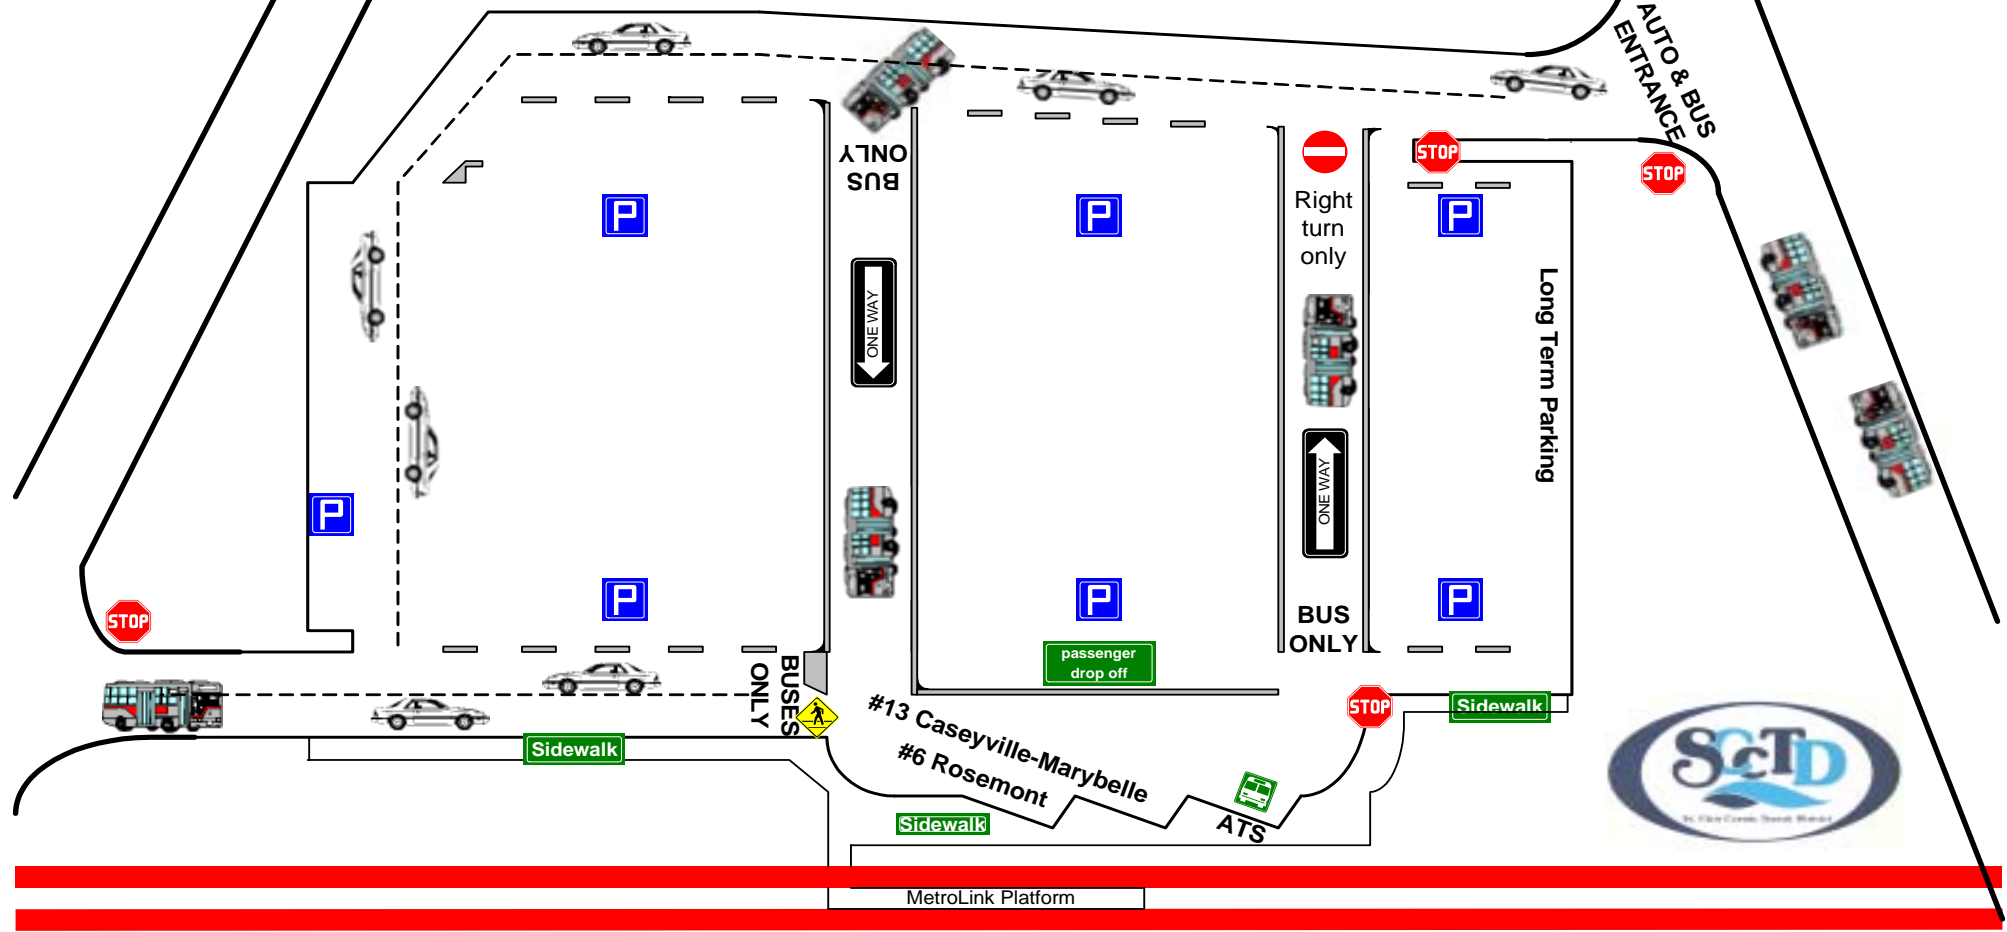

WASHINGTON PARK METROLINK STATION

EFFECTIVE NOVEMBER 30 2009

ST. Clair Ave.

Kingshighway

AUTO & BUS
ENTRANCE

MetroLink Platform

FAIRVIEW HEIGHTS METROLINK STATION

EFFECTIVE NOVEMBER 30, 2009