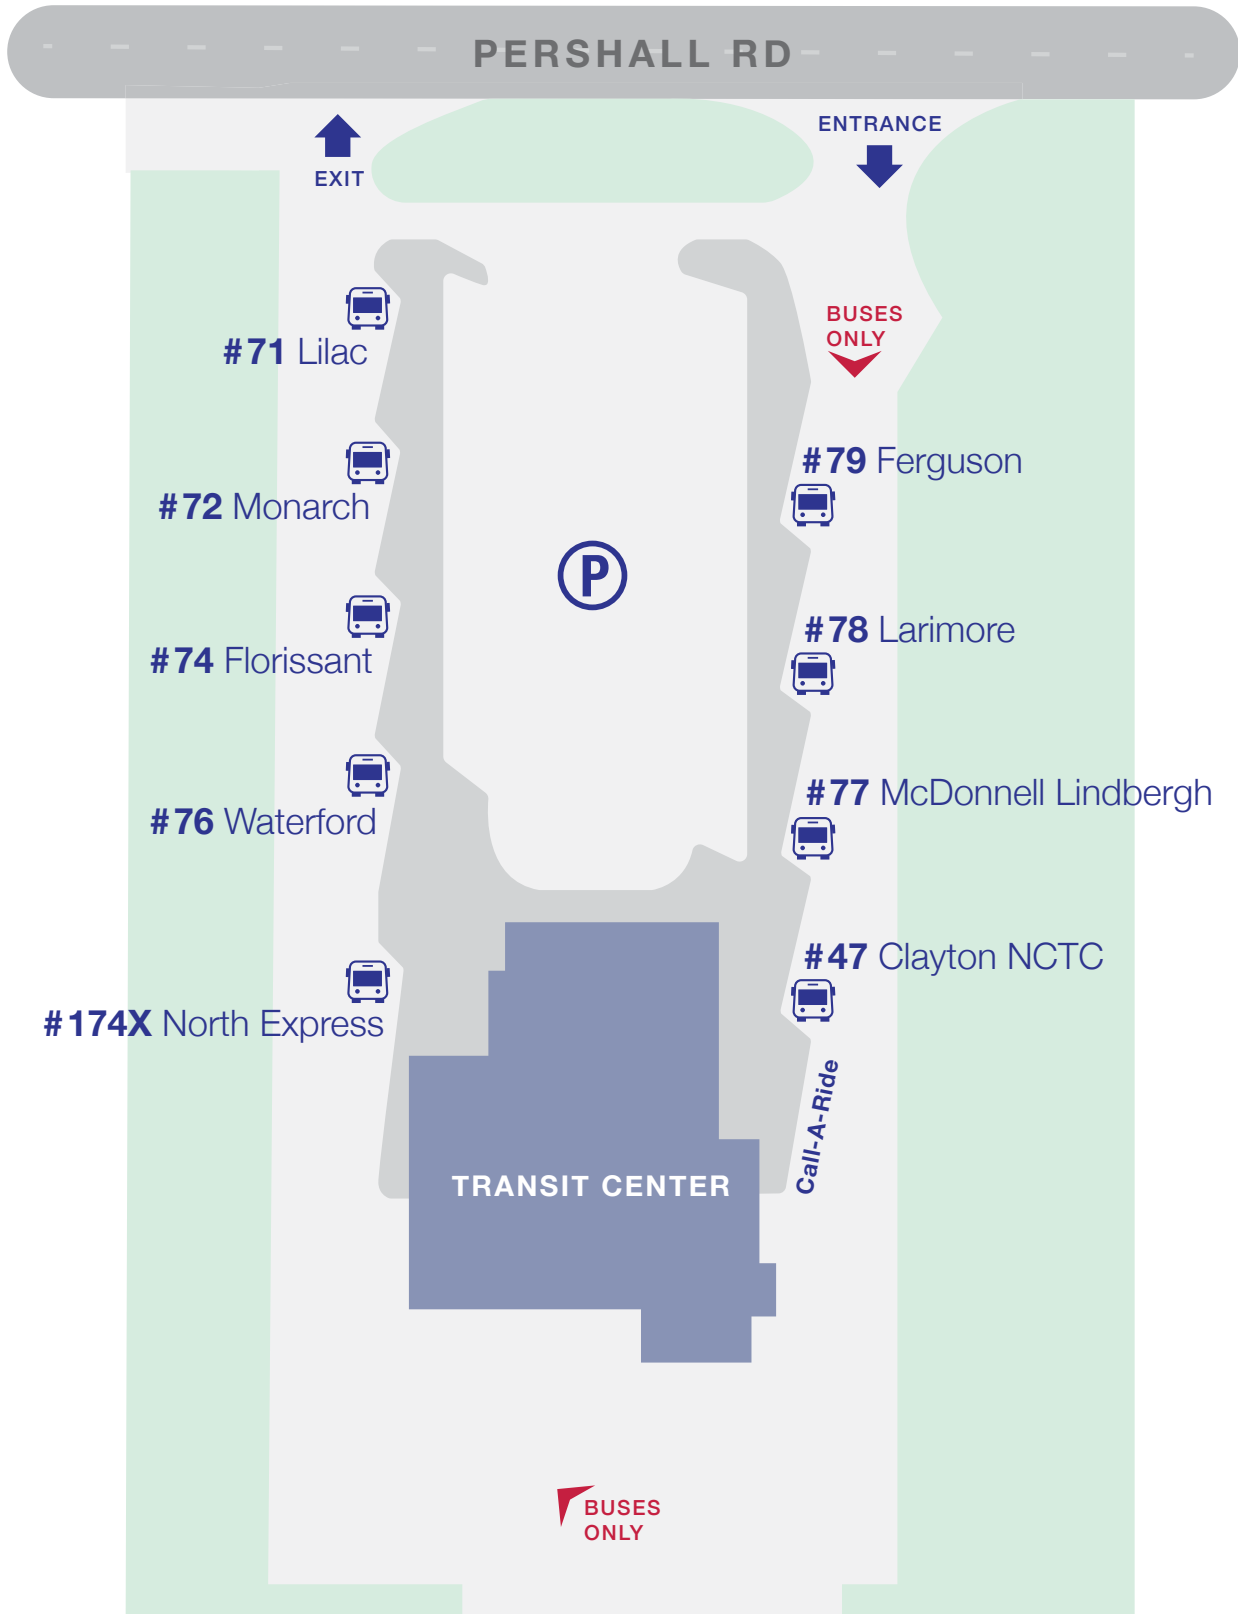

NORTH COUNTY TRANSIT CENTER