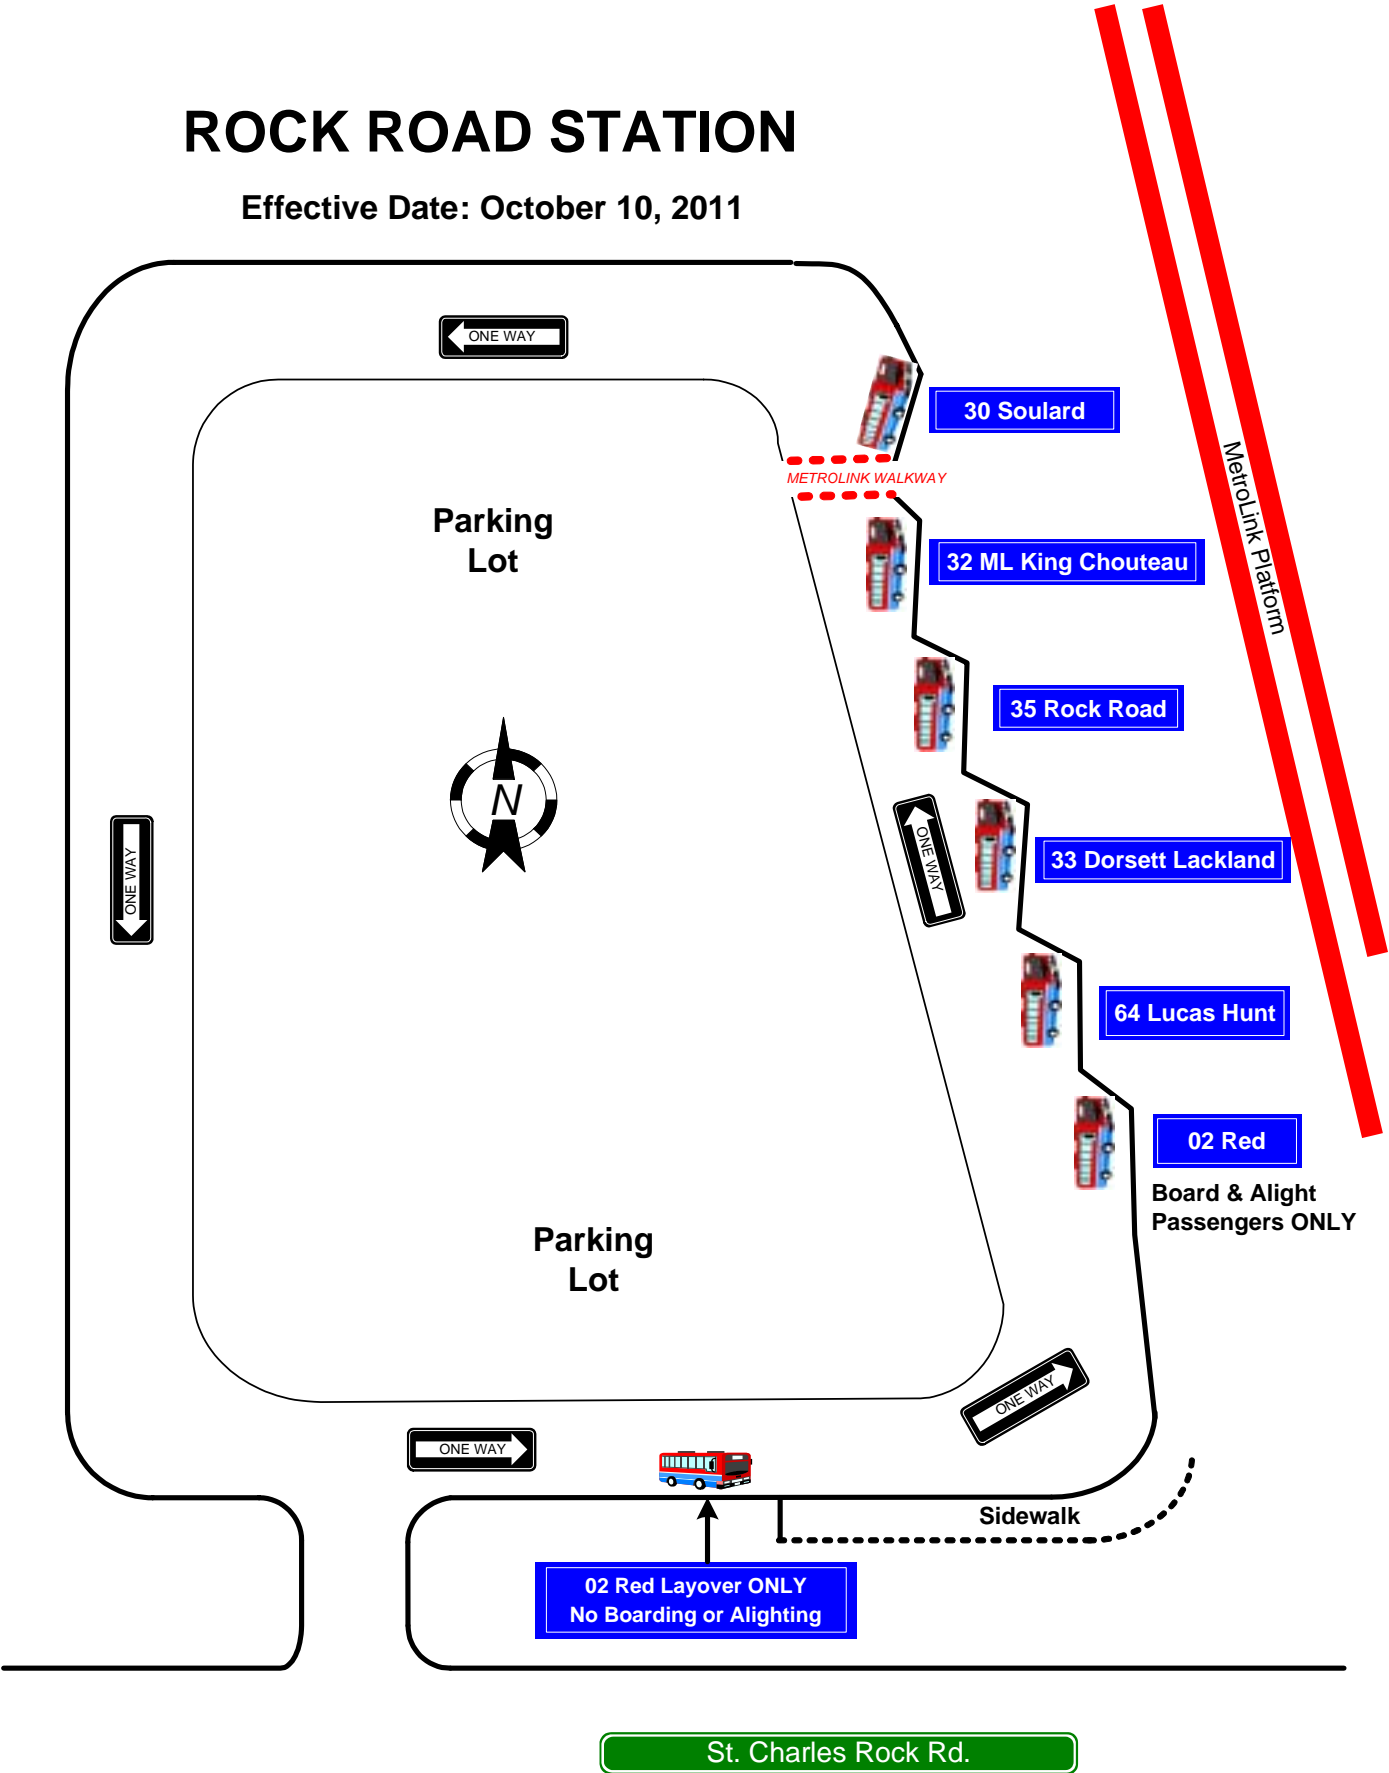

ROCK ROAD STATION

Effective Date: October 10, 2011

ONE WAY

Parking Lot

ONE WAY

Parking Lot

ONE WAY

Sidewalk

02 Red Layover ONLY
No Boarding or Alighting

30 Soulard

METROLINK WALKWAY

32 ML King Chouteau

35 Rock Road

33 Dorsett Lackland

64 Lucas Hunt

02 Red

Board & Alight
Passengers ONLY

Metrolink Platform

St. Charles Rock Rd.