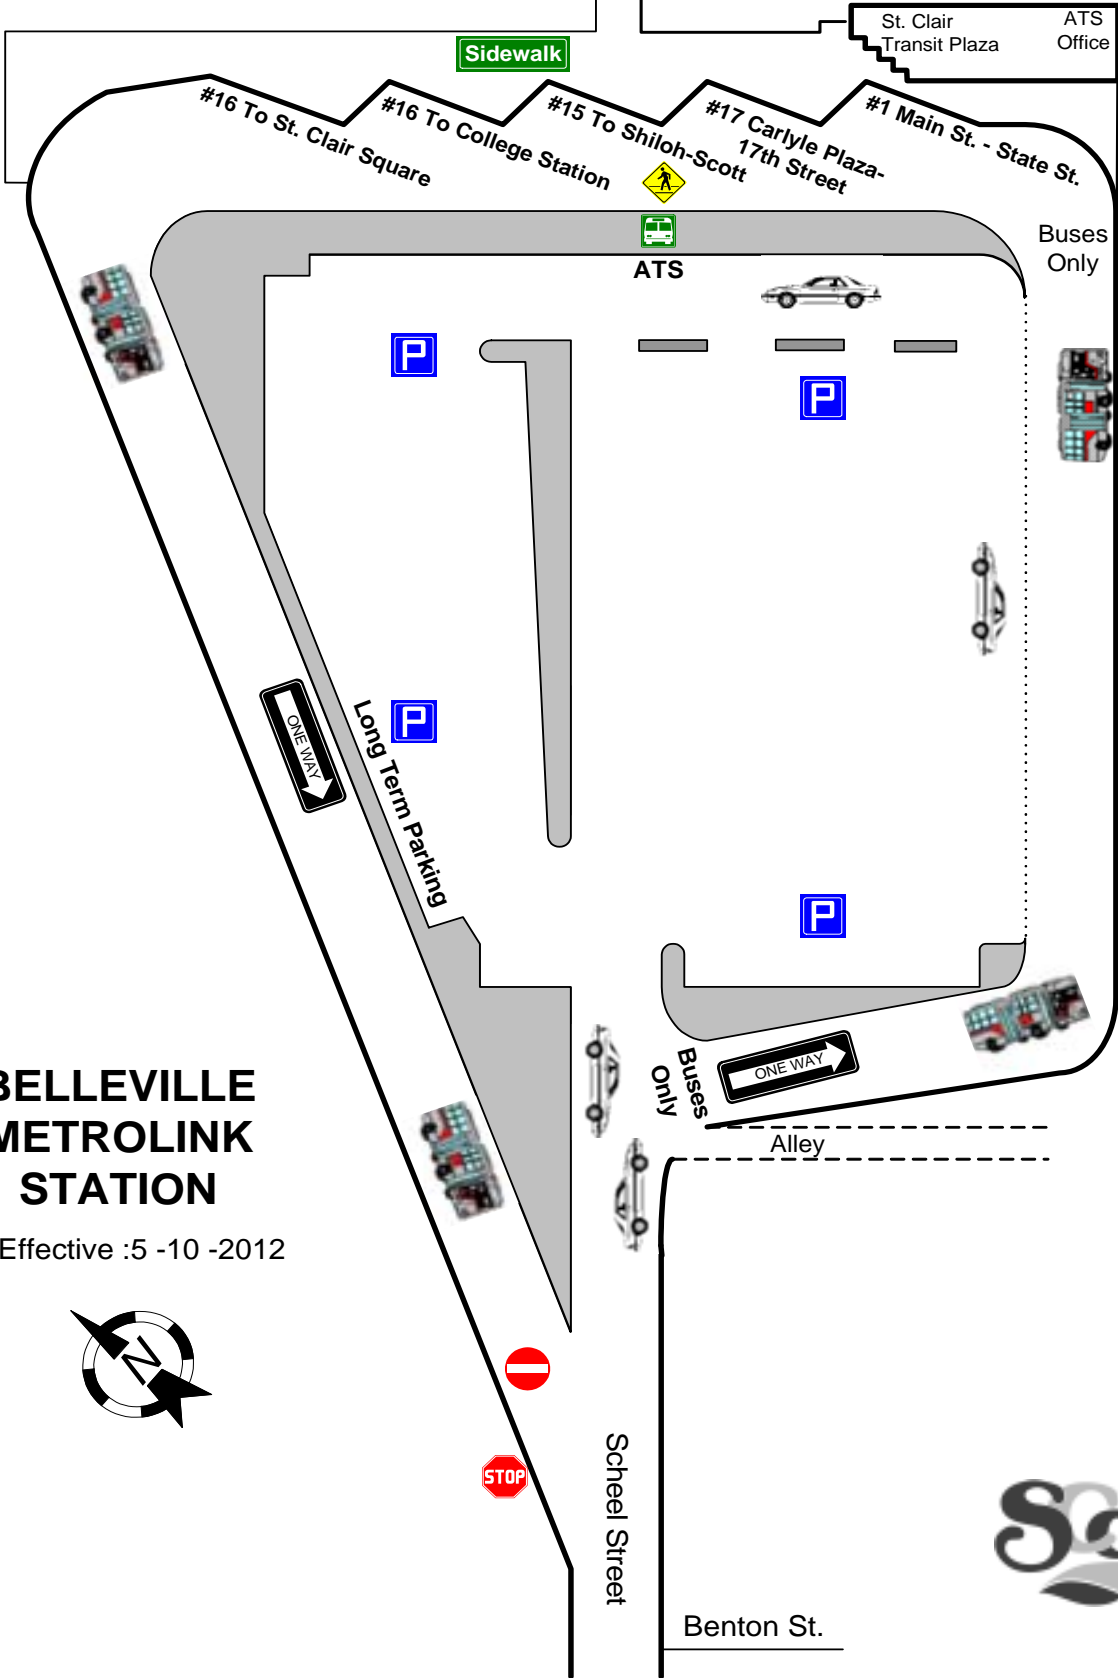

Long Term Parking

Buses Only

Buses Only

#16 College Station

#16 St. Clair Square

Sidewalk

MetroLink Platform

BELLEVILLE METROLINK STATION