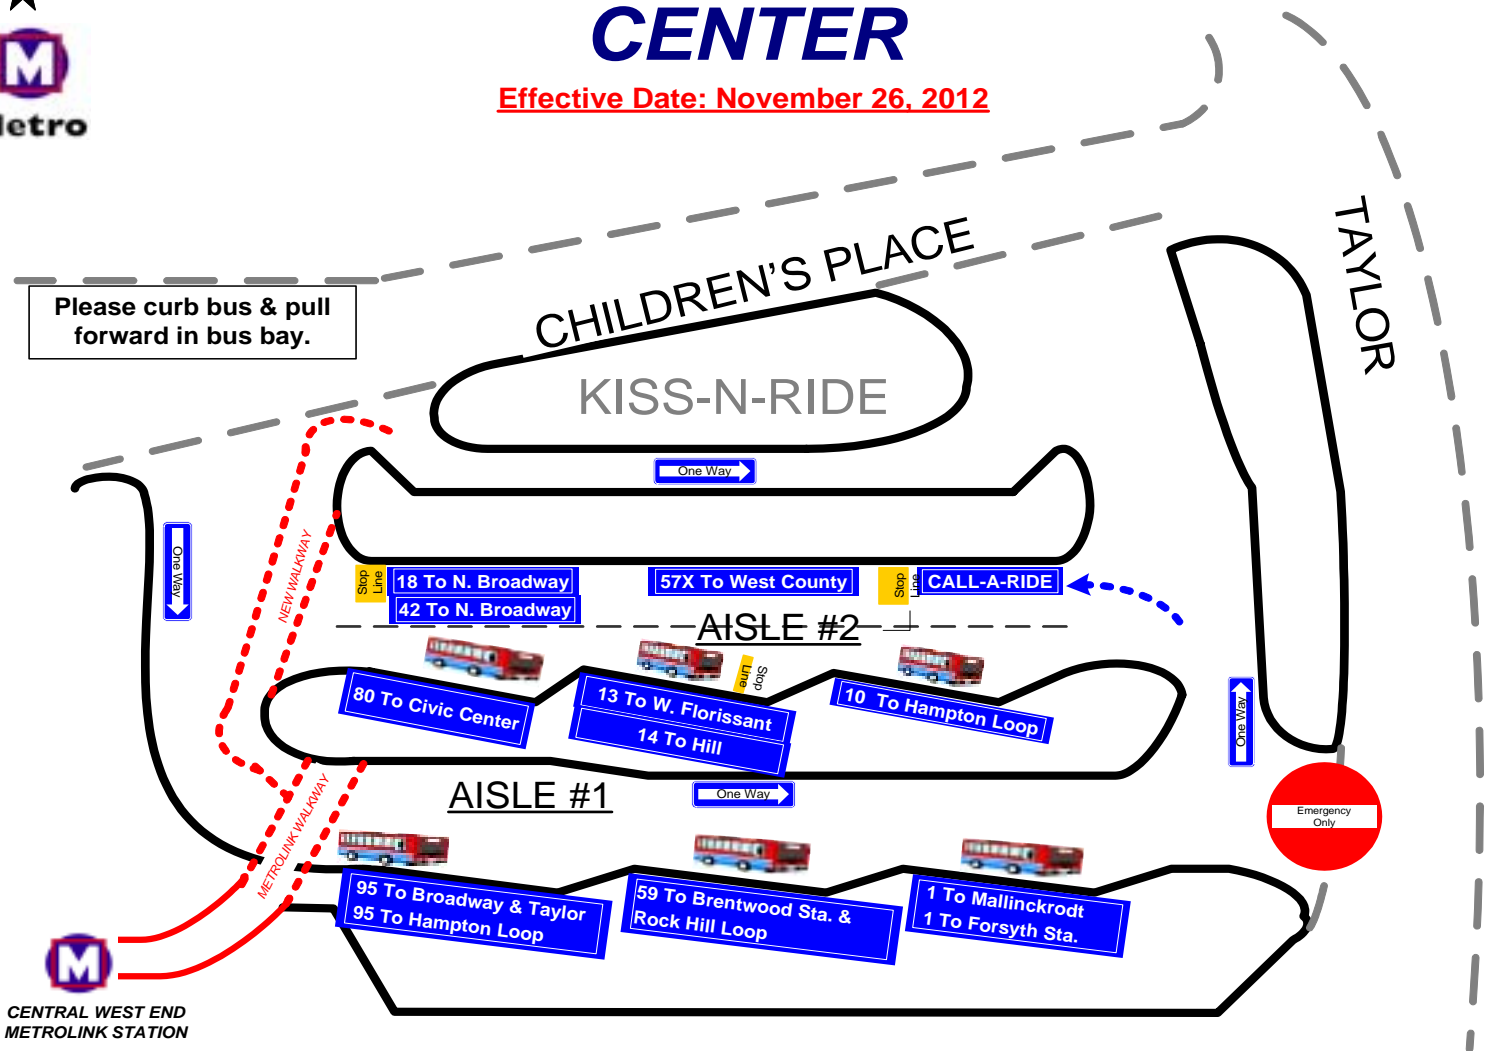

Catalan Loop

Effective Date: August 30, 2010

Metro

CENTRAL WEST END METROBUS CENTER

Effective Date: November 26, 2012

- | | | | |
|--|------------------------------------|--|--|
| A #99 Downtown Trolley | F #11 Chippewa | K #30 Arsenal | P #32 ML King |
| B #08 Bates-Morganford
#80 Park-Shaw | G #74 Florissant | L #41 Lee | Q #19 St. Louis Ave. |
| C #97 Delmar | H #20 S. Broadway | M #31 Chouteau
#40 N. Broadway | R #04 Natural Bridge |
| D #10 Gravois-Lindell | I #96 Market Street Shuttle | N #174X North Express | INDOOR CUSTOMER AREA
Public Restrooms
Concessions |
| E #94 Page | J #73 Carondelet | O #78 Larimore
#40X I-55 Express
#58X Twin Oaks Express
#410X Eureka Express | |

CLAYTON TRANSFER CENTER

Effective Date: March 14, 2016

Metro

Parking
Garage
Exit

Parking
Garage
Entrance

SPEED
LIMIT
5

47 To NCTC

97 To Union Station

SPEED
LIMIT
5

South Meramec

South Central

Call a Ride

58 To Delmar Gardens Chesterfield

258 To Chesterfield Valley

66 To Village Square

Shaw