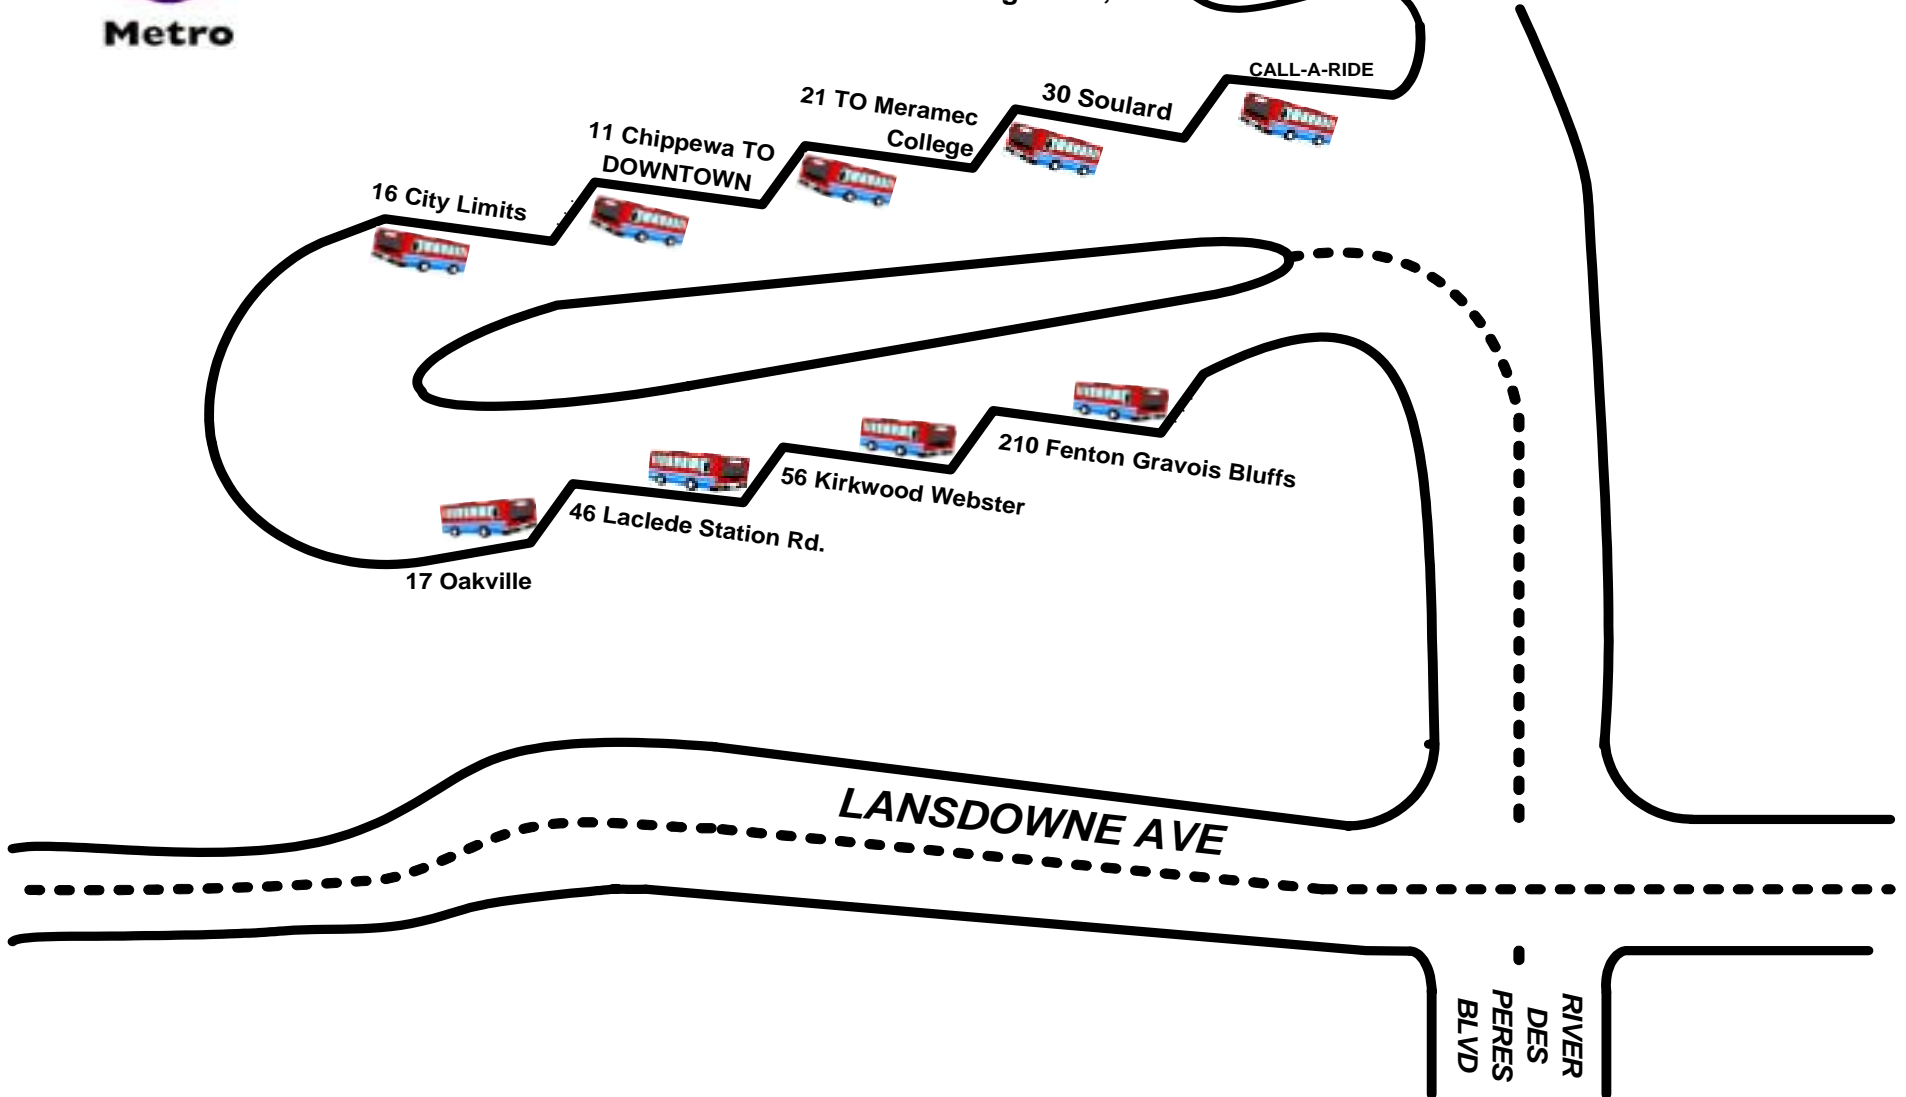

Metrolink Platform

St. Charles Rock Rd.

SHREWSBURY METROBUS CENTER

Effective Date: August 30, 2010

Edward Jones to
Maryville Campus

MISSOURI AVENUE

Sidewalk

5TH & MISSOURI METROLINK STATION