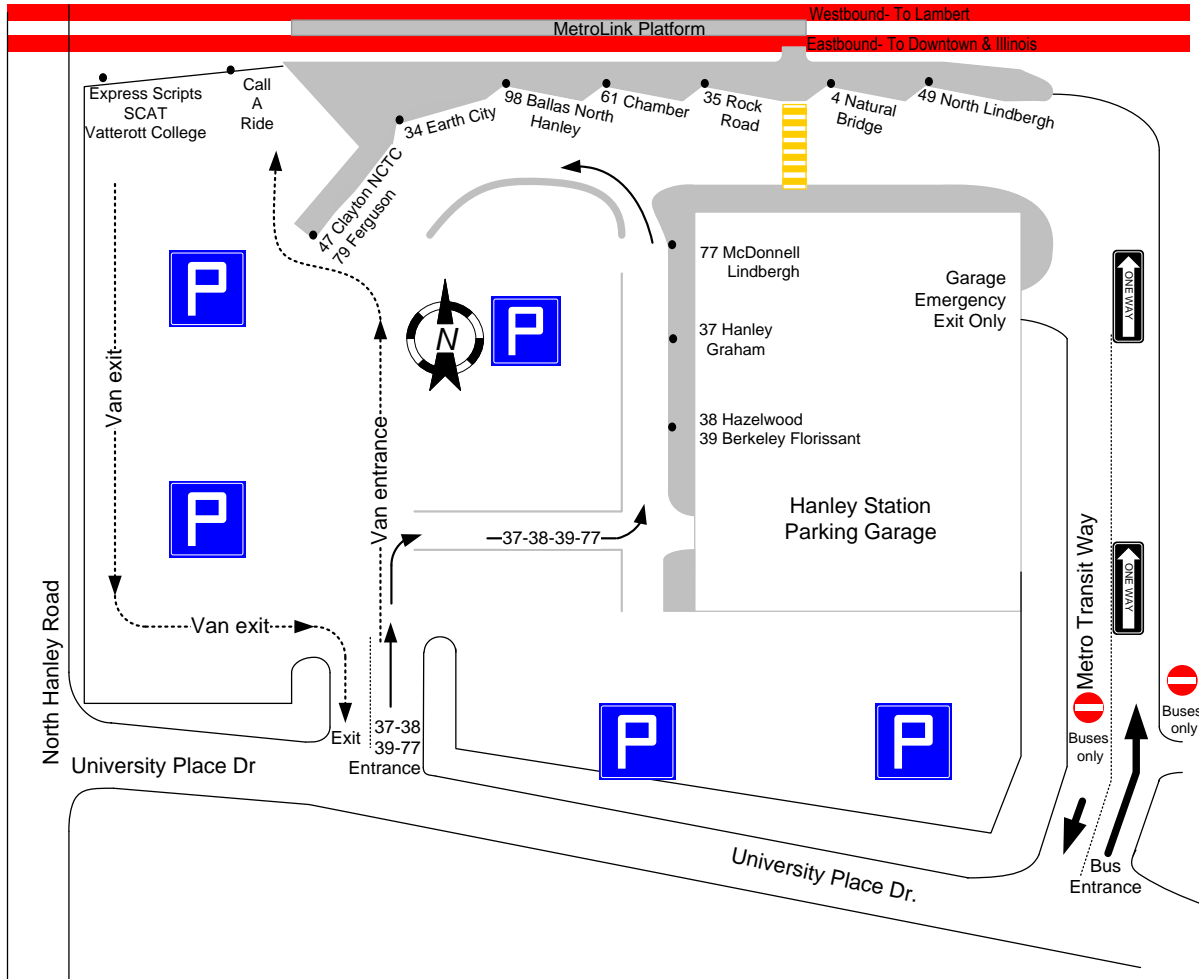

Pull bus to
front bay if no
bus present

Drivers Restrooms

NORTH COUNTY TRANSIT CENTER

NORTH HANLEY METROLINK

EFFECTIVE: August 22, 2016

RIVERVIEW METROBUS CENTER

Effective Date: March 14, 2016

ROCK ROAD STATION