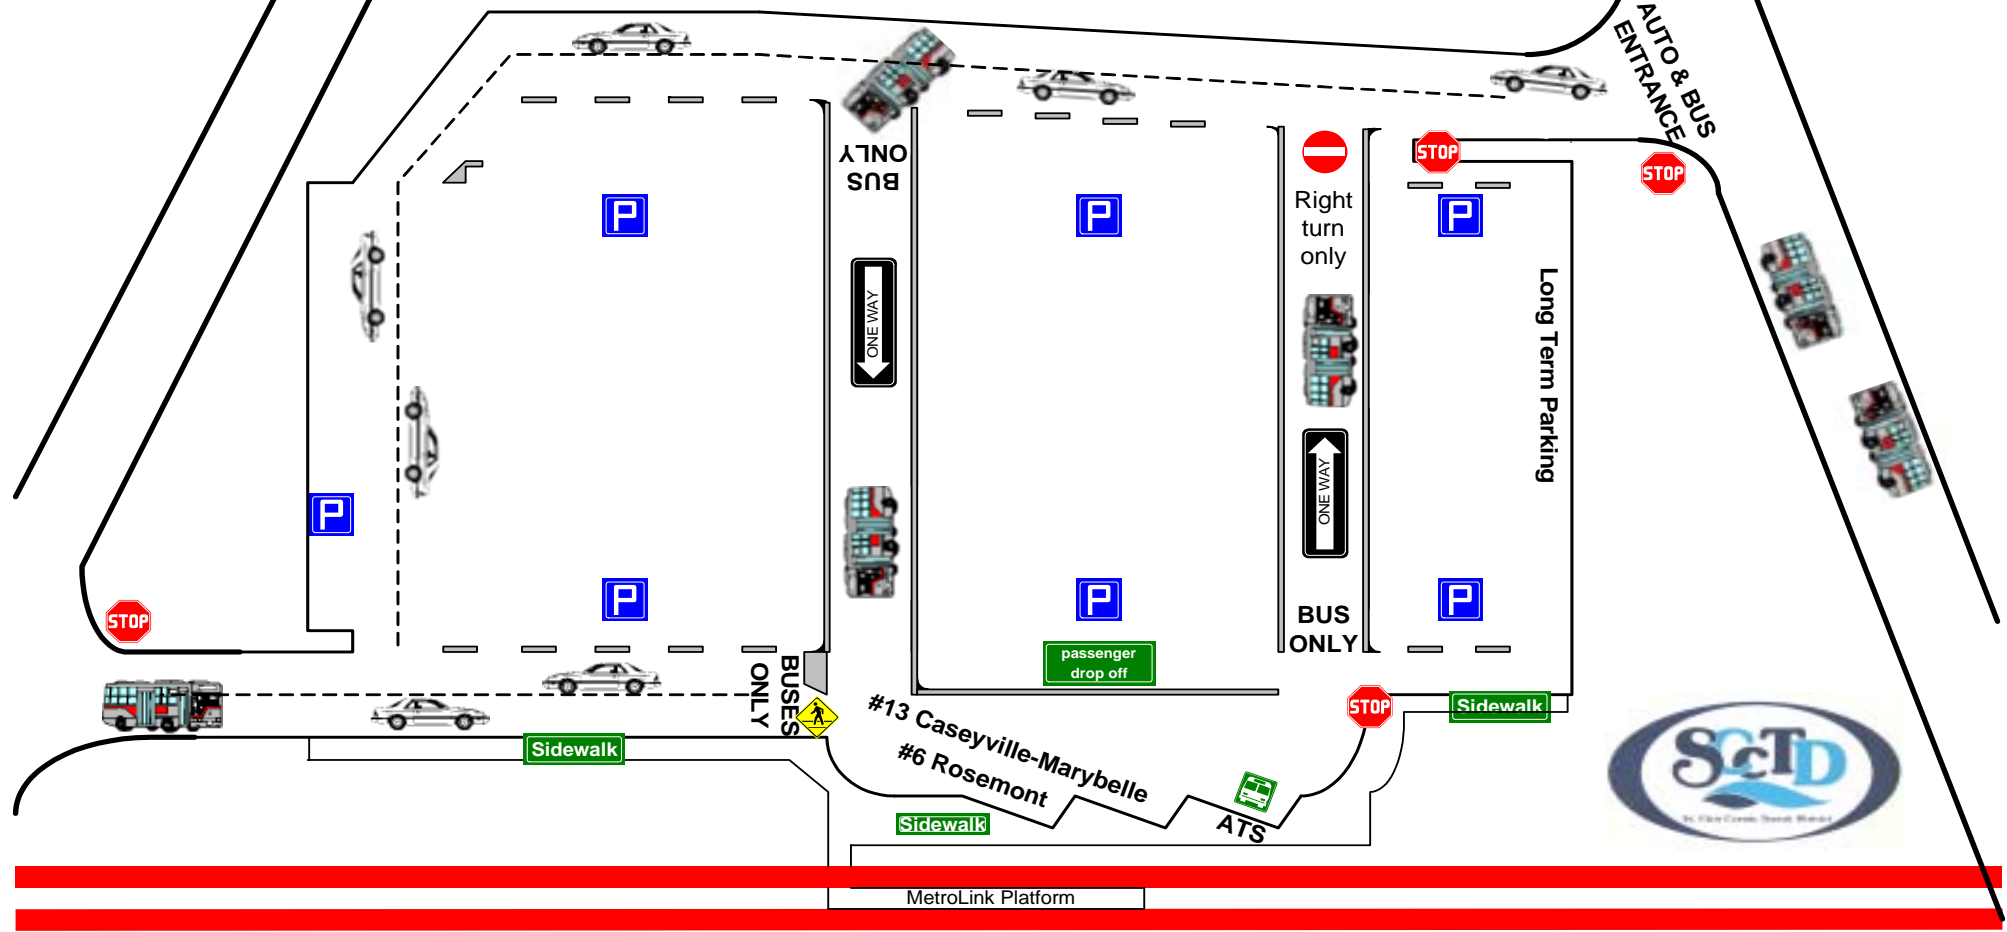

WASHINGTON PARK METROLINK STATION

EFFECTIVE NOVEMBER 30 2009

ST. Clair Ave.

Kingshighway

AUTO & BUS
ENTRANCE

MetroLink Platform