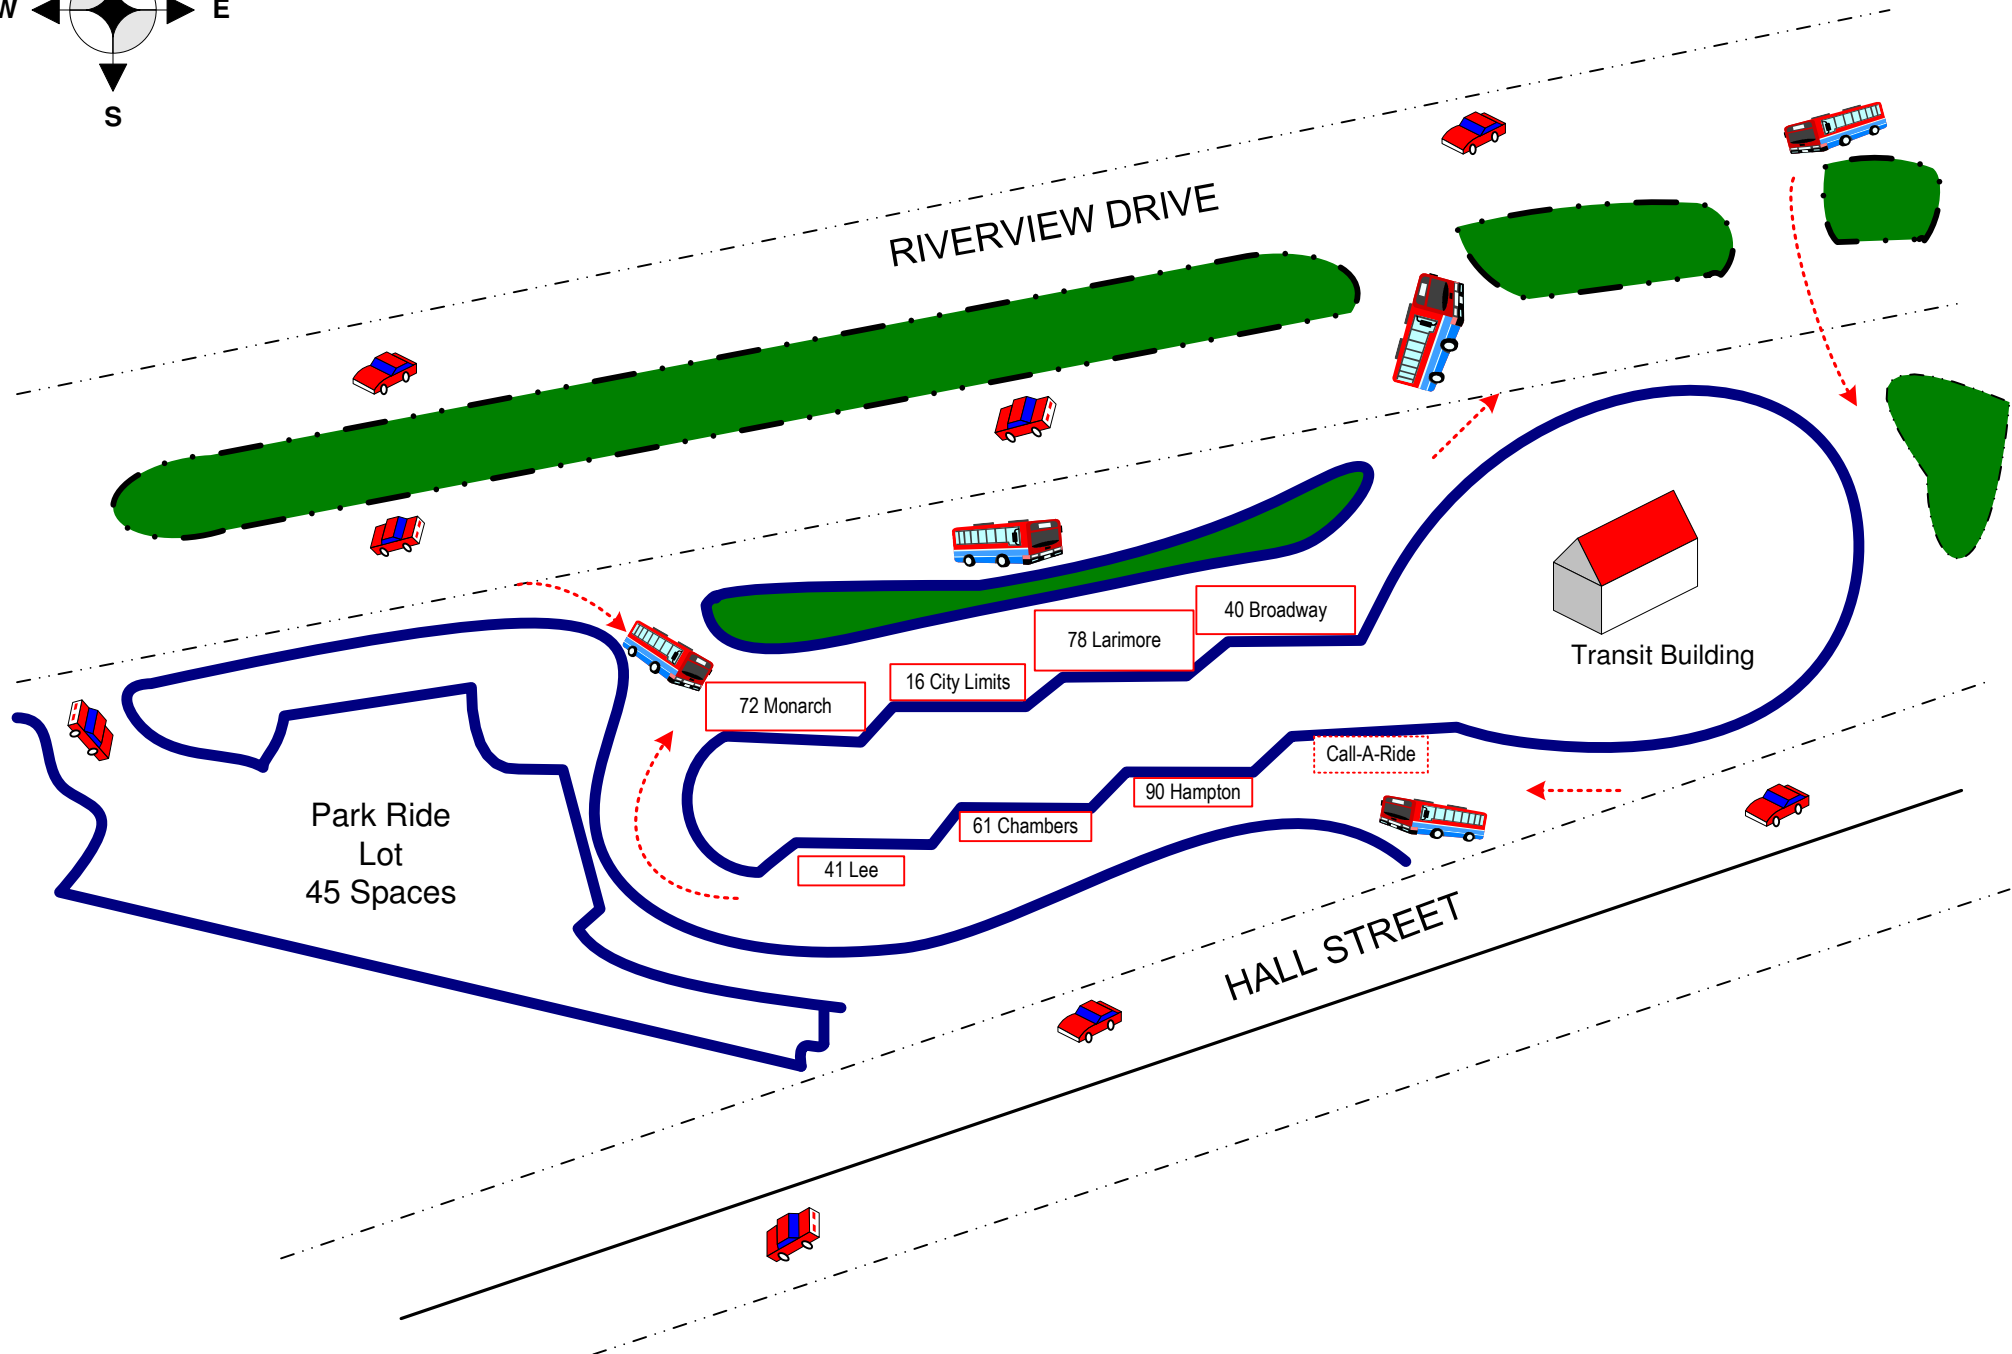

RIVERVIEW METROBUS CENTER

Effective Date: March 14, 2016