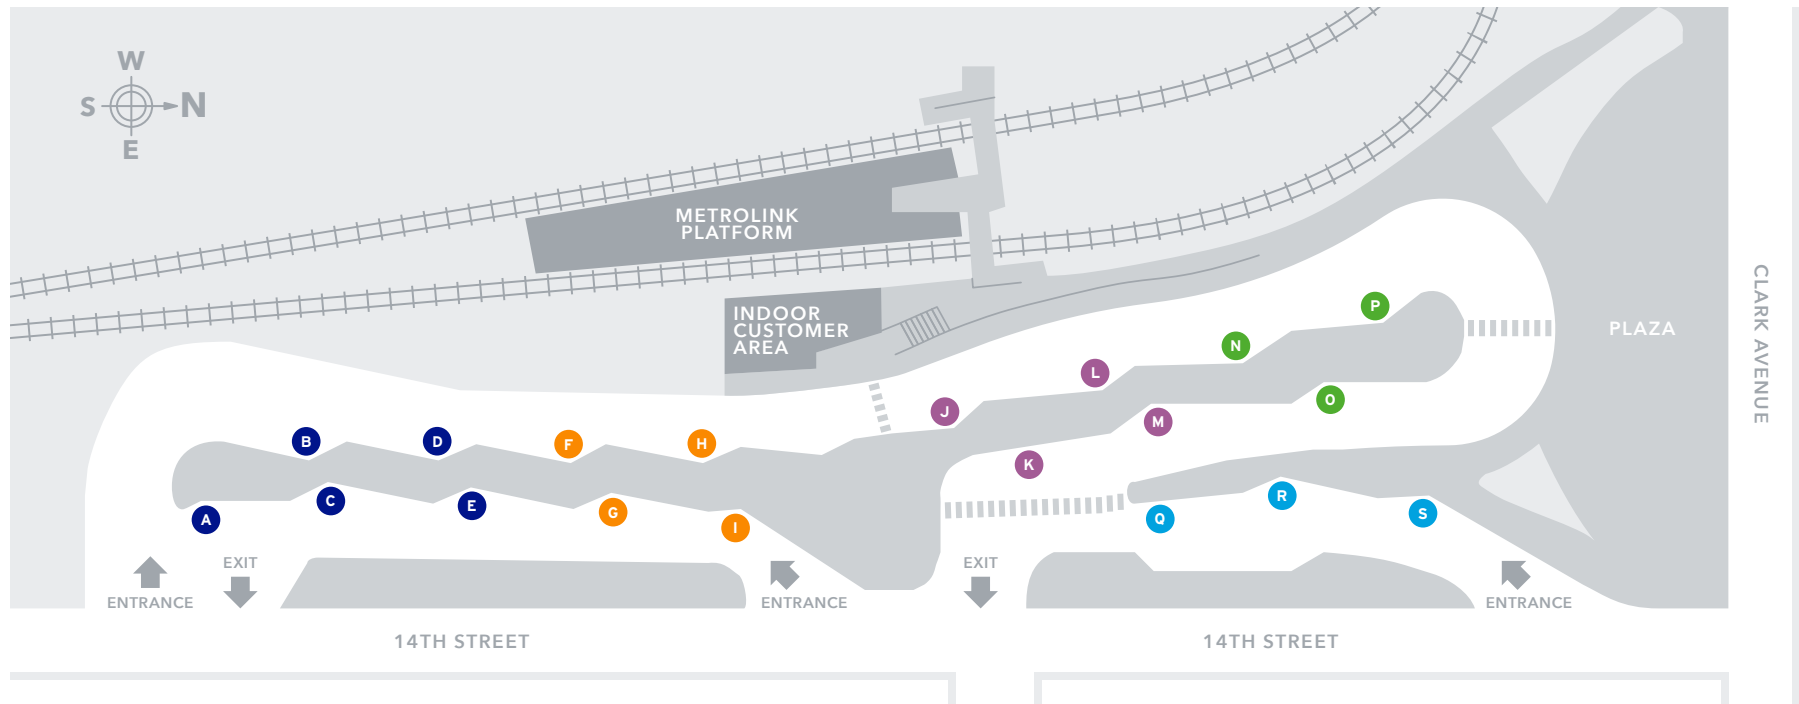

Catalan Loop

Effective Date: August 30, 2010

Metro

CENTRAL WEST END METROBUS CENTER

Effective Date: November 26, 2012

Bus Bay Map

Civic Center Transit Center

Starting November 27, 2017

- | | | | | |
|---|---|--|------------------------------|------------------------------|
| A #30 Arsenal | F #96 Market Street Shuttle | J #99 Downtown Trolley | N #74 Florissant | Q #10 Gravois-Lindell |
| B #19 St. Louis Ave. | G #8 Bates-Morganford
#80 Park-Shaw | K #78 Larimore
#40X I-55 Express
#58X Twin Oaks Express
#410X Eureka Express | O #94 Page | R #41 Lee |
| C #20 S. Broadway
#40 N. Broadway | H #32 ML King | L #73 Carondelet | P #174X North Express | S #4 Natural Bridge |
| D #31 Chouteau | I Call-A-Ride | M #97 Delmar | | |
| E #11 Chippewa | | | | |

South Meramec

South Central

58 To Delmar Gardens Chesterfield

258 To Chesterfield Valley

66 To Village Square

Shaw

DELMAR STATION

Effective date: January 8, 2016