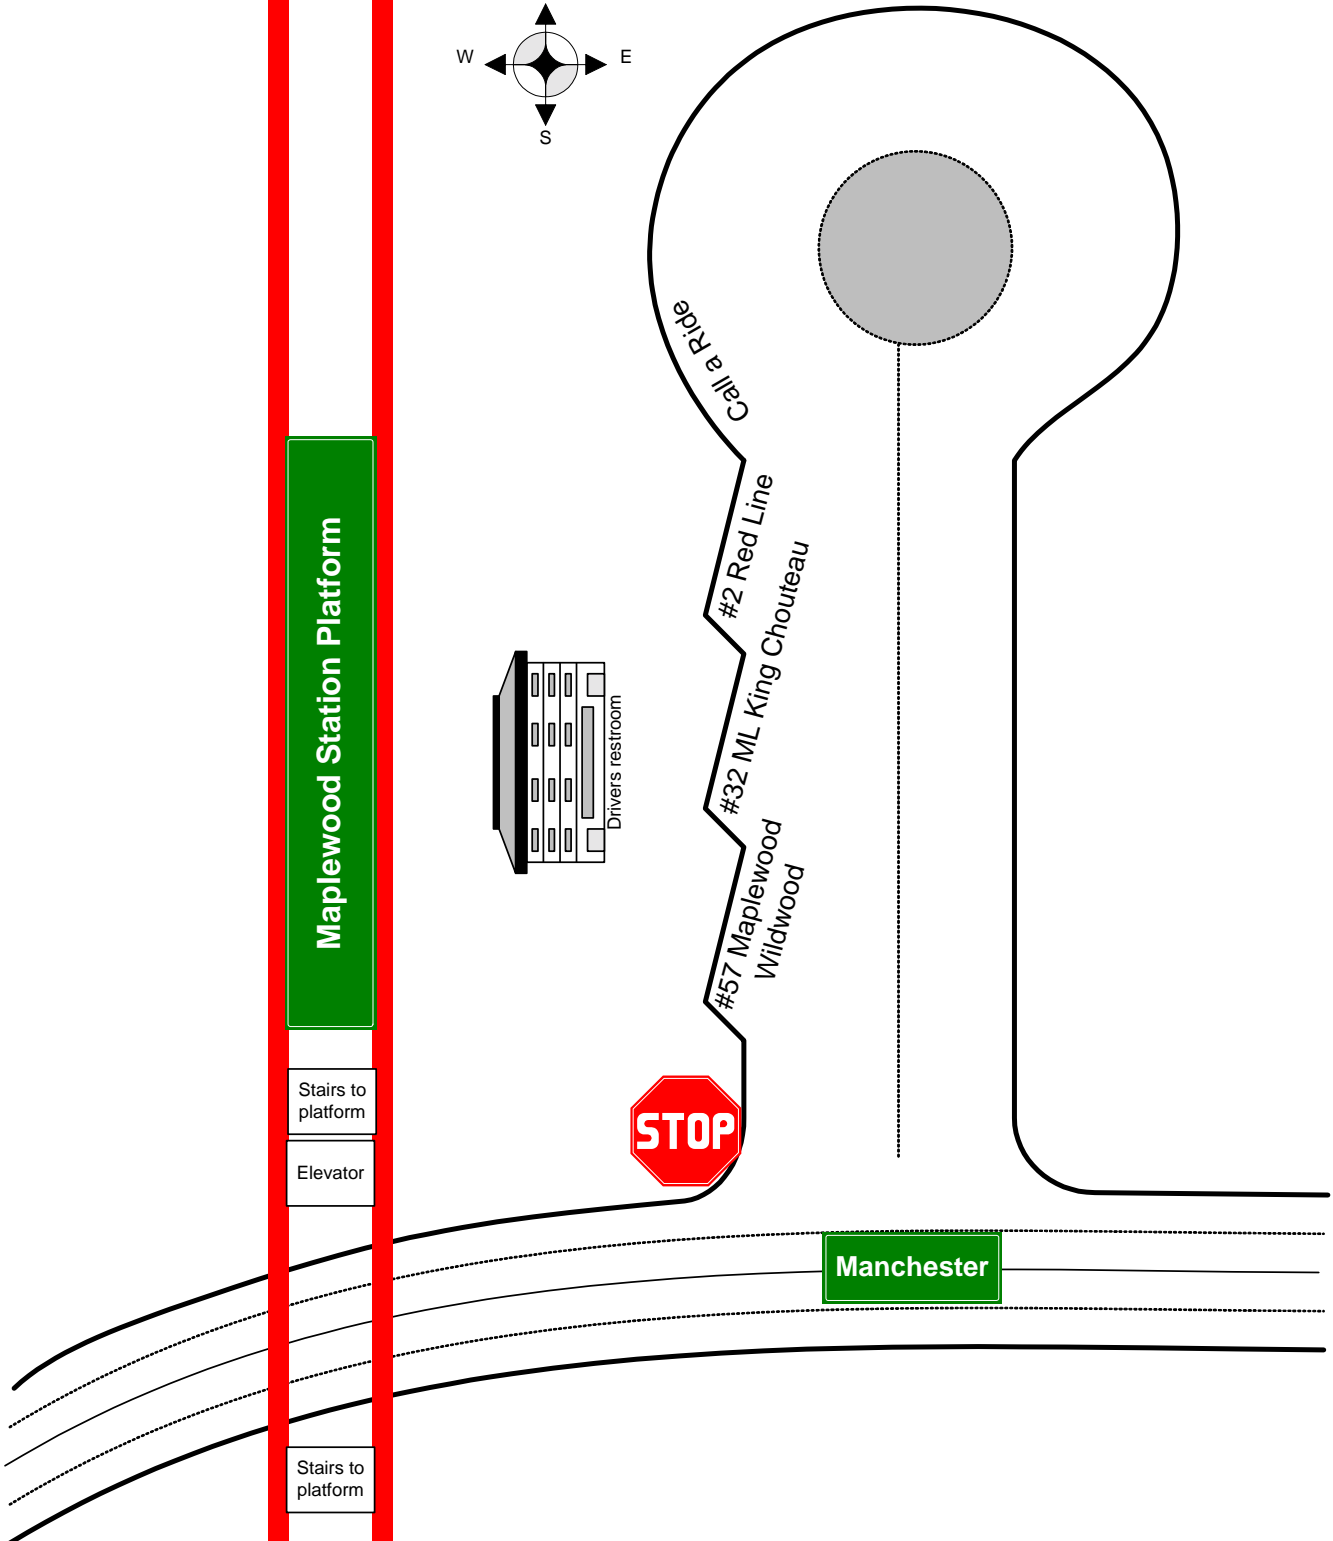

MAPLEWOOD LOOP

Effective: November 29, 2010

Maplewood Station Platform

Stairs to platform

Elevator

Stairs to platform

Driver's restroom

Call a Ride

#2 Red Line

#32 ML King Chouteau
Wildwood

#57 Maplewood
Wildwood

Manchester