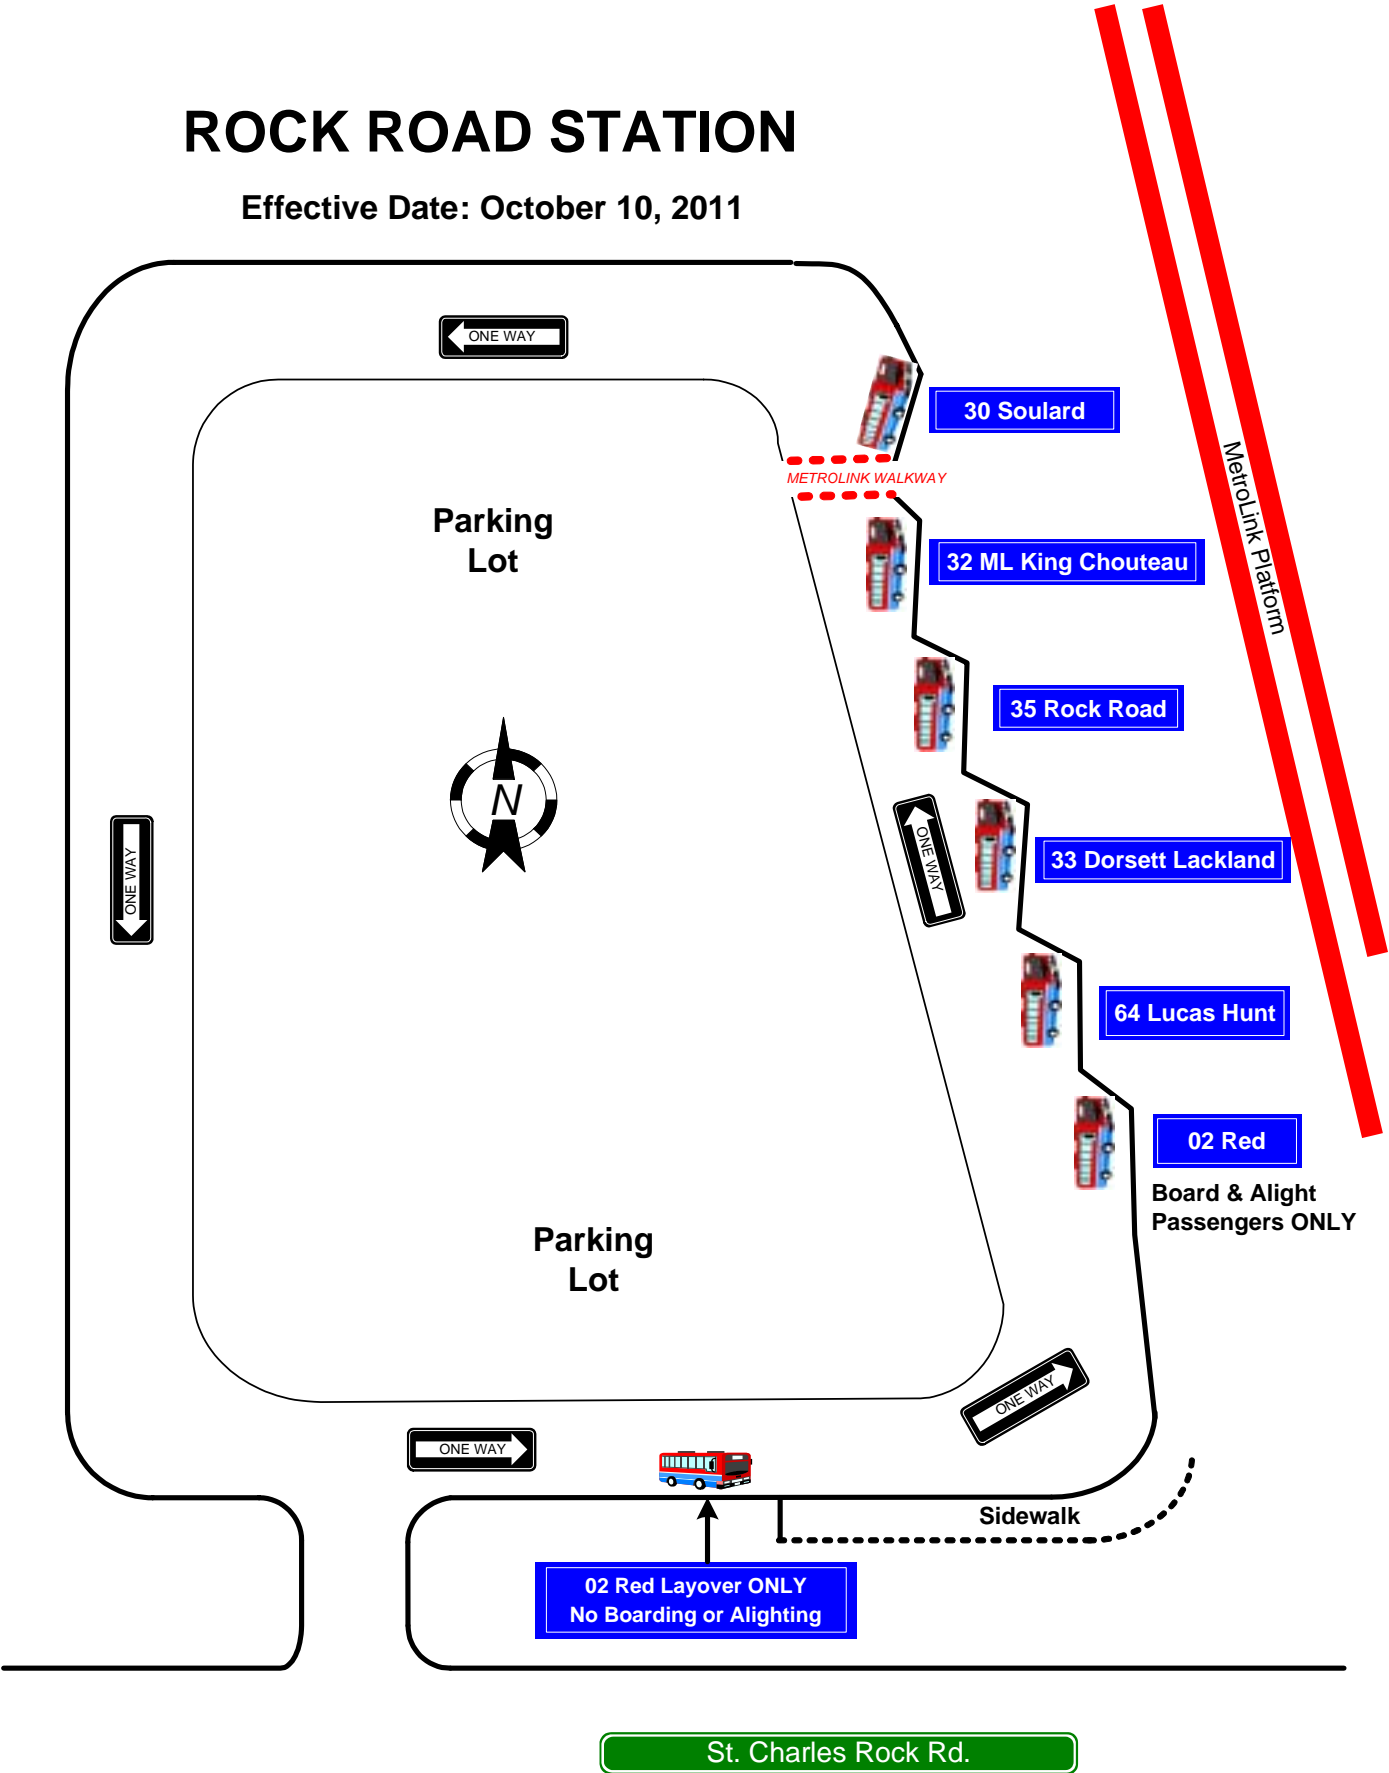

Drivers Restrooms

NORTH COUNTY TRANSIT CENTER

NORTH HANLEY METROLINK

EFFECTIVE: August 22, 2016

RIVERVIEW METROBUS CENTER

Effective Date: March 14, 2016

ROCK ROAD STATION

Effective Date: October 10, 2011