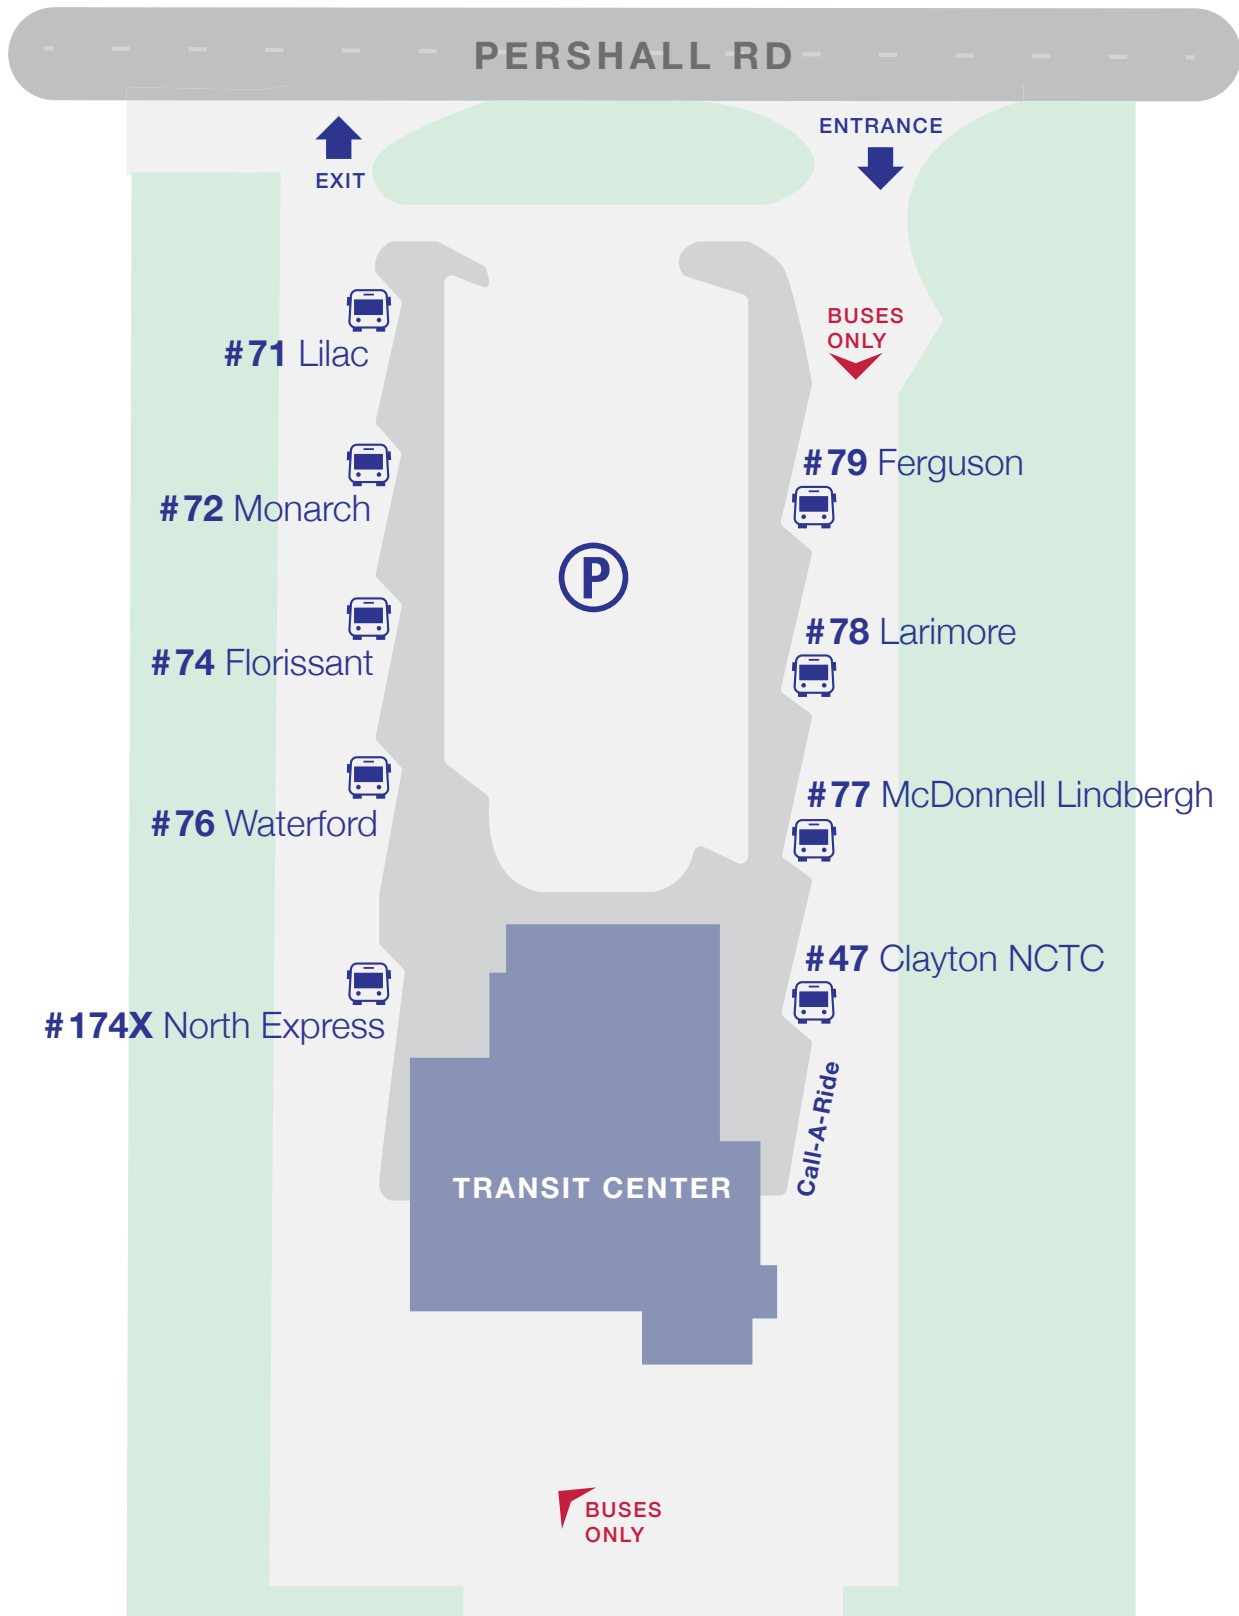

NORTH COUNTY TRANSIT CENTER