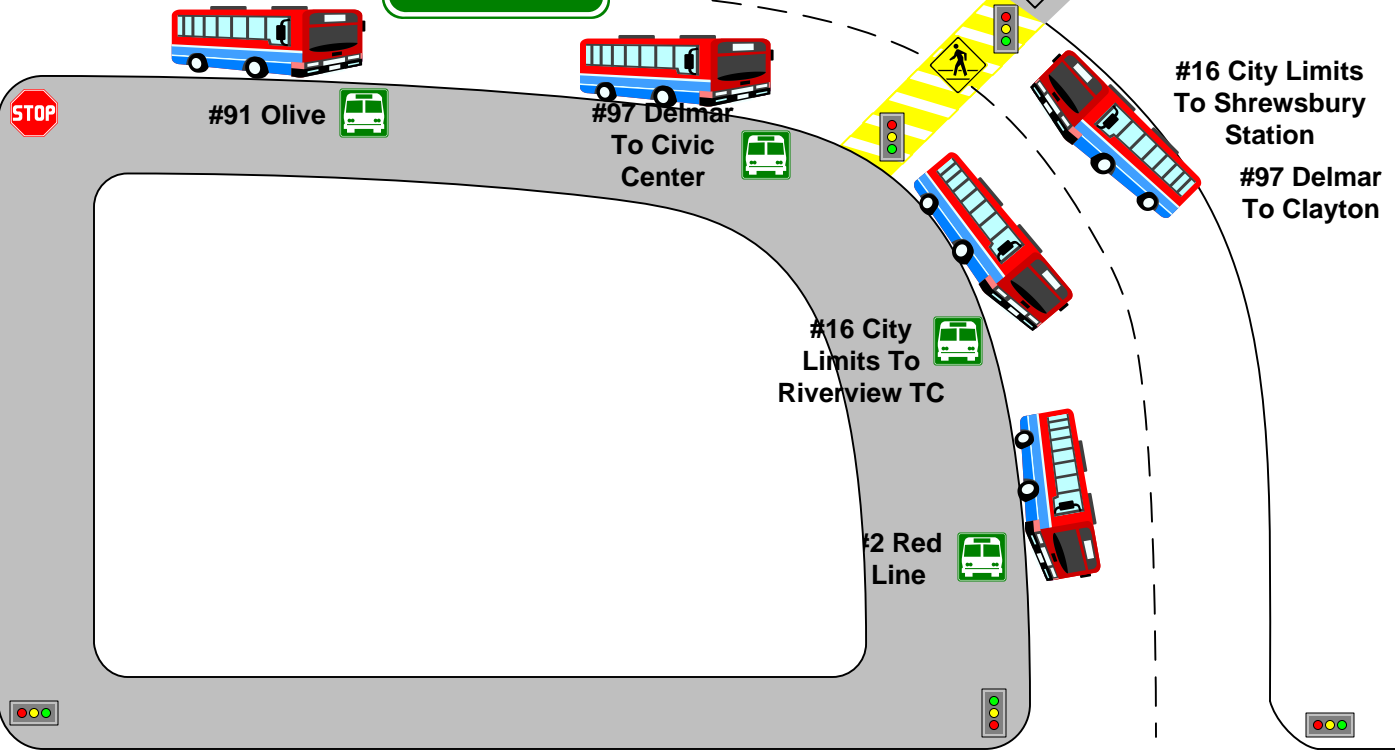

South Meramec

South Central

58 To Delmar Gardens Chesterfield

258 To Chesterfield Valley

66 To Village Square

Shaw

DELMAR STATION

Effective date: January 8, 2016

Metro

METROLINK

Enright

Des Peres

Rosedale

Delmar

MAPLEWOOD LOOP

Effective: November 29, 2010

Maplewood Station Platform

Stairs to platform

Elevator

Stairs to platform

Driver's restroom

Call a Ride

#2 Red Line

#32 ML King Chouteau
Wildwood