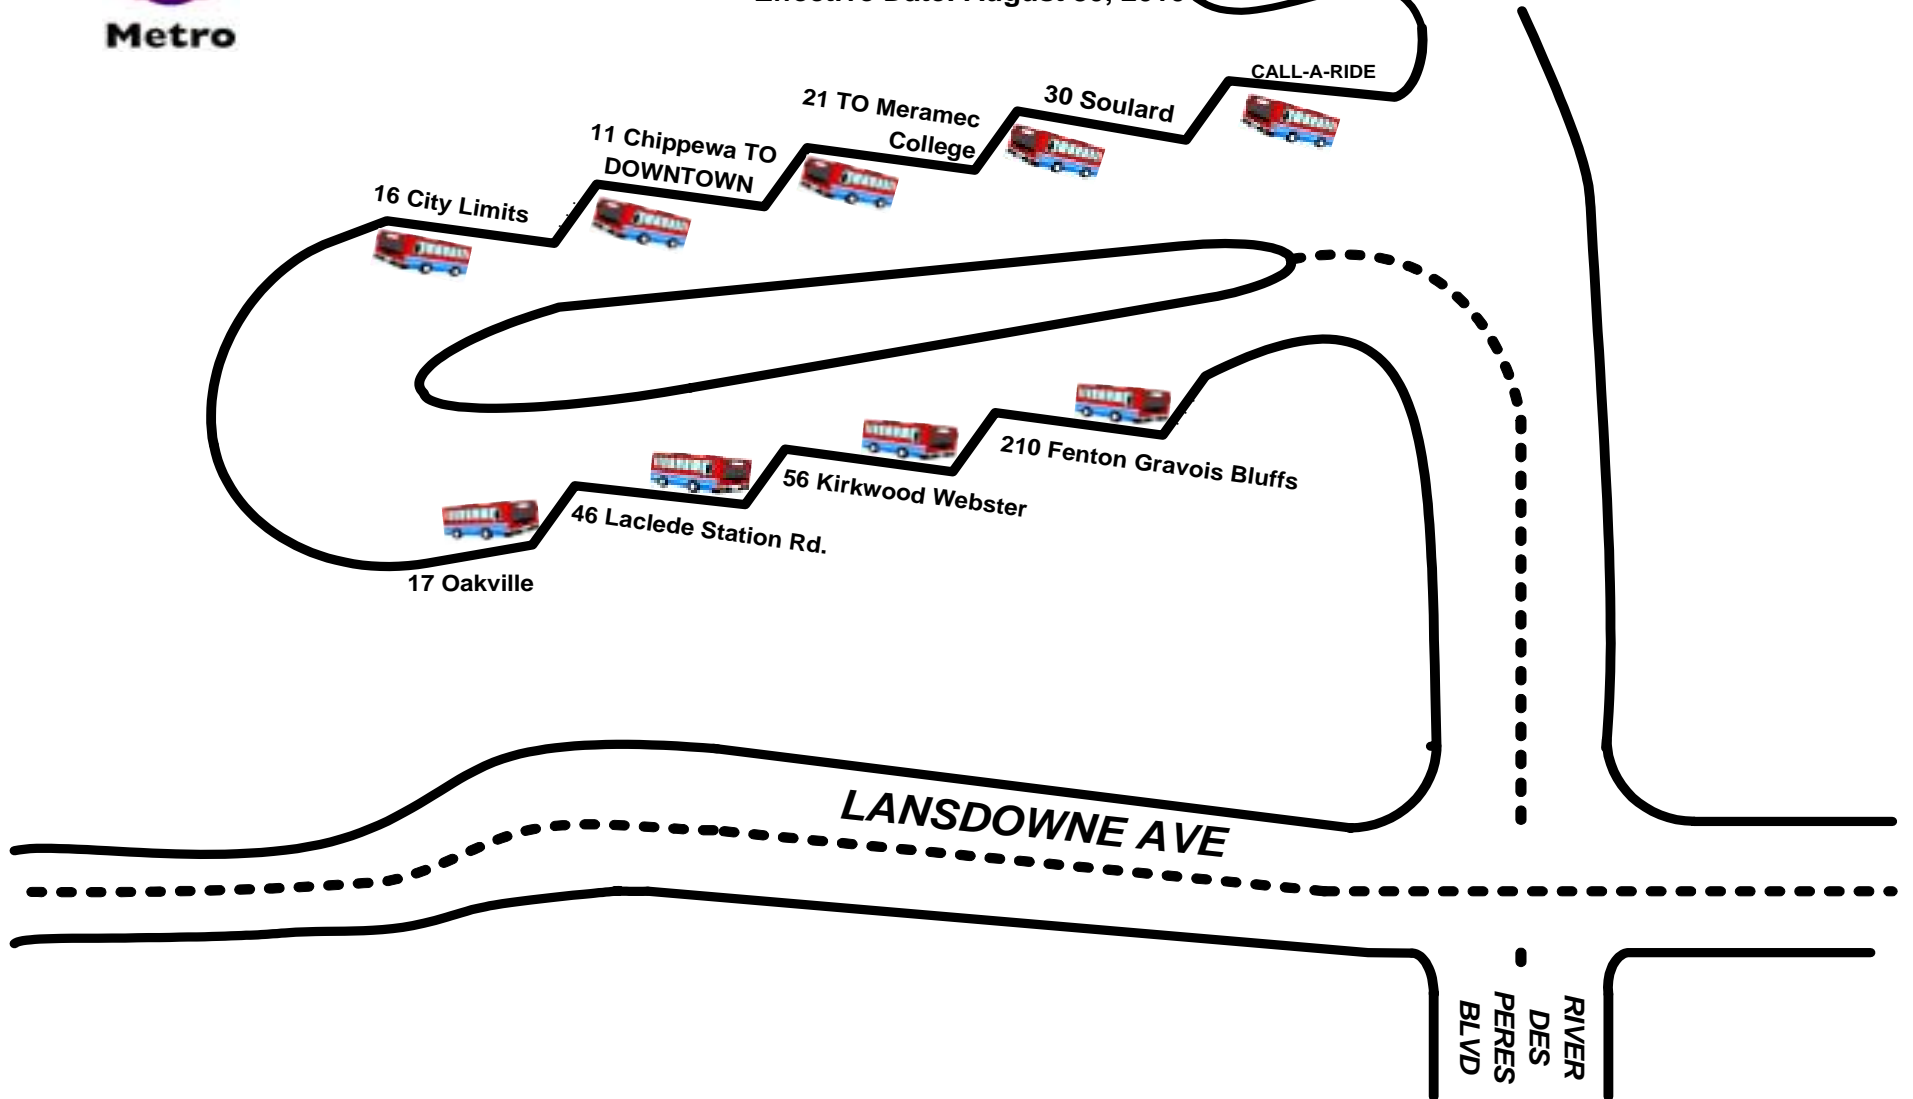

SHREWSBURY METROBUS CENTER

Effective Date: August 30, 2010

Edward Jones to
Maryville Campus

MISSOURI AVENUE

Sidewalk

5TH & MISSOURI METROLINK STATION

Sidewalk

Bus Shelter