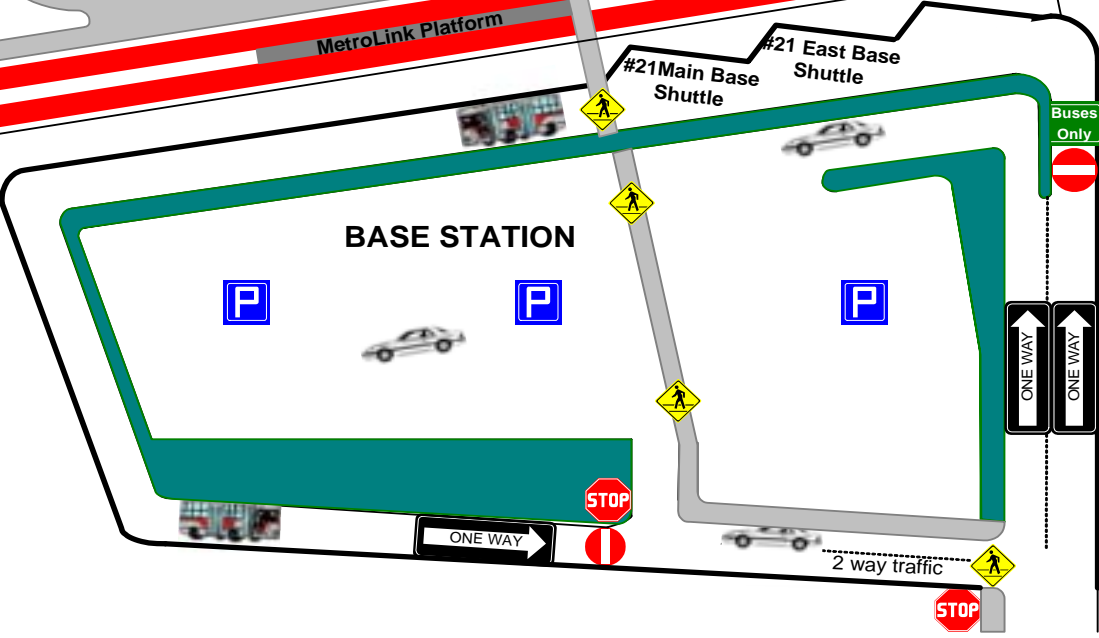

ONE WAY

ONE WAY

2 way traffic

STOP

STOP

ONE WAY