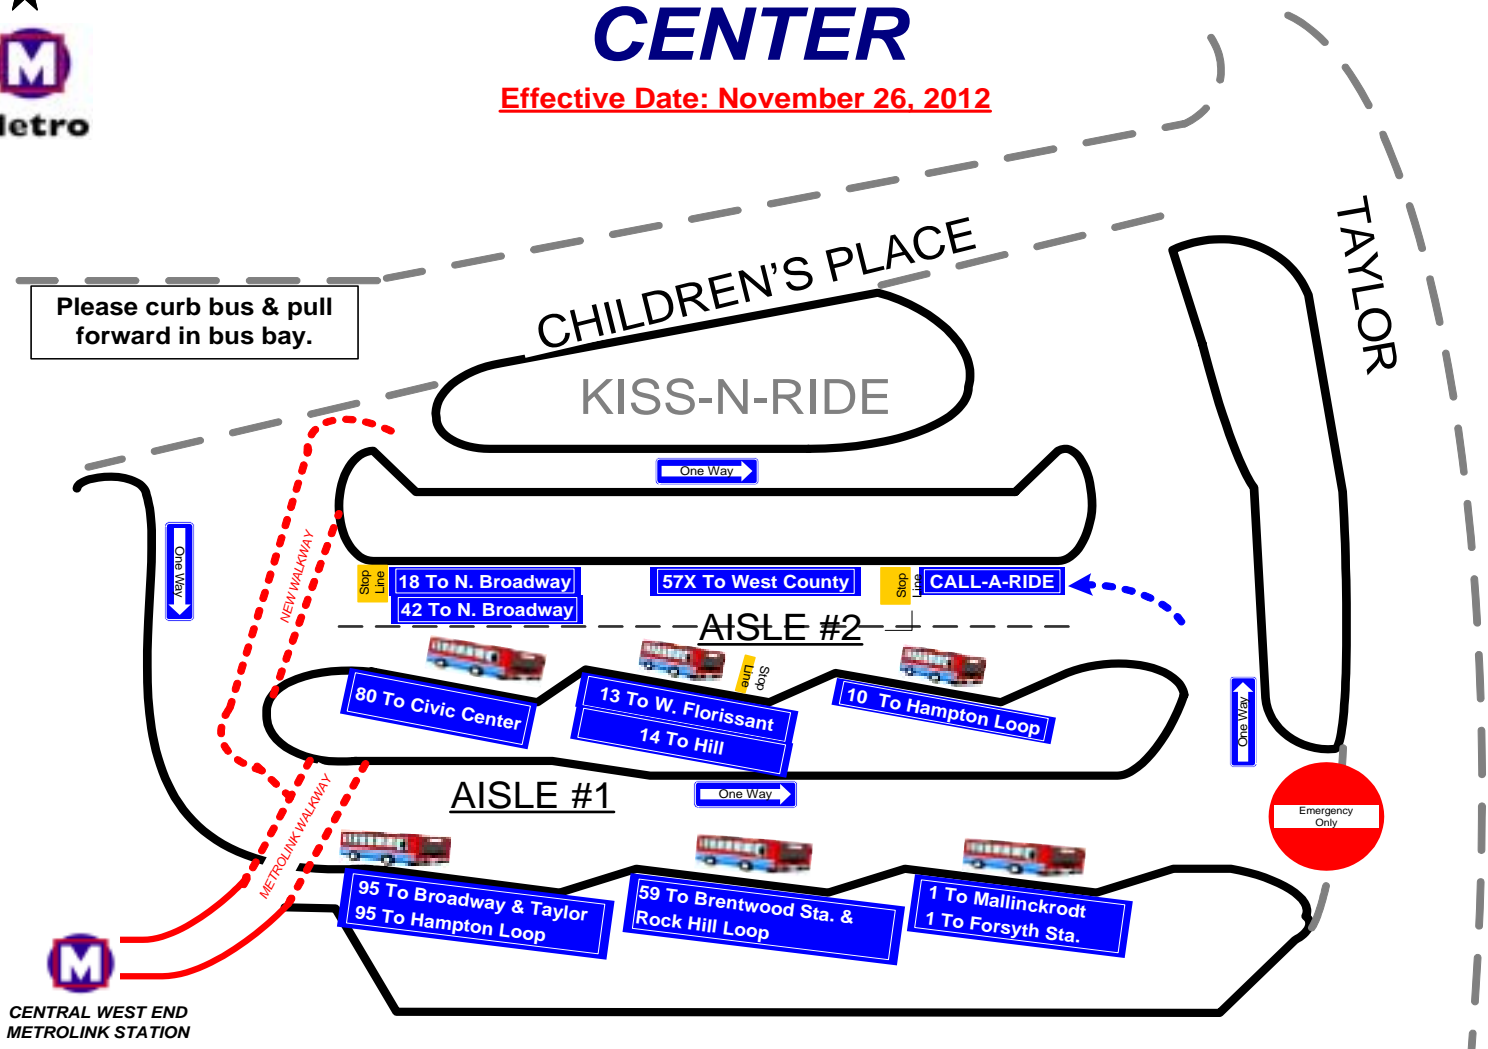

Catalan Loop

Effective Date: August 30, 2010

Metro

CENTRAL WEST END METROBUS CENTER

Effective Date: November 26, 2012

Bus Bay Map

Civic Center Transit Center

Starting November 27, 2017

South Meramec

South Central

58 To Delmar Gardens Chesterfield

258 To Chesterfield Valley

66 To Village Square

Shaw

DELMAR STATION

Effective date: January 8, 2016