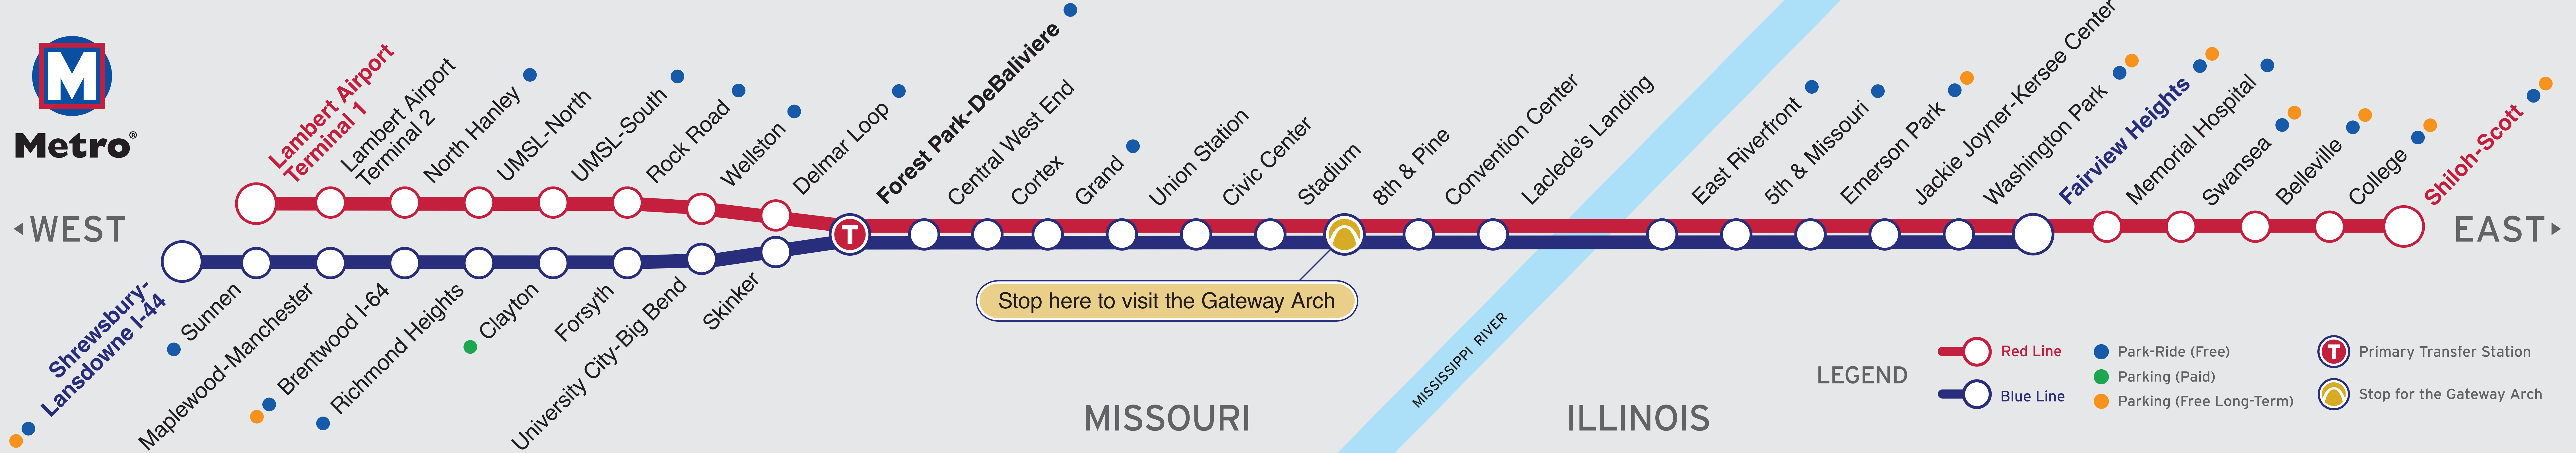

Metro

◀ WEST

EAST ▶

Stop here to visit the Gateway Arch

LEGEND

- Red Line
- Blue Line
- Park-Ride (Free)
- Parking (Paid)
- Parking (Free Long-Term)
- Primary Transfer Station (T)
- Stop for the Gateway Arch

MISSOURI

ILLINOIS