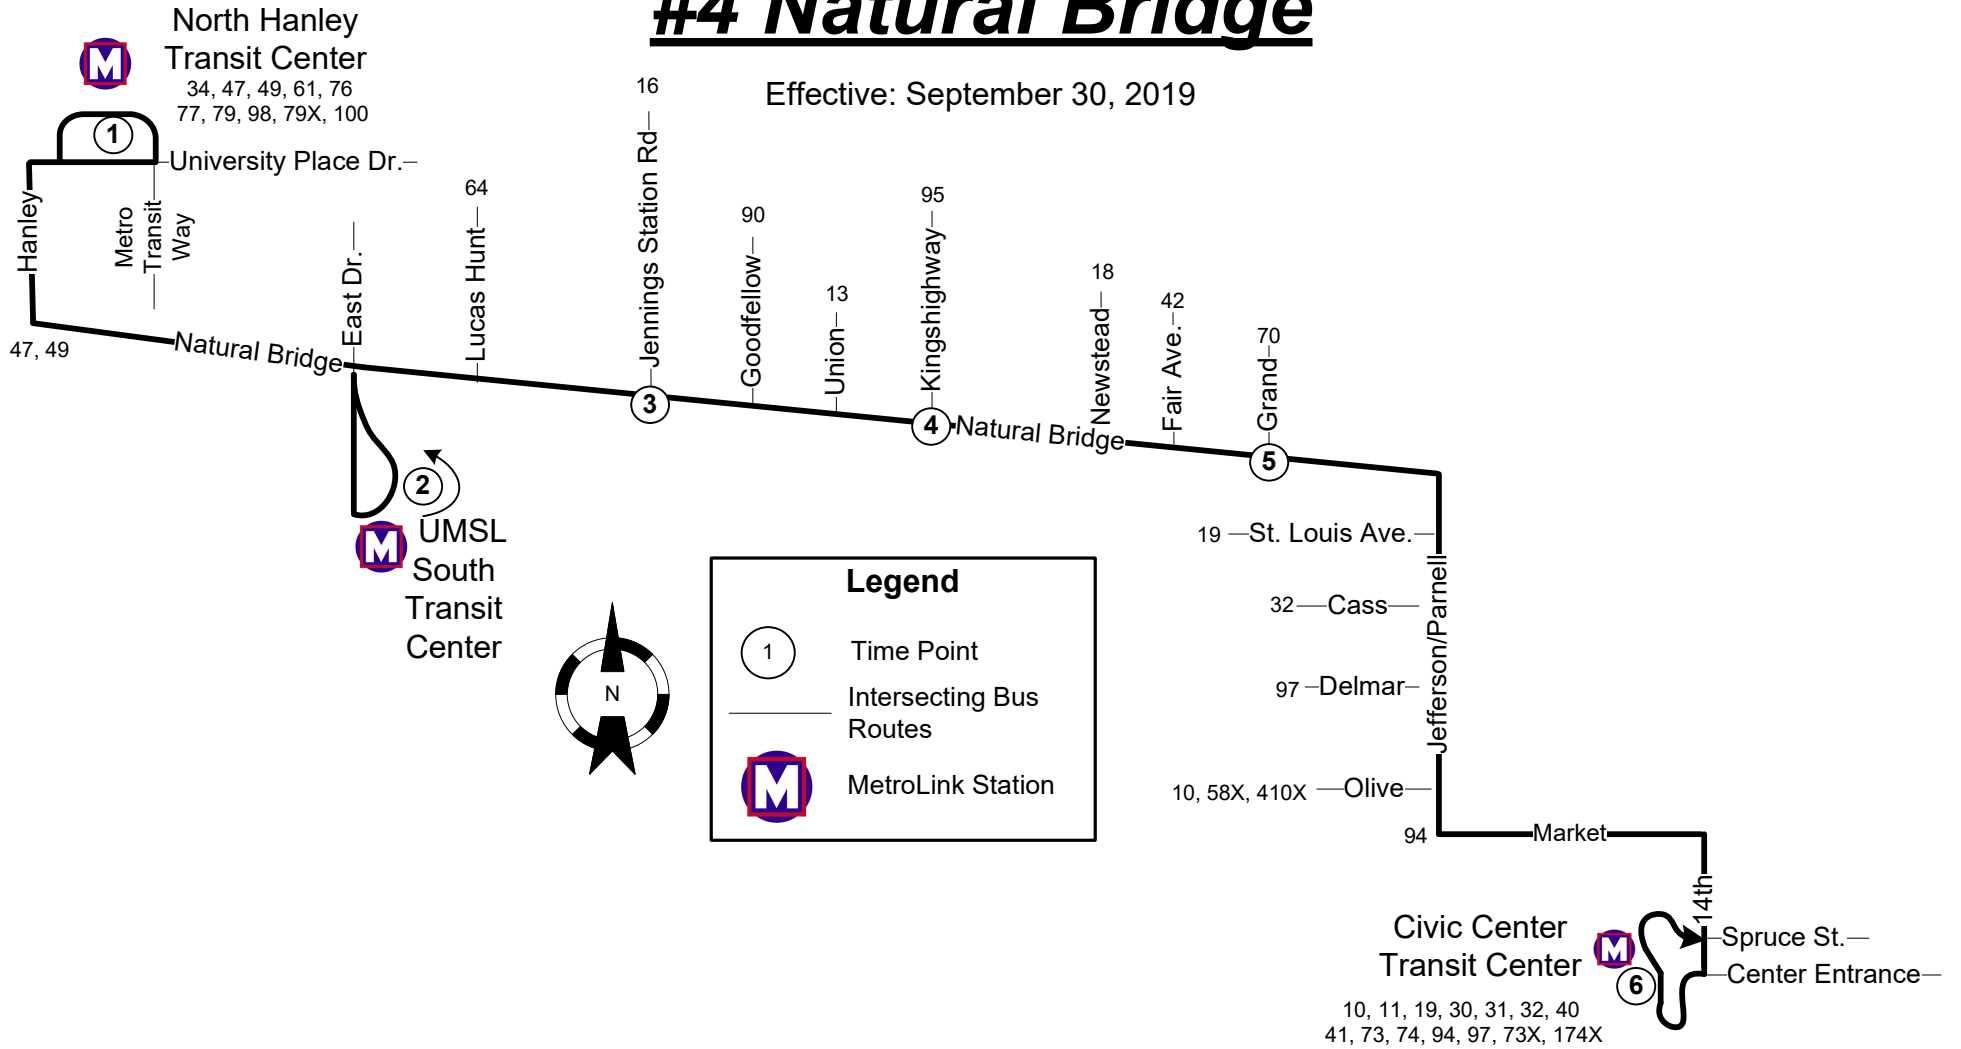

#4 Natural Bridge

Effective: September 30, 2019

Legend

- ① Time Point
- Intersecting Bus Routes
- M MetroLink Station

4 Natural Bridge

EASTBOUND

North Hanley Transit Center	UMSL South Transit Center	Jennings Sta Rd & Natural Bridge	Natural Bridge & Kingshighway	Grand & Natural Bridge	Civic Center Transit Center
1	2	3	4	5	6
AM Service					
3:50	3:57	4:05	4:13	4:23	4:35
4:25	4:32	4:40	4:48	4:58	5:10
4:54	5:01	5:10	5:18	5:28	5:40
5:23	5:30	5:39	5:48	5:58	6:10
5:49	5:57	6:06	6:16	6:27	6:40
6:19	6:27	6:36	6:46	6:57	7:10
6:49	6:57	7:06	7:16	7:27	7:40
7:19	7:27	7:36	7:46	7:57	8:10
7:49	7:57	8:06	8:16	8:27	8:40
8:19	8:27	8:36	8:46	8:57	9:10
8:49	8:57	9:06	9:16	9:27	9:40
9:19	9:27	9:36	9:46	9:57	10:10
9:49	9:57	10:06	10:16	10:27	10:40
10:19	10:27	10:36	10:46	10:57	11:10
10:49	10:57	11:06	11:16	11:27	11:40
11:19	11:27	11:36	11:46	11:57	12:10
11:49	11:57	12:06	12:16	12:27	12:40
PM Service					
12:19	12:27	12:36	12:46	12:57	1:10
12:49	12:57	1:06	1:16	1:27	1:40
1:19	1:27	1:36	1:46	1:57	2:10
1:49	1:57	2:06	2:16	2:27	2:40
2:19	2:27	2:36	2:46	2:57	3:10
2:49	2:57	3:06	3:16	3:27	3:40
3:19	3:27	3:36	3:46	3:57	4:10
3:49	3:57	4:06	4:16	4:27	4:40
4:19	4:27	4:36	4:46	4:57	5:10
4:49	4:57	5:06	5:16	5:27	5:40
5:19	5:27	5:36	5:46	5:57	6:10
5:51	5:59	6:08	6:17	6:27	6:40
6:21	6:29	6:38	6:47	6:57	7:10
6:53	7:00	7:09	7:18	7:28	7:40
7:23	7:30	7:39	7:48	7:58	8:10
7:55	8:02	8:10	8:18	8:28	8:40
8:25	8:32	8:40	8:48	8:58	9:10
8:55	9:02	9:10	9:18	9:28	9:40
9:25	9:32	9:40	9:48	9:58	10:10
9:55	10:02	10:10	10:18	10:28	10:40
10:25	10:32	10:40	10:48	10:58	11:10
10:58	11:05	11:12	11:20	11:28	11:40
11:28	11:35	11:42	11:50	11:58	12:10