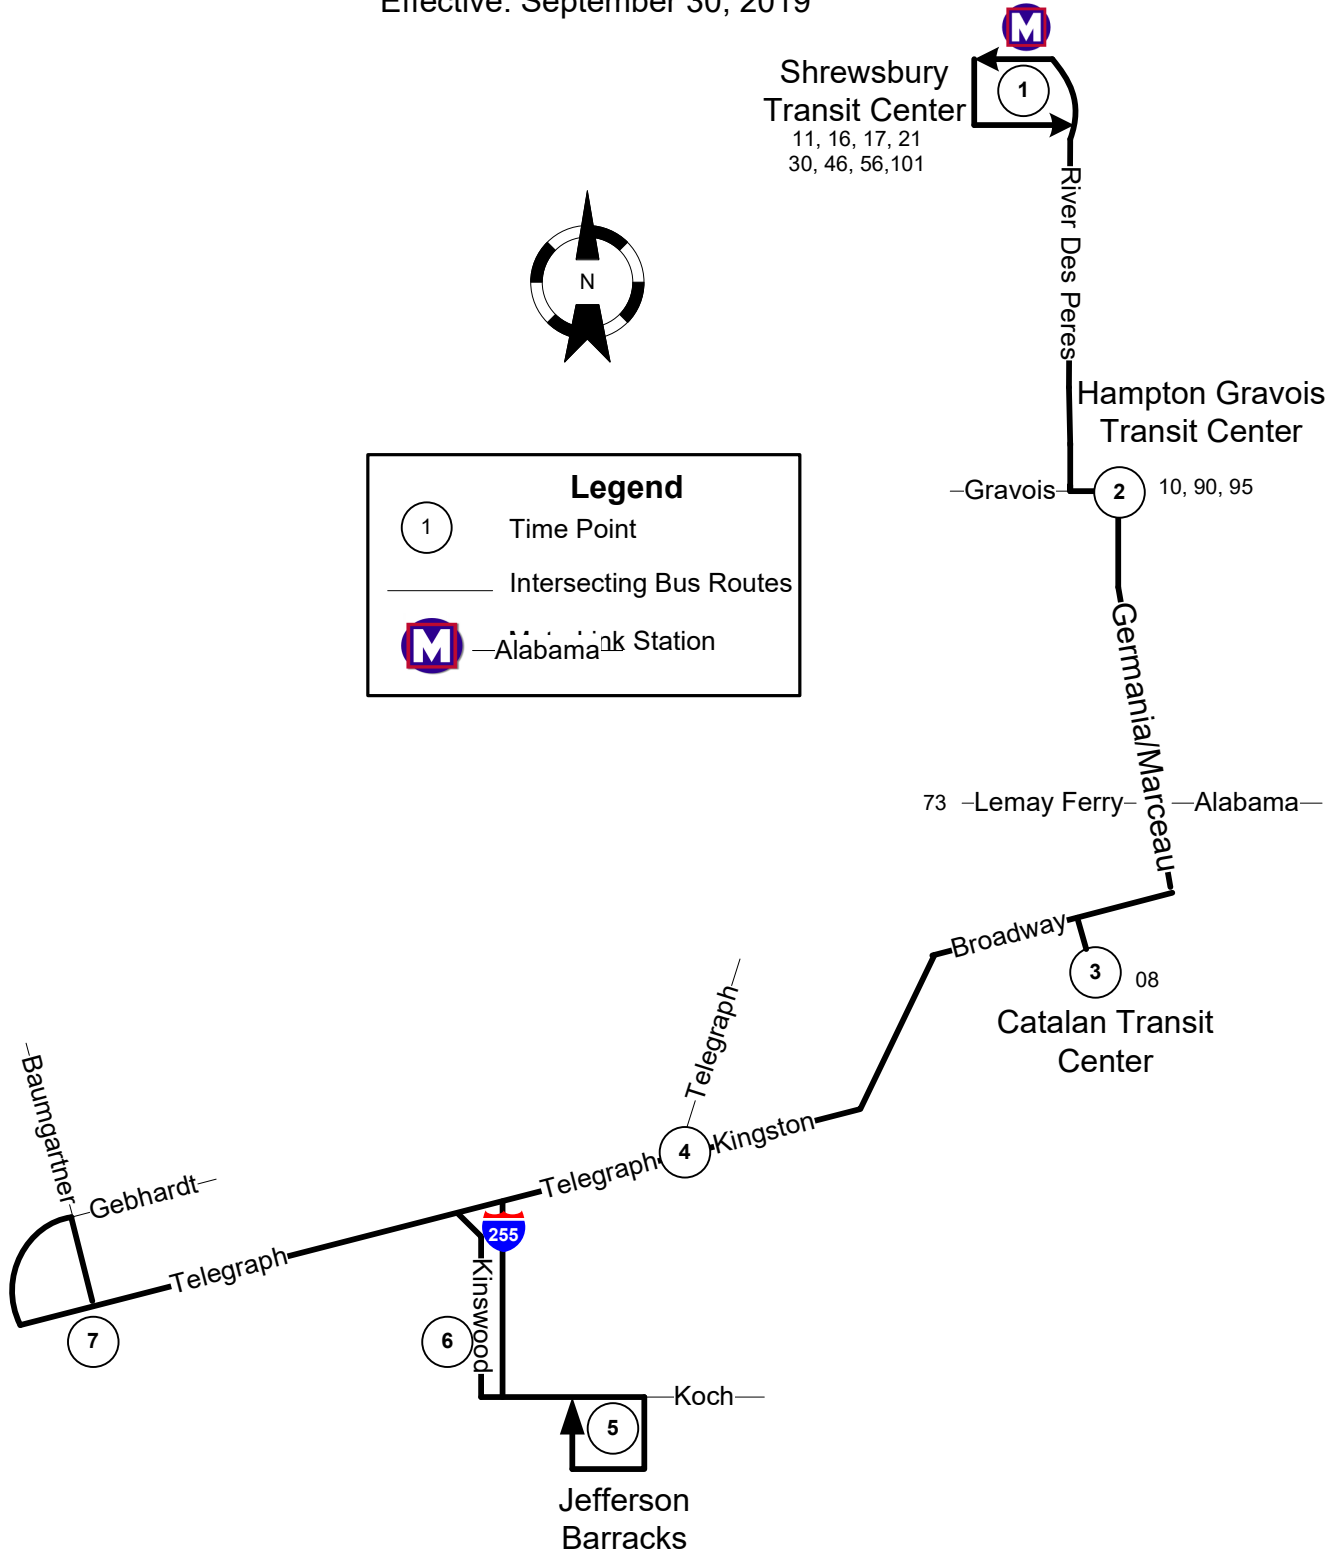

#9 Oakville

Effective: September 30, 2019

Legend

① Time Point

— Intersecting Bus Routes

— Alabama Park Station