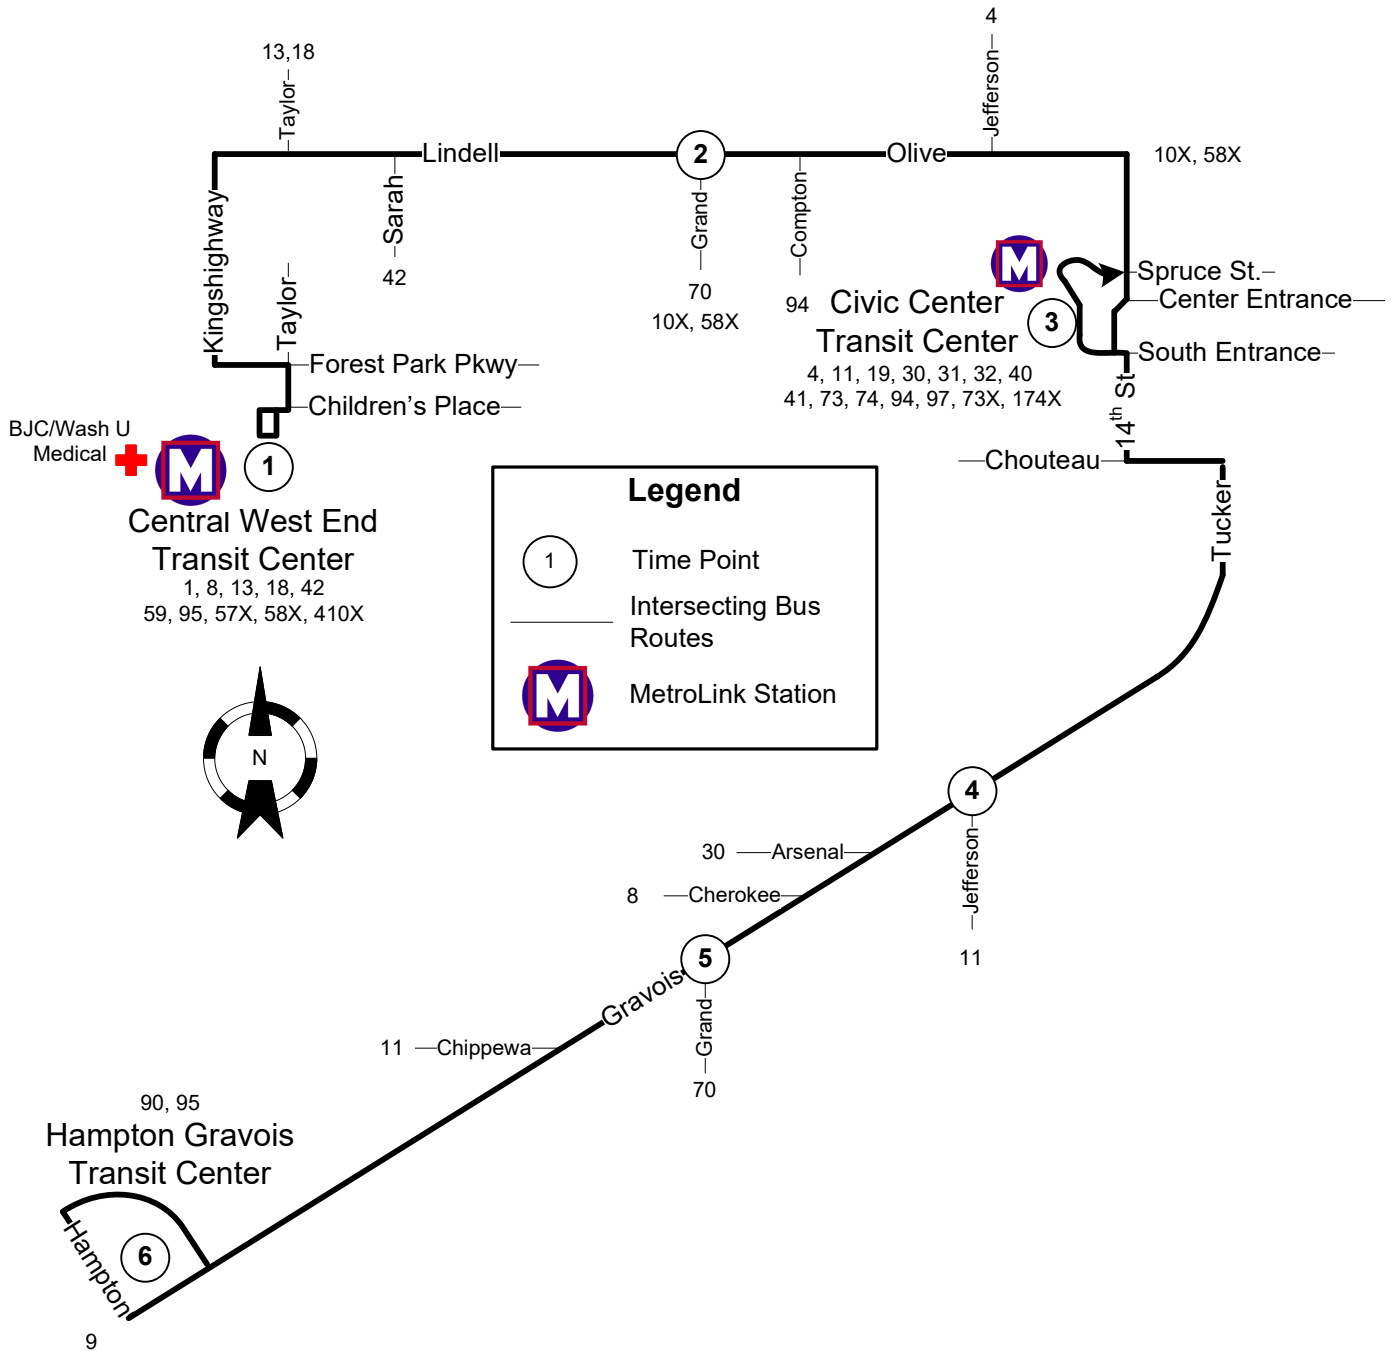

#10 Gravois-Lindell

Effective: September 30, 2019