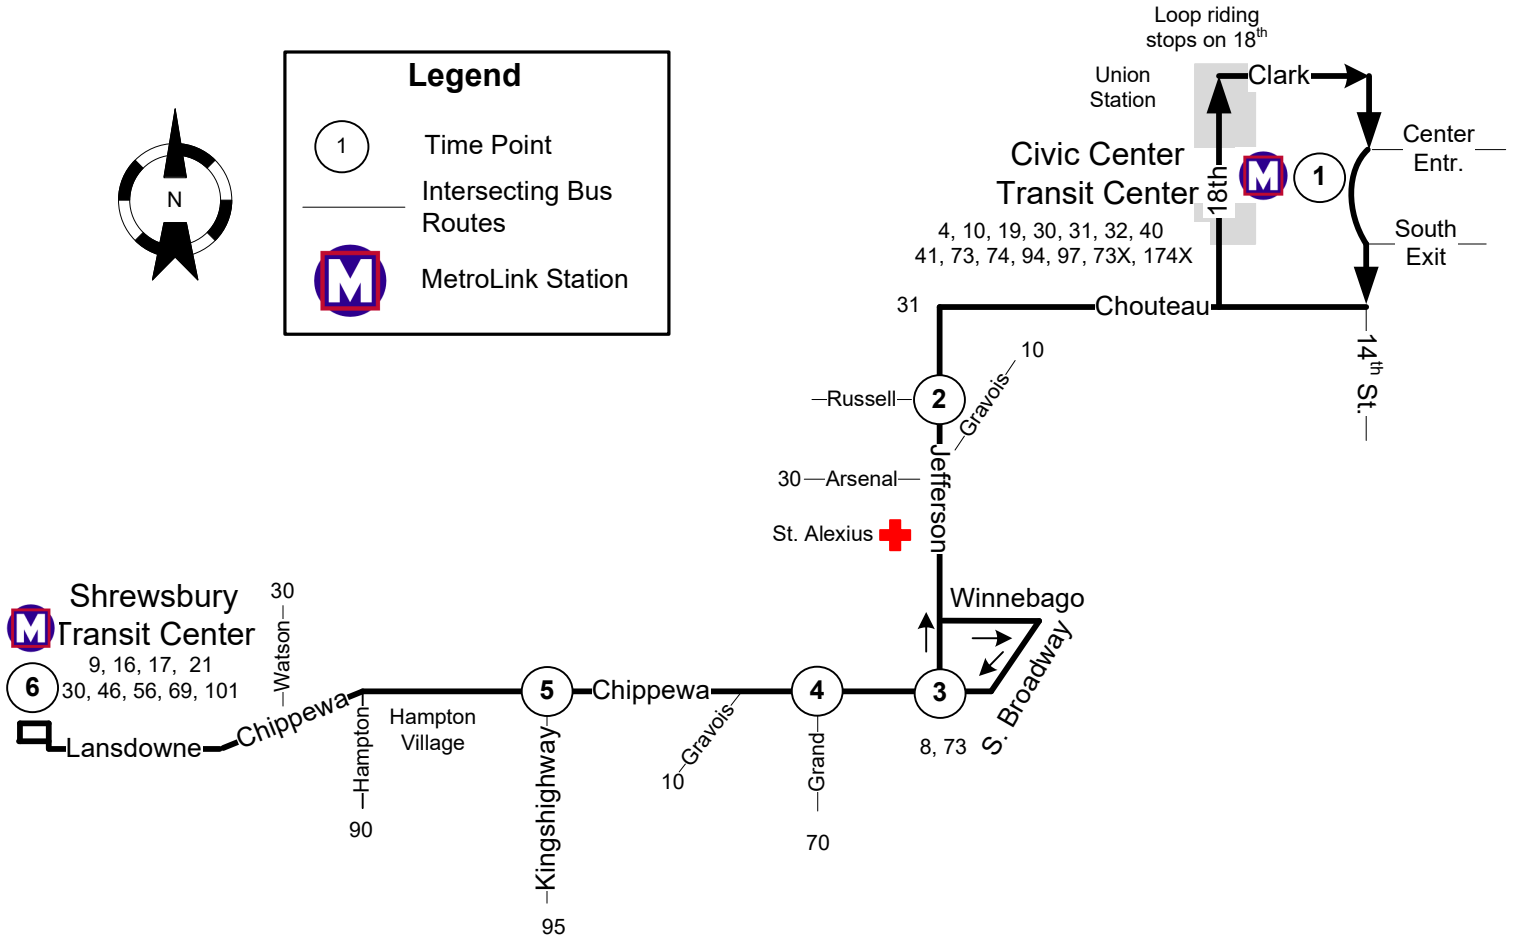

#11 Chippewa

Effective: September 30, 2019

Legend

- 1 Time Point
- Intersecting Bus Routes
- MetroLink Station