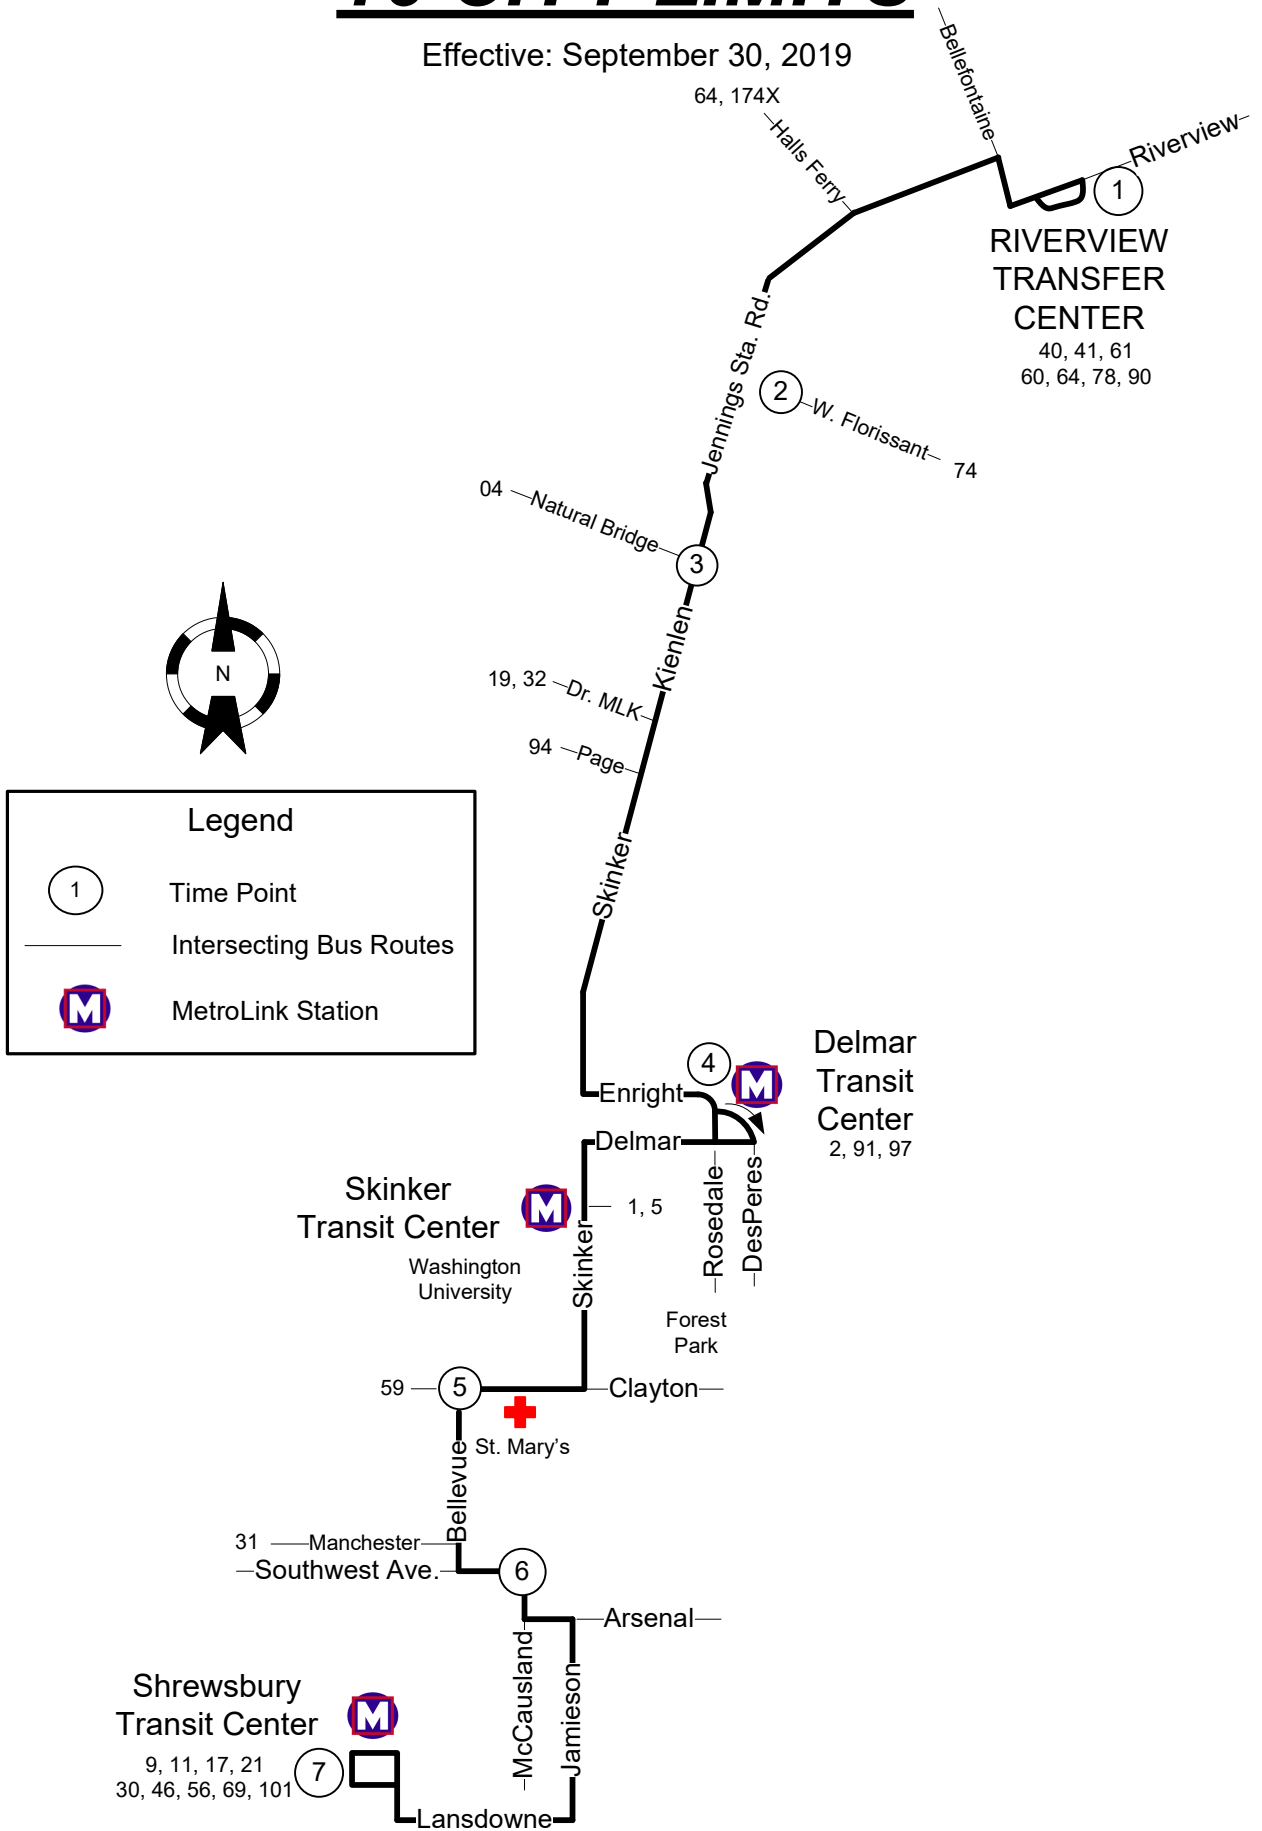

16 CITY LIMITS

Effective: September 30, 2019