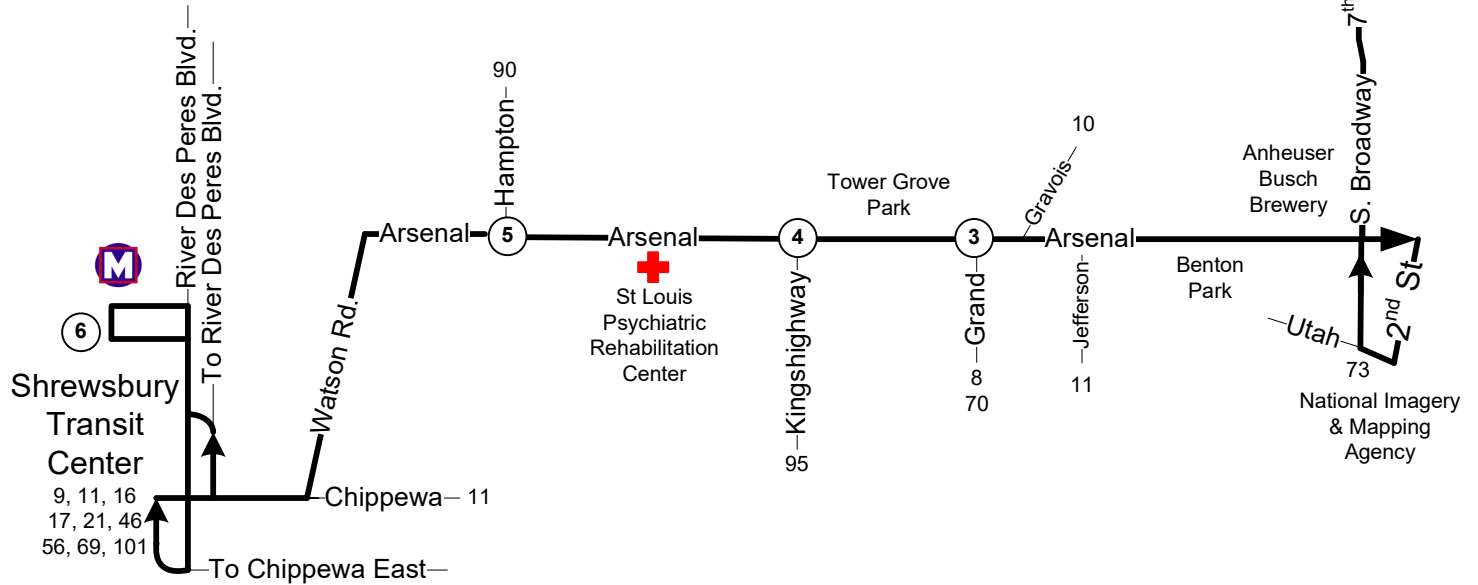

#30 Arsenal

Effective: September 30, 2019

Civic Center
Transit Center

4, 10, 11, 19, 31, 32, 40
41, 73, 74, 94, 97, 73X, 174X