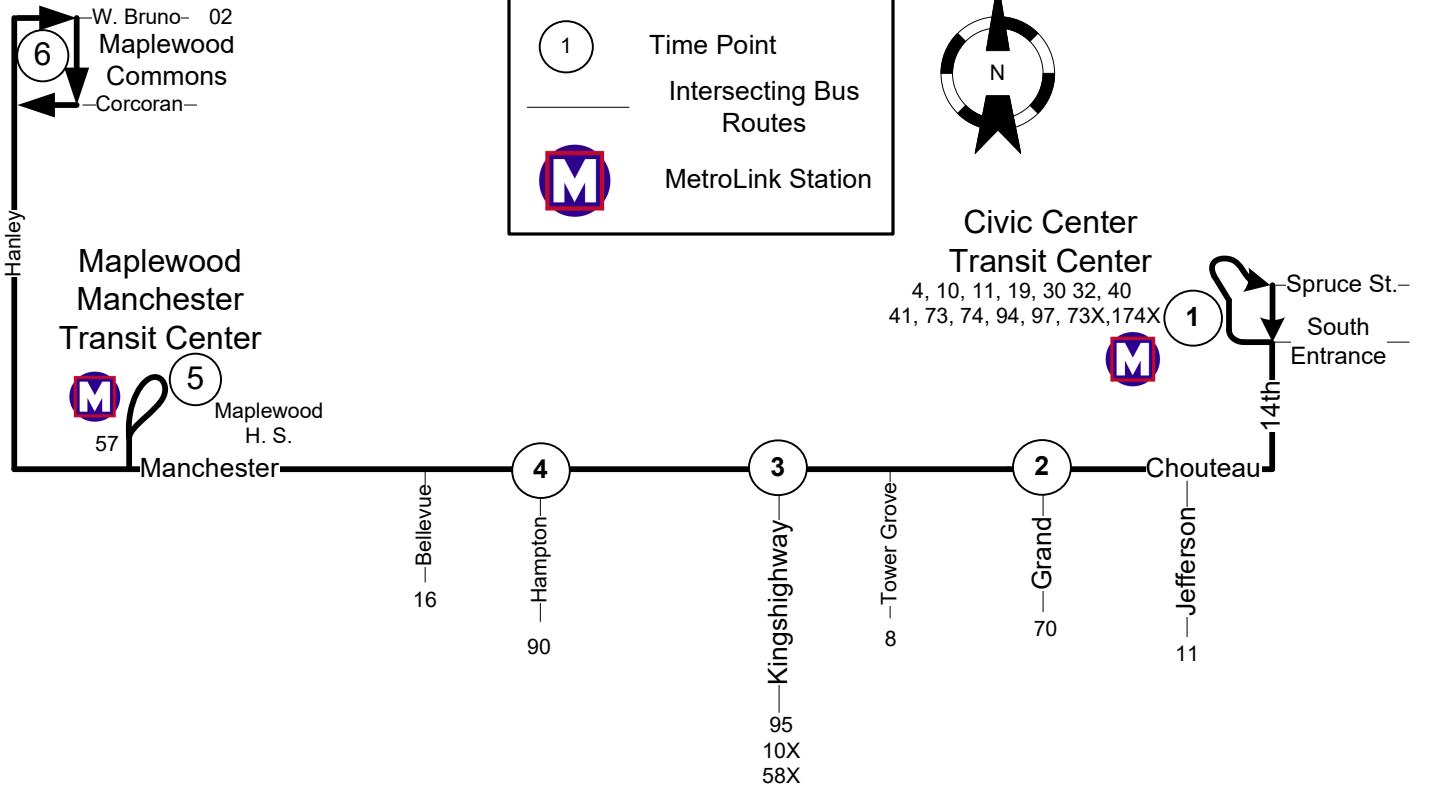

#31 Chouteau

Effective: September 30, 2019

Legend

-  Time Point
-  Intersecting Bus Routes
-  MetroLink Station

Effective: Sep 30, 2019

Monday thru Friday

31 Chouteau

EASTBOUND

31 Chouteau
EASTBOUND

Saturday & Sunday

WESTBOUND

Maplewood Commons	Manchester & Hampton	Manchester & Kingshighway	Grand & Chouteau	Civic Center Transit Center
6	4	3	2	1
AM Service				
4:11	4:23	4:28	4:33	4:40
5:08	5:21	5:26	5:32	5:40
6:08	6:21	6:26	6:32	6:40
7:08	7:21	7:26	7:32	7:40
8:08	8:21	8:26	8:32	8:40
9:08	9:21	9:26	9:32	9:40
10:08	10:21	10:26	10:32	10:40
11:08	11:21	11:26	11:32	11:40
PM Service				
12:08	12:21	12:26	12:32	12:40
1:08	1:21	1:26	1:32	1:40
2:08	2:21	2:26	2:32	2:40
3:08	3:21	3:26	3:32	3:40
4:08	4:21	4:26	4:32	4:40
5:08	5:21	5:26	5:32	5:40
6:09	6:22	6:27	6:32	6:40
7:09	7:21	7:25	7:30	7:37
8:09	8:21	8:25	8:30	8:37
9:09	9:21	9:25	9:30	9:37
10:09	10:21	10:25	10:30	10:37
11:09	11:21	11:25	11:30	11:37
12:09	12:21	12:25	12:30	12:37