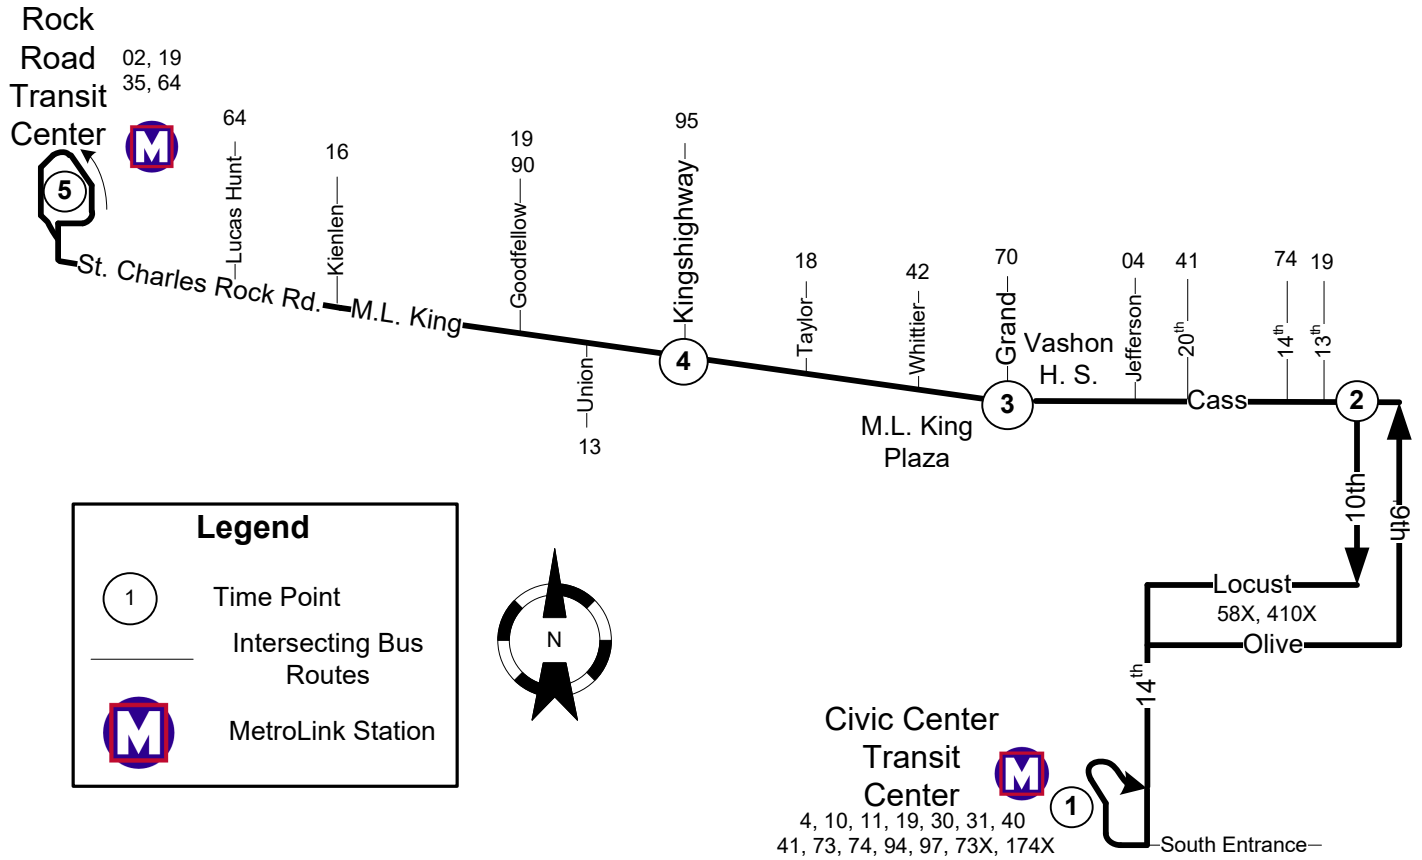

# #32 Dr. M. L. King

Effective: September 30, 2019

**Legend**

- ① Time Point
- Intersecting Bus Routes
- M MetroLink Station

Civic Center  
Transit  
Center  
①  
4, 10, 11, 19, 30, 31, 40  
41, 73, 74, 94, 97, 73X, 174X  
South Entrance

Effective: Sep 30, 2019

Monday thru Friday

32 Dr ML King

WESTBOUND

Civic Center Transit Center	9th & Cass	Cass & Grand	Dr ML King & Kingshighway	Rock Road Transit Center
1	2	3	4	5
AM Service				
4:50	5:01	5:11	5:21	5:31
5:20	5:31	5:41	5:51	6:01
5:50	6:01	6:11	6:24	6:36
6:20	6:31	6:42	6:55	7:07
6:50	7:01	7:12	7:25	7:37
7:20	7:31	7:42	7:55	8:07
7:50	8:01	8:12	8:25	8:37
8:20	8:31	8:42	8:55	9:07
8:50	9:01	9:12	9:25	9:37
9:20	9:31	9:42	9:55	10:07
9:50	10:01	10:12	10:25	10:37
10:20	10:31	10:42	10:55	11:07
10:50	11:01	11:12	11:25	11:37
11:20	11:31	11:42	11:55	12:07
11:50	12:01	12:12	12:25	12:37
PM Service				
12:20	12:31	12:42	12:55	1:07
12:50	1:01	1:12	1:25	1:37
1:20	1:31	1:42	1:55	2:07
1:50	2:02	2:13	2:26	2:38
2:20	2:32	2:43	2:56	3:08
2:50	3:02	3:13	3:26	3:38
3:20	3:32	3:43	3:56	4:08
3:50	4:02	4:13	4:26	4:38
4:20	4:32	4:43	4:56	5:08
4:50	5:02	5:13	5:26	5:38
5:20	5:31	5:42	5:55	6:07
5:50	6:01	6:11	6:23	6:34
6:20	6:31	6:40	6:50	7:01
6:50	7:01	7:10	7:20	7:31
7:20	7:30	7:39	7:48	7:58
7:50	8:00	8:09	8:18	8:28
8:20	8:30	8:39	8:48	8:58
8:50	9:00	9:09	9:18	9:28
9:20	9:30	9:39	9:48	9:58
9:50	10:00	10:09	10:18	10:28
10:20	10:30	10:39	10:48	10:58
10:50	11:00	11:09	11:18	11:28
11:20	11:30	11:39	11:48	11:58
11:50	12:00	12:09	12:18	12:28
12:20	12:30	12:39	12:48	12:58