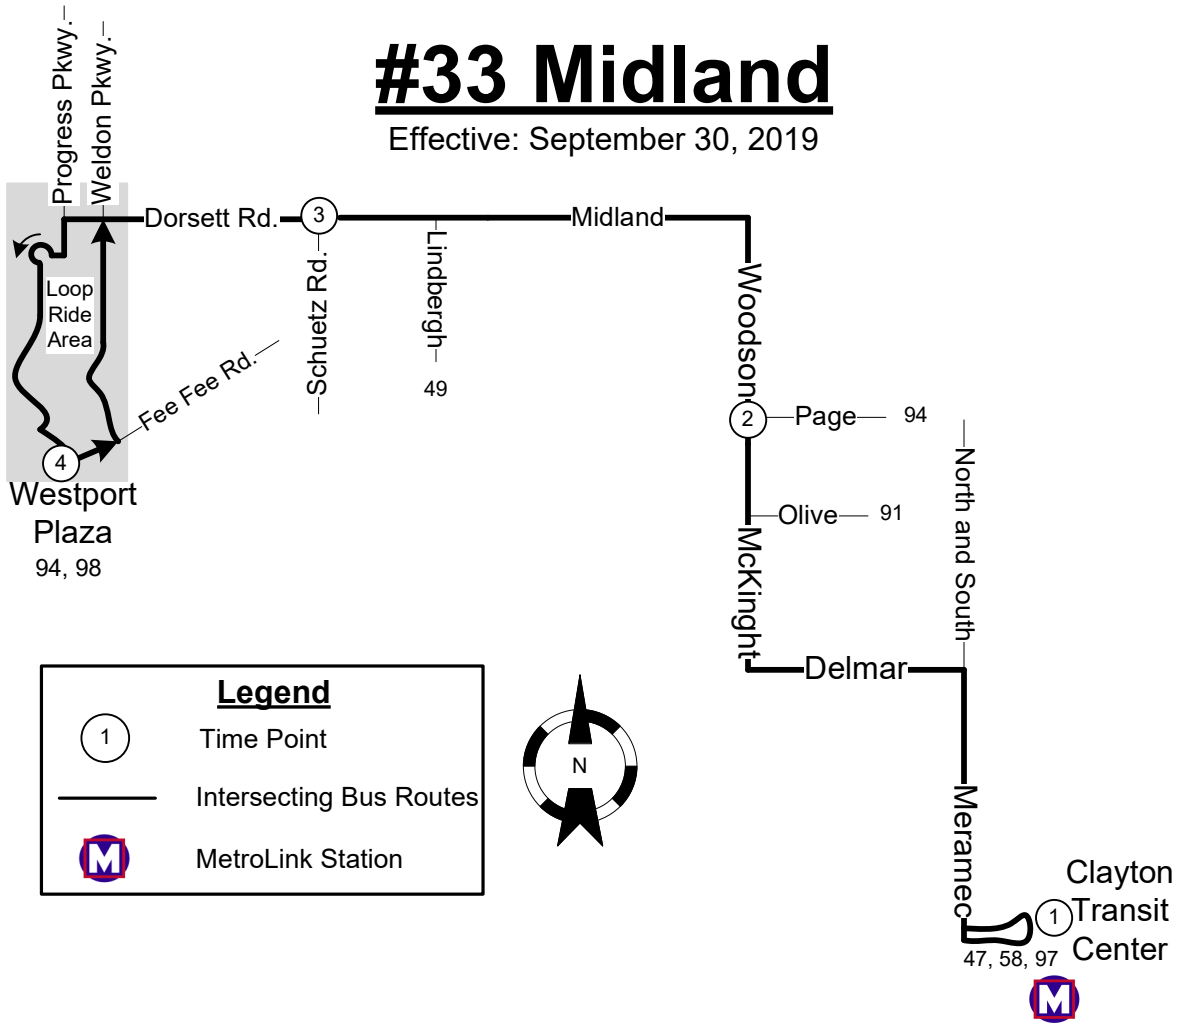

# #33 Midland

Effective: September 30, 2019

Legend	
	Time Point
	Intersecting Bus Routes
	MetroLink Station

Effective: Sep 30, 2019

Monday thru Friday

33 Midland

Saturday & Sunday

WESTBOUND

EASTBOUND

WESTBOUND

4	3	2	1
Westport Plaza	Schuetz & Dorsett	Page & Woodson	Clayton Transit Center
AM Service			
4:35	4:41	4:55	5:10
5:35	5:41	5:55	6:10
6:05	6:11	6:25	6:40
6:35	6:41	6:55	7:10
7:05	7:11	7:25	7:40
7:35	7:41	7:55	8:10
8:35	8:41	8:55	9:10
9:35	9:41	9:55	10:10
10:35	10:41	10:55	11:10
11:35	11:41	11:55	12:10
PM Service			
12:35	12:41	12:55	1:10
1:35	1:41	1:55	2:10
2:35	2:41	2:55	3:10
3:05	3:11	3:25	3:40
3:35	3:41	3:55	4:10
4:05	4:11	4:25	4:40
4:35	4:41	4:55	5:10
5:05	5:11	5:25	5:40
5:35	5:41	5:55	6:10
6:05	6:11	6:25	6:40
6:35	6:41	6:55	7:10
7:35	7:41	7:55	8:10
8:35	8:41	8:55	9:10
9:35	9:41	9:55	10:10
10:35	10:41	10:55	11:10
11:35	11:41	11:55	12:10

4	3	2	1
Westport Plaza	Schuetz & Dorsett	Page & Woodson	Clayton Transit Center
AM Service			
4:35	4:41	4:55	5:10
5:35	5:41	5:55	6:10
6:35	6:41	6:55	7:10
7:35	7:41	7:55	8:10
8:35	8:41	8:55	9:10
9:35	9:41	9:55	10:10
10:35	10:41	10:55	11:10
11:35	11:41	11:55	12:10
PM Service			
12:35	12:41	12:55	1:10
1:35	1:41	1:55	2:10
2:35	2:41	2:55	3:10
3:35	3:41	3:55	4:10
4:35	4:41	4:55	5:10
5:35	5:41	5:55	6:10
6:35	6:41	6:55	7:10
7:35	7:41	7:55	8:10
8:35	8:41	8:55	9:10
9:35	9:41	9:55	10:10
10:35	10:41	10:55	11:10
11:35	11:41	11:55	12:10

1	2	3	4
Clayton Transit Center	Page & Woodson	Schuetz & Dorsett	Westport Plaza
AM Service			
5:00	5:15	5:29	5:35
6:00	6:15	6:29	6:35
7:00	7:15	7:29	7:35
8:00	8:15	8:29	8:35
9:00	9:15	9:29	9:35
10:00	10:15	10:29	10:35
11:00	11:15	11:29	11:35
PM Service			
12:00	12:15	12:29	12:35
1:00	1:15	1:29	1:35
2:00	2:15	2:29	2:35
3:00	3:15	3:29	3:35
4:00	4:15	4:29	4:35
5:00	5:15	5:29	5:35
6:00	6:15	6:29	6:35
7:00	7:15	7:29	7:35
8:00	8:15	8:29	8:35
9:00	9:15	9:29	9:35
10:00	10:15	10:29	10:35
11:00	11:15	11:29	11:35
12:00	12:15	12:29	12:35