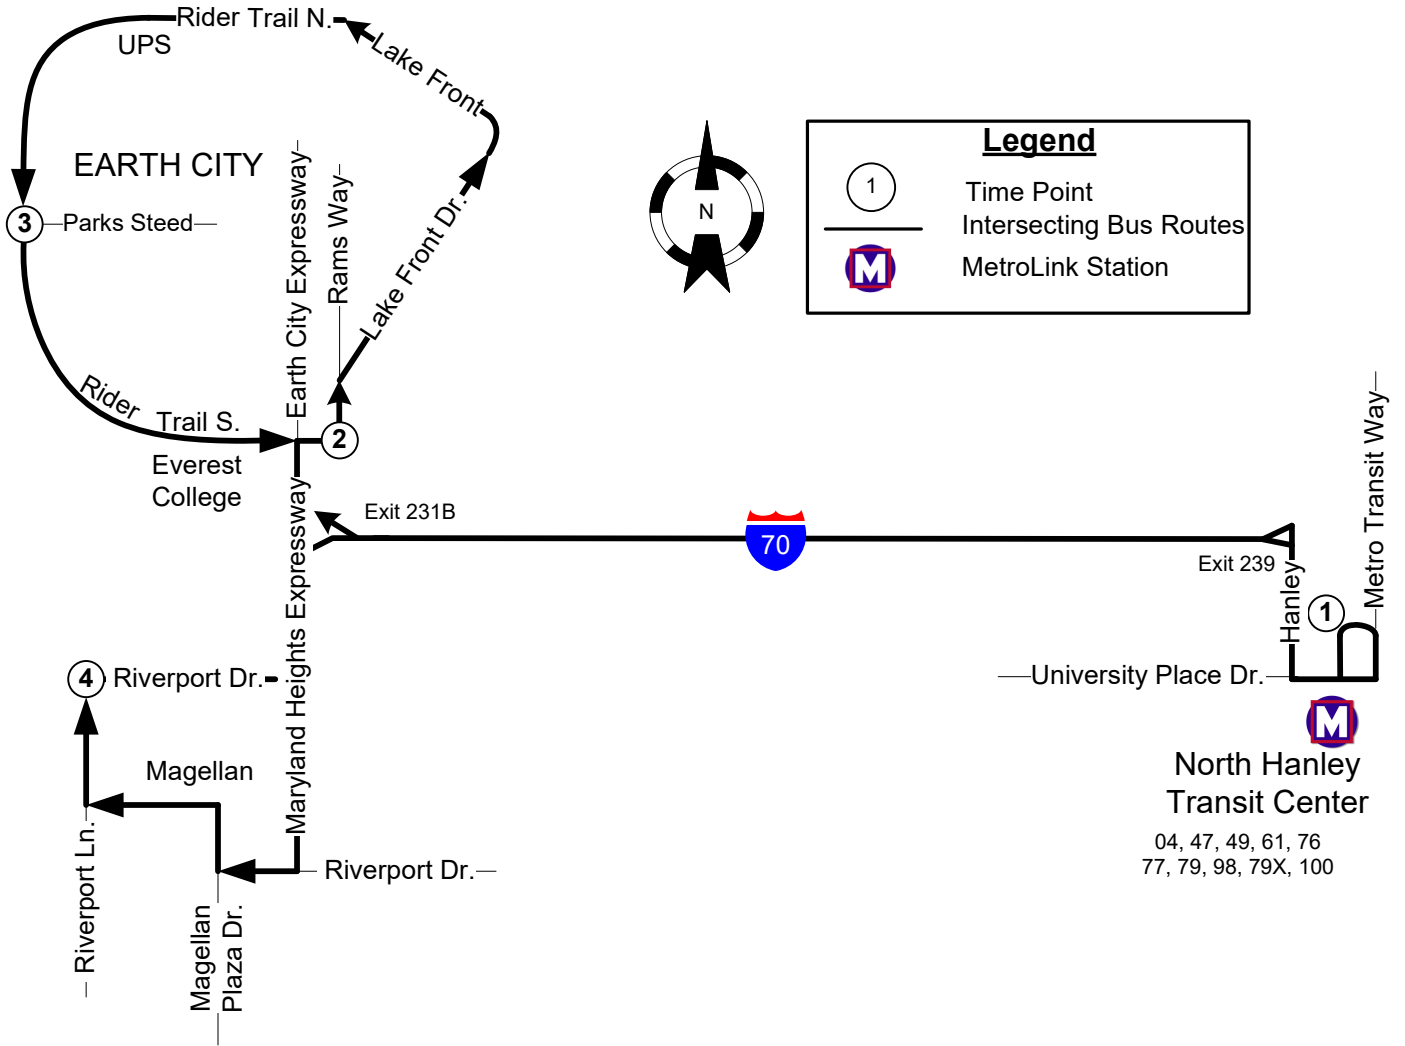

# #34 EARTH CITY

Effective: September 30, 2019

**North Hanley  
Transit Center**  
04, 47, 49, 61, 76  
77, 79, 98, 79X, 100

34 Earth City

Monday thru Friday

Saturday & Sunday

COUNTERCLOCKWISBOUND

COUNTERCLOCKWISBOUND

North Hanley Transit Center	Rider Trail South & Rams Way	Rider Trail N & Parks Steed	Riverport	North Hanley Transit Center
1	2	3	4	1
AM Service				
5:20	5:33	5:40	5:49	6:04
5:50	6:03	6:10	6:19	6:34
6:20	6:33	6:40	6:49	7:04
6:50	7:03	7:10	7:19	7:34
7:20	7:33	7:40	7:49	8:04
7:50	8:03	8:10	8:19	8:34
8:50	9:03	9:10	9:19	9:34
9:50	10:03	10:10	10:19	10:34
10:50	11:03	11:10	11:19	11:34
11:50	12:03	12:10	12:19	12:34
PM Service				
12:50	1:03	1:10	1:19	1:34
1:50	2:03	2:10	2:19	2:34
2:50	3:03	3:10	3:19	3:34
3:20	3:33	3:40	3:49	4:04
3:50	4:03	4:10	4:19	4:34
4:20	4:33	4:40	4:49	5:04
4:50	5:03	5:10	5:19	5:34
5:50	6:03	6:10	6:19	6:34
6:50	7:03	7:10	7:19	7:34
7:50	8:03	8:10	8:19	8:34
8:50	9:03	9:10	9:19	9:34
9:50	10:03	10:10	10:19	10:34
10:50	11:03	11:10	11:19	11:34

North Hanley Transit Center	Rider Trail South & Rams Way	Rider Trail N & Parks Steed	Riverport	North Hanley Transit Center
1	2	3	4	1
AM Service				
5:38	5:51	5:58	6:07	6:22
6:38	6:51	6:58	7:07	7:22
7:38	7:51	7:58	8:07	8:22
8:38	8:51	8:58	9:07	9:22
9:38	9:51	9:58	10:07	10:22
10:38	10:51	10:58	11:07	11:22
11:38	11:51	11:58	12:07	12:22
PM Service				
12:38	12:51	12:58	1:07	1:22
3:38	3:51	3:58	4:07	4:22
4:38	4:51	4:58	5:07	5:22
5:38	5:51	5:58	6:07	6:22
6:38	6:51	6:58	7:07	7:22
7:38	7:51	7:58	8:07	8:22
8:38	8:51	8:58	9:07	9:22
9:38	9:51	9:58	10:07	10:22
10:38	10:51	10:58	11:07	11:22