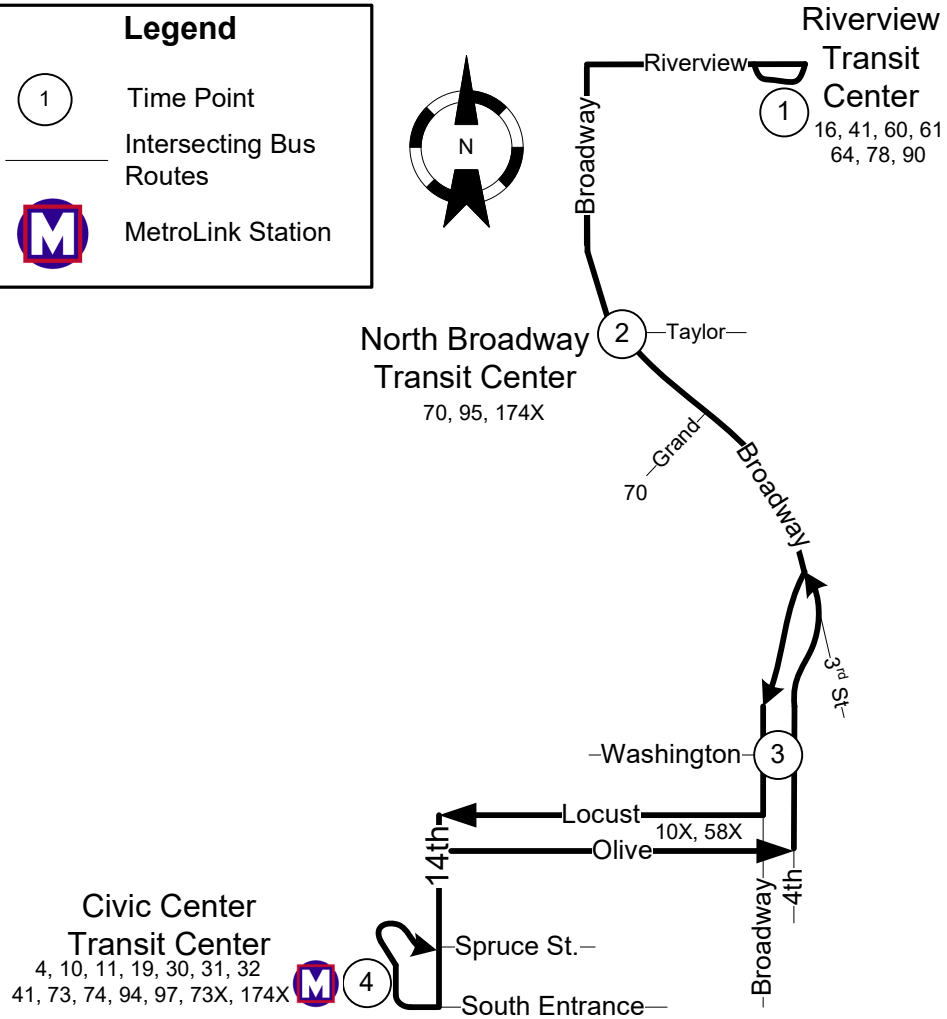

#40 North Broadway

Effective: September 30, 2019

Legend

-  Time Point
-  Intersecting Bus Routes
-  MetroLink Station

Effective: Sep 30, 2019

Monday thru Friday

40 N Broadway
NORTHBOUND

SOUTHBOUND

Riverview- HallTransit Center	Broadway- Taylor TransitCenter	Broadway & Washington	Civic Center Transit Center
1	2	3	4
AM Service			
4:04	4:14	4:30	4:40
4:34	4:44	5:00	5:10
5:04	5:14	5:30	5:40
5:34	5:44	6:00	6:10
6:04	6:14	6:30	6:40
6:34	6:44	7:00	7:10
7:04	7:14	7:30	7:40
7:34	7:44	8:00	8:10
8:04	8:14	8:30	8:40
8:34	8:44	9:00	9:10
9:04	9:14	9:30	9:40
9:34	9:44	10:00	10:10
10:04	10:14	10:30	10:40
10:34	10:44	11:00	11:10
11:04	11:14	11:30	11:40
11:34	11:44	12:00	12:10
PM Service			
12:04	12:14	12:30	12:40
12:34	12:44	1:00	1:10
1:04	1:14	1:30	1:40
1:34	1:44	2:00	2:10
2:04	2:14	2:30	2:40
2:34	2:44	3:00	3:10
3:04	3:14	3:30	3:40
3:34	3:44	4:00	4:10
4:04	4:14	4:30	4:40
4:34	4:44	5:00	5:10
5:04	5:14	5:30	5:40
5:34	5:44	6:00	6:10
6:04	6:14	6:30	6:40
6:37	6:47	7:01	7:10
7:37	7:47	8:01	8:10
8:37	8:47	9:01	9:10
9:37	9:47	10:01	10:10
10:37	10:47	11:01	11:10
11:37	11:47	12:01	12:10

SOUTHBOUND

Riverview- HallTransit Center	Broadway- Taylor TransitCenter	Broadway & Washington	Civic Center Transit Center
1	2	3	4
AM Service			
4:34	4:44	5:00	5:10
5:34	5:44	6:00	6:10
6:34	6:44	7:00	7:10
7:34	7:44	8:00	8:10
8:34	8:44	9:00	9:10
9:34	9:44	10:00	10:10
10:34	10:44	11:00	11:10
11:34	11:44	12:00	12:10
PM Service			
12:34	12:44	1:00	1:10
1:34	1:44	2:00	2:10
2:34	2:44	3:00	3:10
3:34	3:44	4:00	4:10
4:34	4:44	5:00	5:10
5:34	5:44	6:00	6:10
6:37	6:47	7:01	7:10
7:37	7:47	8:01	8:10
8:37	8:47	9:01	9:10
9:37	9:47	10:01	10:10
10:37	10:47	11:01	11:10
11:37	11:47	12:01	12:10