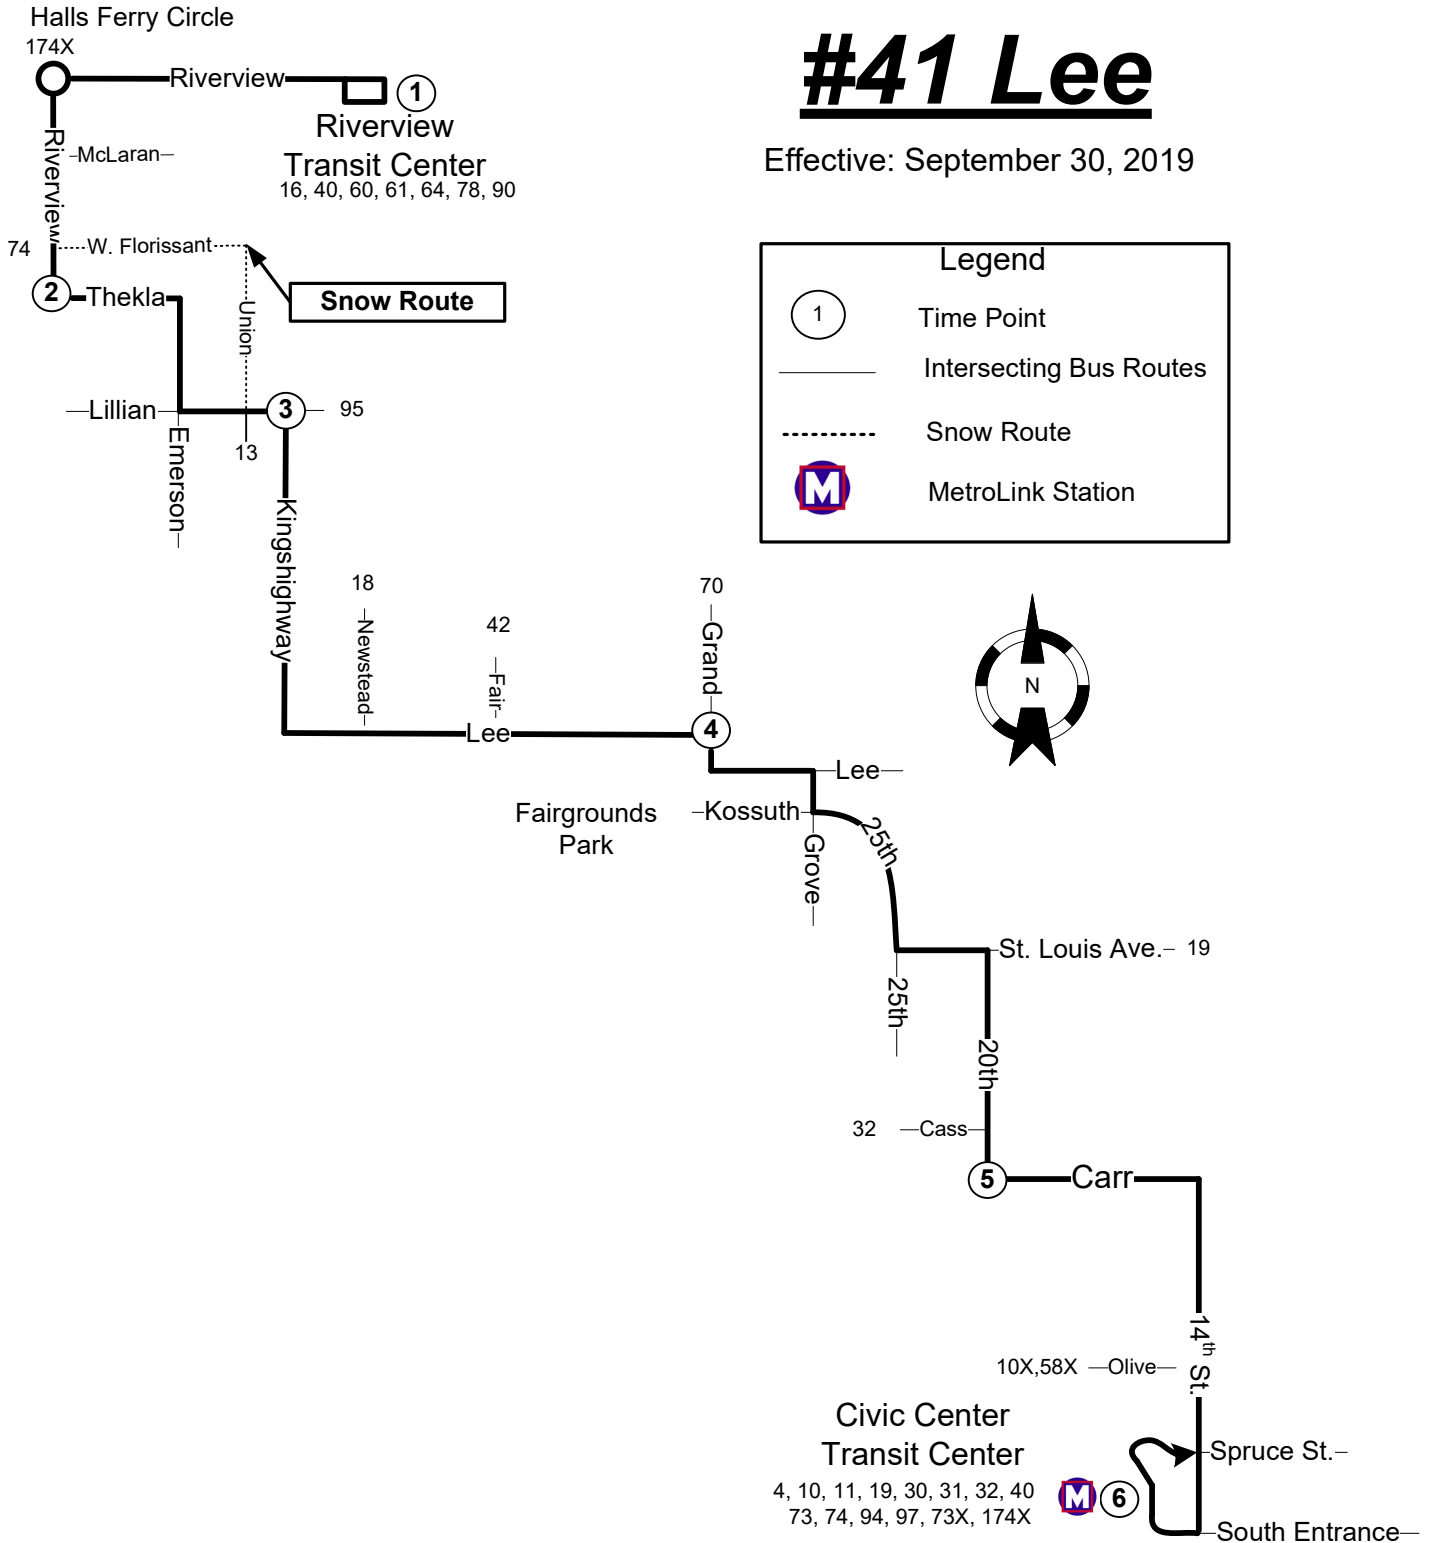

#41 Lee

Effective: September 30, 2019

Legend	
	Time Point
	Intersecting Bus Routes
	Snow Route
	MetroLink Station

SOUTHBOUND

Riverview-Hall Transit Center	Riverview & Thekla	Kingshighway & Lillian	Grand & Lee	20th & Carr	Civic Center Transit Center
1	2	3	4	5	6
AM Service					
3:55	4:05	4:12	4:23	4:33	4:40
4:25	4:35	4:42	4:53	5:03	5:10
4:55	5:05	5:12	5:23	5:33	5:40
5:25	5:35	5:42	5:53	6:03	6:10
5:53	6:03	6:10	6:21	6:32	6:40
6:23	6:33	6:40	6:51	7:02	7:10
6:53	7:03	7:10	7:21	7:32	7:40
7:23	7:33	7:40	7:51	8:02	8:10
7:53	8:03	8:10	8:21	8:32	8:40
8:23	8:33	8:40	8:51	9:02	9:10
8:53	9:03	9:10	9:21	9:32	9:40
9:23	9:33	9:40	9:51	10:02	10:10
9:53	10:03	10:10	10:21	10:32	10:40
10:23	10:33	10:40	10:51	11:02	11:10
10:53	11:03	11:10	11:21	11:32	11:40
11:23	11:33	11:40	11:51	12:02	12:10
11:53	12:03	12:10	12:21	12:32	12:40
PM Service					
12:23	12:33	12:40	12:51	1:02	1:10
12:53	1:03	1:10	1:21	1:32	1:40
1:23	1:33	1:40	1:51	2:02	2:10
1:53	2:03	2:10	2:21	2:32	2:40
2:23	2:33	2:40	2:51	3:02	3:10
2:52	3:02	3:09	3:20	3:31	3:40
3:22	3:32	3:39	3:50	4:01	4:10
3:52	4:02	4:09	4:20	4:31	4:40
4:22	4:32	4:39	4:50	5:01	5:10
4:52	5:02	5:09	5:20	5:31	5:40
5:24	5:34	5:41	5:52	6:02	6:10
5:54	6:04	6:11	6:22	6:32	6:40
6:24	6:34	6:41	6:52	7:02	7:10
7:24	7:34	7:41	7:52	8:02	8:10
8:24	8:34	8:41	8:52	9:02	9:10
9:24	9:34	9:41	9:52	10:02	10:10
10:24	10:34	10:41	10:52	11:02	11:10
11:26	11:36	11:42	11:52	12:02	12:10
12:21	12:30	12:36	12:45	12:54	1:02