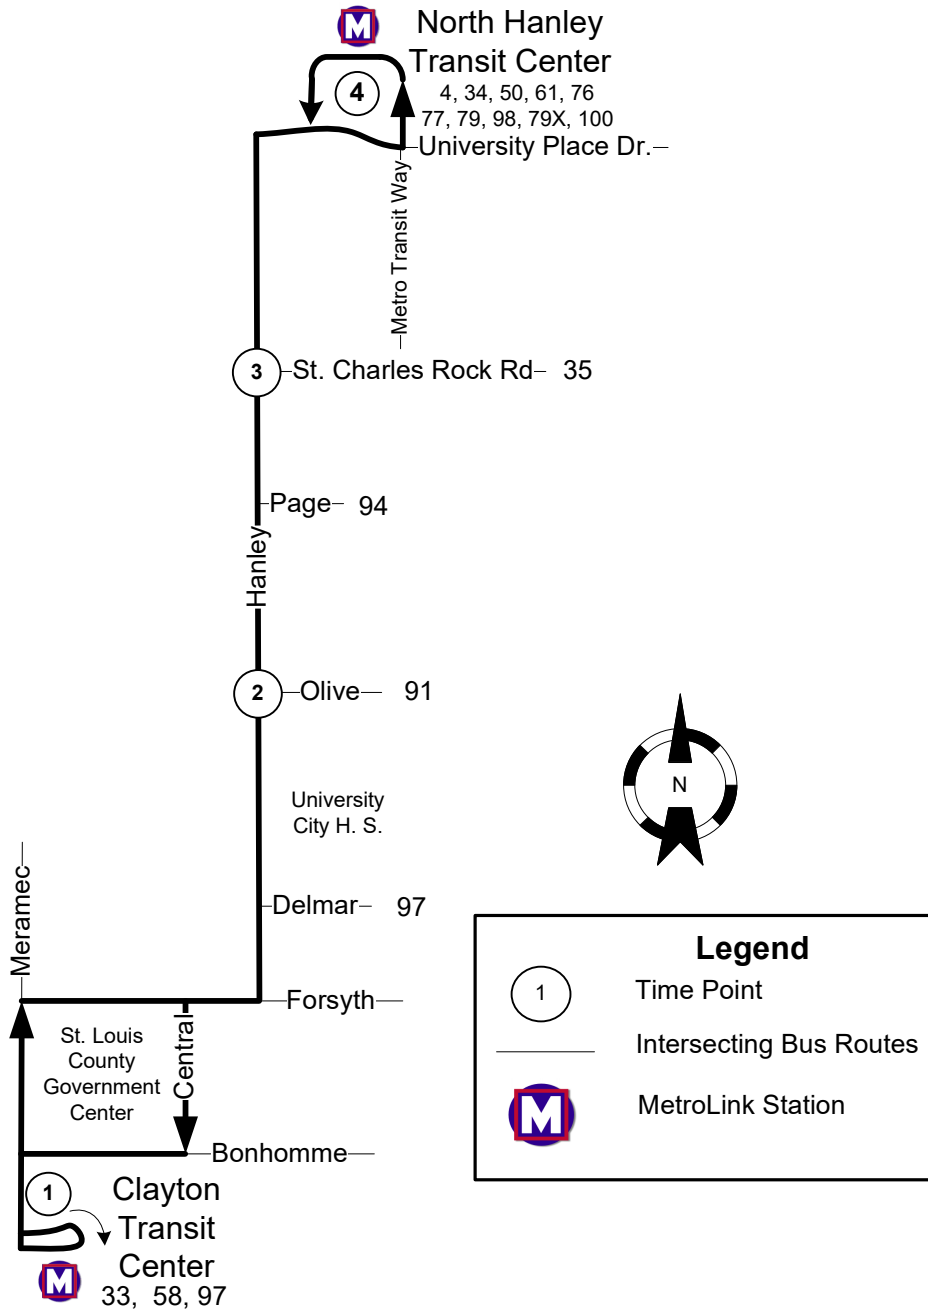

#47 Hanley

Effective: September 30, 2019