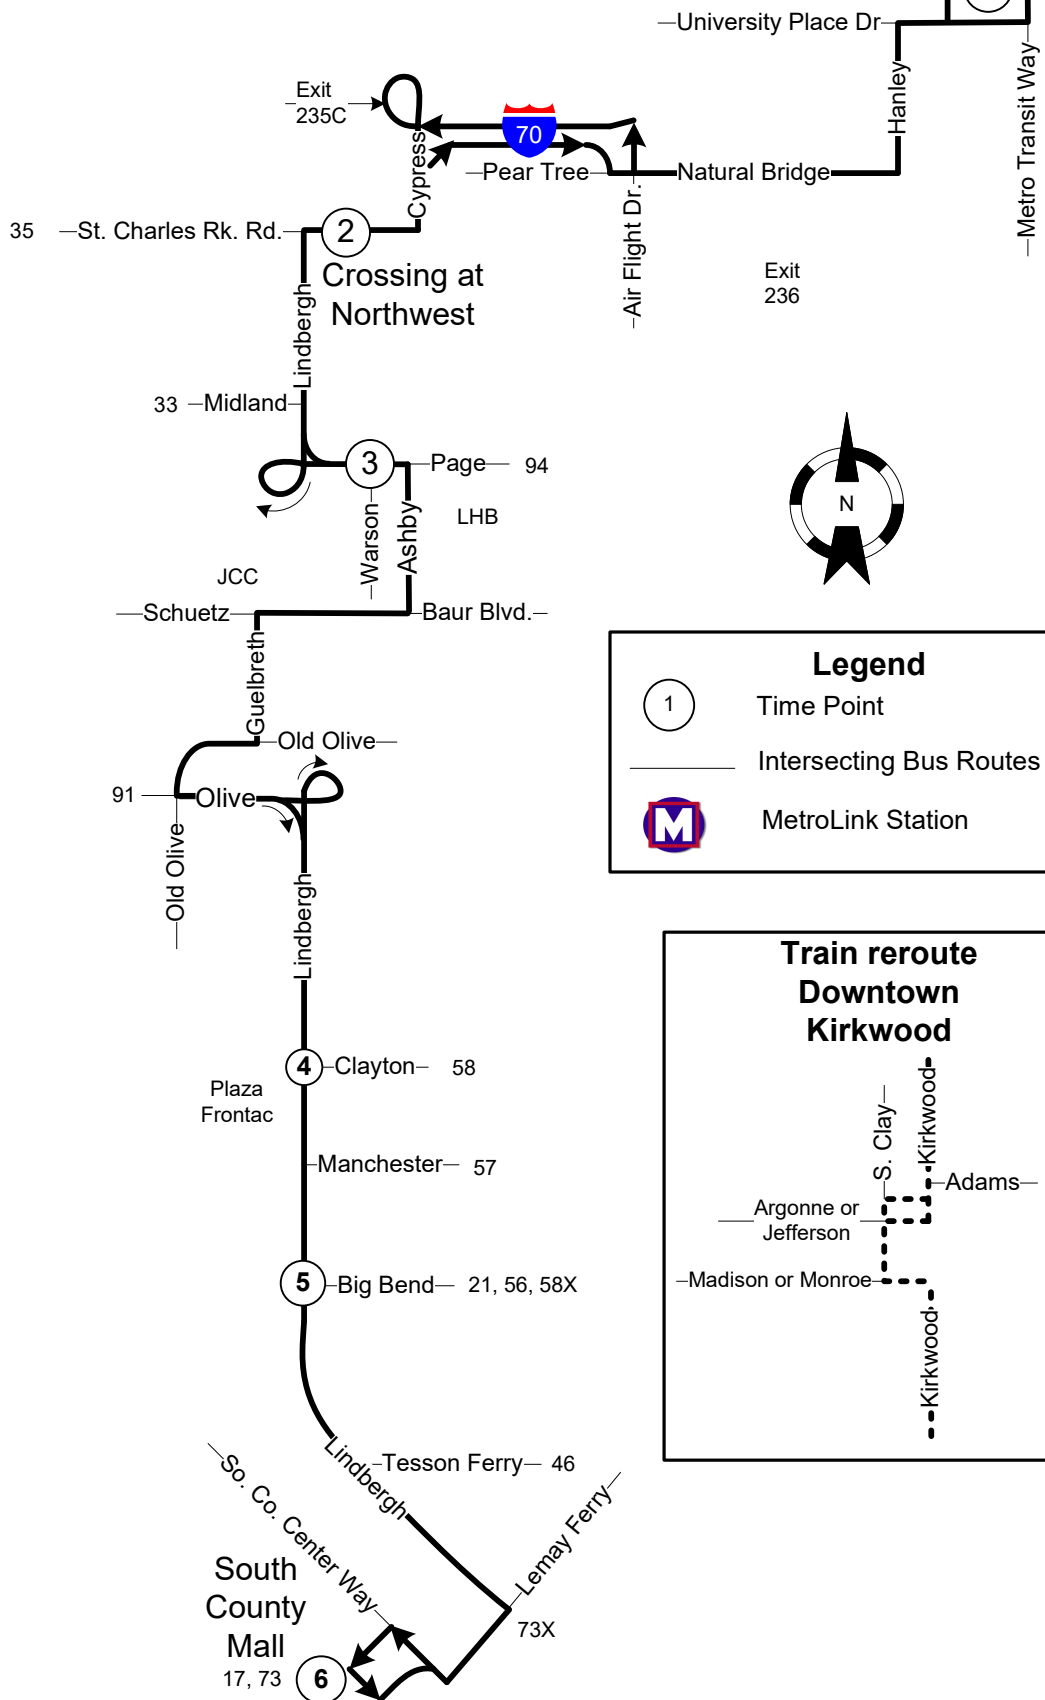

#49 Lindbergh

Effective: September 30, 2019

N. Hanley
Transit Center
4, 34, 47, 61, 76
77, 79, 98, 79X, 100

Exit 236

Legend

- ① Time Point
- Intersecting Bus Routes
- MetroLink Station

Train reroute Downtown Kirkwood

The reroute path is shown as a dashed line connecting the following streets:

- Argonne or Jefferson
- Madison or Monroe
- S. Clay
- Kirkwood
- Adams
- Kirkwood

49 Lindbergh
SOUTHBOUND

North Hanley Transit Center	Northwest Plaza Shopping	Page & Warson	Clayton & Lindbergh	Big Bend & Kirkwood	South County Mall
1	2	3	4	5	6
AM Service					
4:20	4:32	4:42	4:56	5:13	5:36
4:50	5:02	5:12	5:26	5:43	6:06
5:20	5:32	5:42	5:56	6:13	6:36
5:50	6:02	6:12	6:26	6:43	7:06
6:20	6:32	6:42	6:56	7:13	7:36
6:50	7:02	7:12	7:26	7:43	8:06
7:20	7:32	7:42	7:56	8:13	8:36
7:50	8:02	8:12	8:26	8:43	9:06
8:20	8:32	8:42	8:56	9:13	9:36
8:50	9:02	9:12	9:26	9:43	10:06
9:20	9:32	9:42	9:56	10:13	10:36
9:50	10:02	10:12	10:26	10:43	11:06
10:20	10:32	10:42	10:56	11:13	11:36
10:50	11:02	11:12	11:26	11:43	12:06
11:20	11:32	11:42	11:56	12:13	12:36
11:50	12:02	12:12	12:26	12:43	1:06
PM Service					
12:20	12:32	12:42	12:56	1:13	1:36
12:50	1:02	1:12	1:26	1:43	2:06
1:20	1:32	1:42	1:56	2:13	2:36
1:50	2:02	2:12	2:26	2:43	3:06
2:20	2:32	2:42	2:56	3:13	3:36
2:50	3:02	3:12	3:26	3:43	4:06
3:20	3:32	3:42	3:56	4:13	4:36
3:50	4:02	4:12	4:26	4:43	5:06
4:20	4:32	4:42	4:56	5:13	5:36
4:50	5:02	5:12	5:26	5:43	6:06
5:20	5:32	5:42	5:56	6:13	6:36
5:50	6:02	6:12	6:26	6:43	7:06
6:50	7:02	7:12	7:26	7:43	8:06
7:50	8:02	8:12	8:26	8:43	9:06
8:50	9:02	9:12	9:26	9:43	10:06
9:50	10:02	10:12	10:26	10:43	11:06
10:50	11:02	11:12	11:26	11:43	12:06
11:50	12:01	12:10	12:23	12:39	1:00