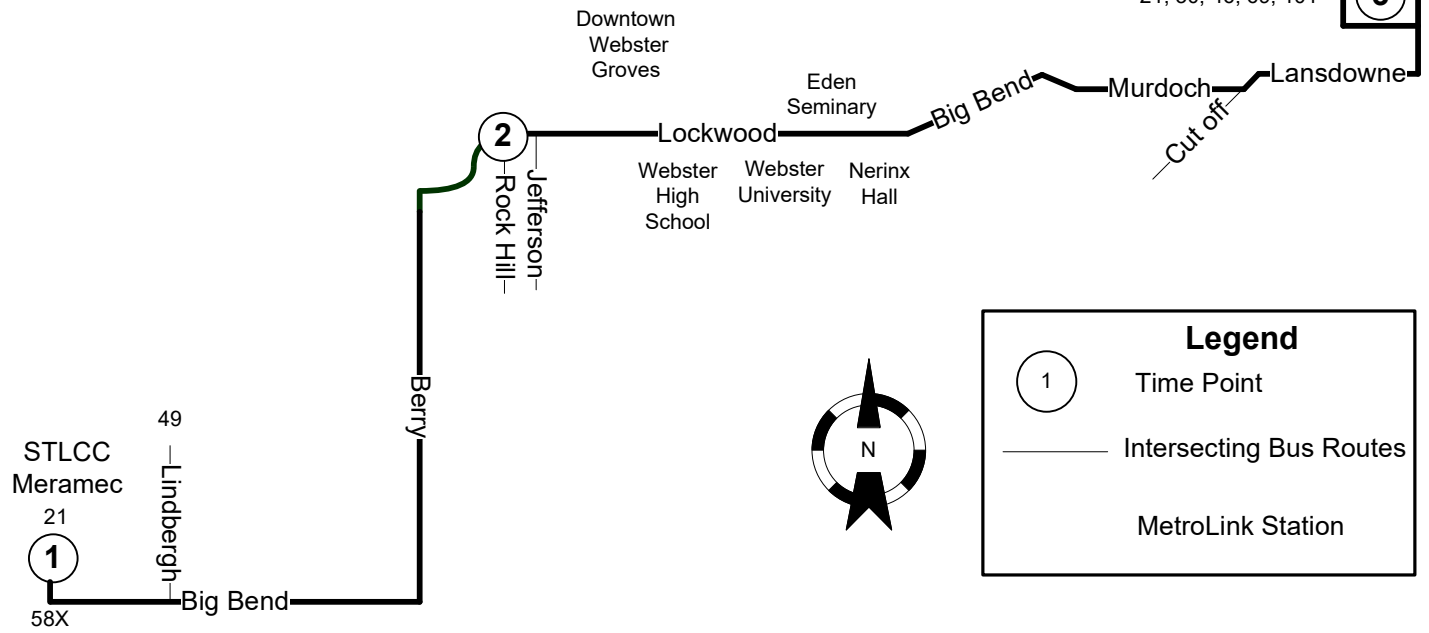

#56 Kirkwood Webster

Effective: September 30, 2019

Shrewsbury-I-44

Transit Center

9, 11, 16, 17
21, 30, 46, 69, 101

Effective: Sep 30, 2019

56 Kirkwood-Webster

EASTBOUND

1	2	3
STLCC Meramec	Rock Hill Transit Center	Shrewsbury I- 44 Transit Center
AM Service		
5:14	5:29	5:38
6:14	6:29	6:38
7:14	7:29	7:38
8:14	8:29	8:38
9:14	9:29	9:38
10:14	10:29	10:38
11:14	11:29	11:38
PM Service		
12:14	12:29	12:38
1:14	1:29	1:38
2:14	2:29	2:38
3:14	3:29	3:38
4:14	4:29	4:38
5:14	5:29	5:38
6:14	6:29	6:38
7:14	7:29	7:38
8:14	8:29	8:38
9:14	9:29	9:38
10:14	10:29	10:38

Monday thru Friday

WESTBOUND

3	2	1
Shrewsbury I- 44 Transit Center	Rock Hill Transit Center	STLCC Meramec
AM Service		
5:50	6:00	6:14
6:50	7:00	7:14
7:50	8:00	8:14
8:50	9:00	9:14
9:50	10:00	10:14
10:50	11:00	11:14
11:50	12:00	12:14
PM Service		
12:50	1:00	1:14
1:50	2:00	2:14
2:50	3:00	3:14
3:50	4:00	4:14
4:50	5:00	5:14
5:50	6:00	6:14
6:50	7:00	7:14
7:50	8:00	8:14
8:50	9:00	9:14
9:50	10:00	10:14

Saturday & Sunday

WESTBOUND

3	2	1
Shrewsbury I- 44 Transit Center	Rock Hill Transit Center	STLCC Meramec
AM Service		
5:51	6:01	6:15
6:51	7:01	7:15
7:51	8:01	8:15
8:51	9:01	9:15
9:51	10:01	10:15
10:51	11:01	11:15
11:51	12:01	12:15
PM Service		
12:51	1:01	1:15
1:51	2:01	2:15
2:51	3:01	3:15
3:51	4:01	4:15
4:51	5:01	5:15
5:51	6:01	6:15
6:51	7:01	7:15
7:51	8:01	8:15
8:51	9:01	9:15
9:51	10:01	10:15