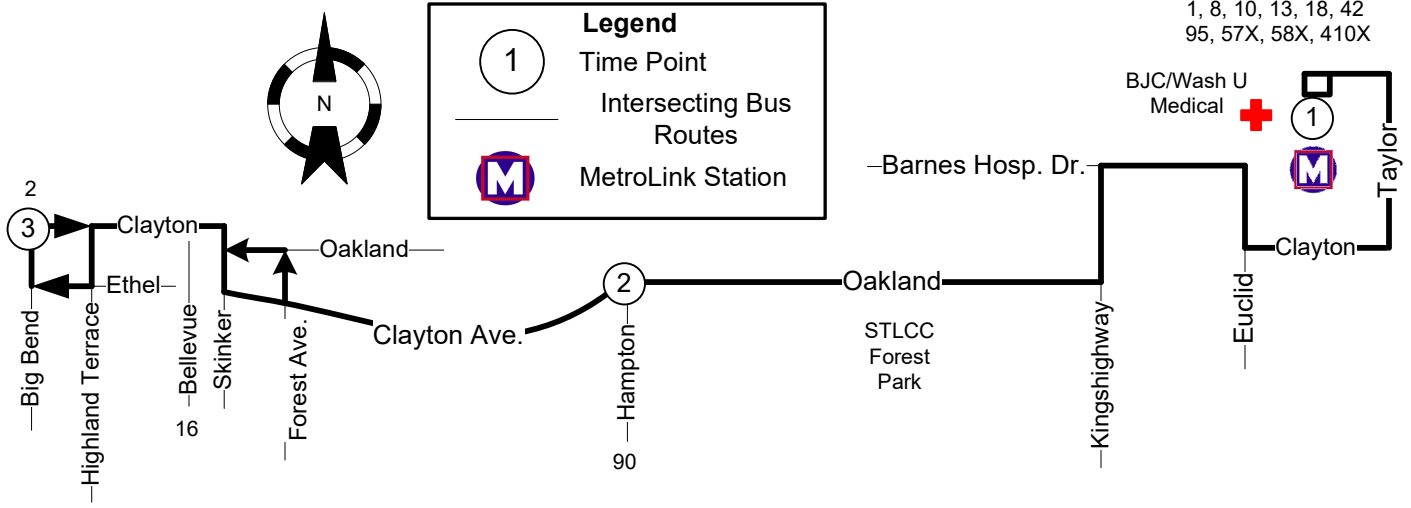

# #59 Oakland

Effective: September 30, 2019

Central West End  
Transit Center

1, 8, 10, 13, 18, 42  
95, 57X, 58X, 410X

Effective: Sep 30, 2019

59 Oakland

Monday thru Friday

59 Oakland

Saturday & Sunday

EASTBOUND

3	2	1
Clayton & Highland Terrace	Hampton & Clayton	Central West End Transit Center
AM Service		
5:15	5:24	5:36
5:45	5:54	6:06
6:15	6:24	6:36
6:45	6:54	7:06
7:15	7:24	7:36
7:45	7:54	8:06
8:15	8:24	8:36
8:45	8:54	9:06
9:15	9:24	9:36
9:45	9:54	10:06
10:15	10:24	10:36
10:45	10:54	11:06
11:15	11:24	11:36
11:45	11:54	12:06
PM Service		
12:15	12:24	12:36
12:45	12:54	1:06
1:15	1:24	1:36
1:45	1:54	2:06
2:15	2:24	2:36
2:45	2:54	3:06
3:15	3:24	3:36
3:45	3:54	4:06
4:15	4:24	4:36
4:45	4:54	5:06
5:15	5:24	5:36
5:45	5:54	6:06
6:15	6:24	6:36
6:45	6:54	7:06
7:15	7:24	7:36
8:15	8:24	8:36
9:15	9:24	9:36
10:15	10:24	10:36
11:15	11:24	11:36

WESTBOUND

1	2	3
Central West End Transit Center	Hampton & Clayton	Clayton & Highland Terrace
AM Service		
5:50	6:02	6:15
6:20	6:32	6:45
6:50	7:02	7:15
7:20	7:32	7:45
7:50	8:02	8:15
8:20	8:32	8:45
8:50	9:02	9:15
9:20	9:32	9:45
9:50	10:02	10:15
10:20	10:32	10:45
10:50	11:02	11:15
11:20	11:32	11:45
11:50	12:02	12:15
PM Service		
12:20	12:32	12:45
12:50	1:02	1:15
1:20	1:32	1:45
1:50	2:02	2:15
2:20	2:32	2:45
2:50	3:02	3:15
3:20	3:32	3:45
3:50	4:02	4:15
4:20	4:32	4:45
4:50	5:02	5:15
5:20	5:32	5:45
5:50	6:02	6:15
6:20	6:32	6:45
6:50	7:02	7:15
7:50	8:02	8:15
8:50	9:02	9:15
9:50	10:02	10:15
10:50	11:02	11:15
11:50	12:02	12:15

EASTBOUND

3	2	1
Clayton & Highland Terrace	Hampton & Clayton	Central West End Transit Center
AM Service		
5:15	5:24	5:36
6:15	6:24	6:36
7:15	7:24	7:36
8:15	8:24	8:36
9:15	9:24	9:36
10:15	10:24	10:36
11:15	11:24	11:36
PM Service		
12:15	12:24	12:36
1:15	1:24	1:36
2:15	2:24	2:36
3:15	3:24	3:36
4:15	4:24	4:36
5:15	5:24	5:36
6:15	6:24	6:36
7:15	7:24	7:36
8:15	8:24	8:36
9:15	9:24	9:36
10:15	10:24	10:36
11:15	11:24	11:36