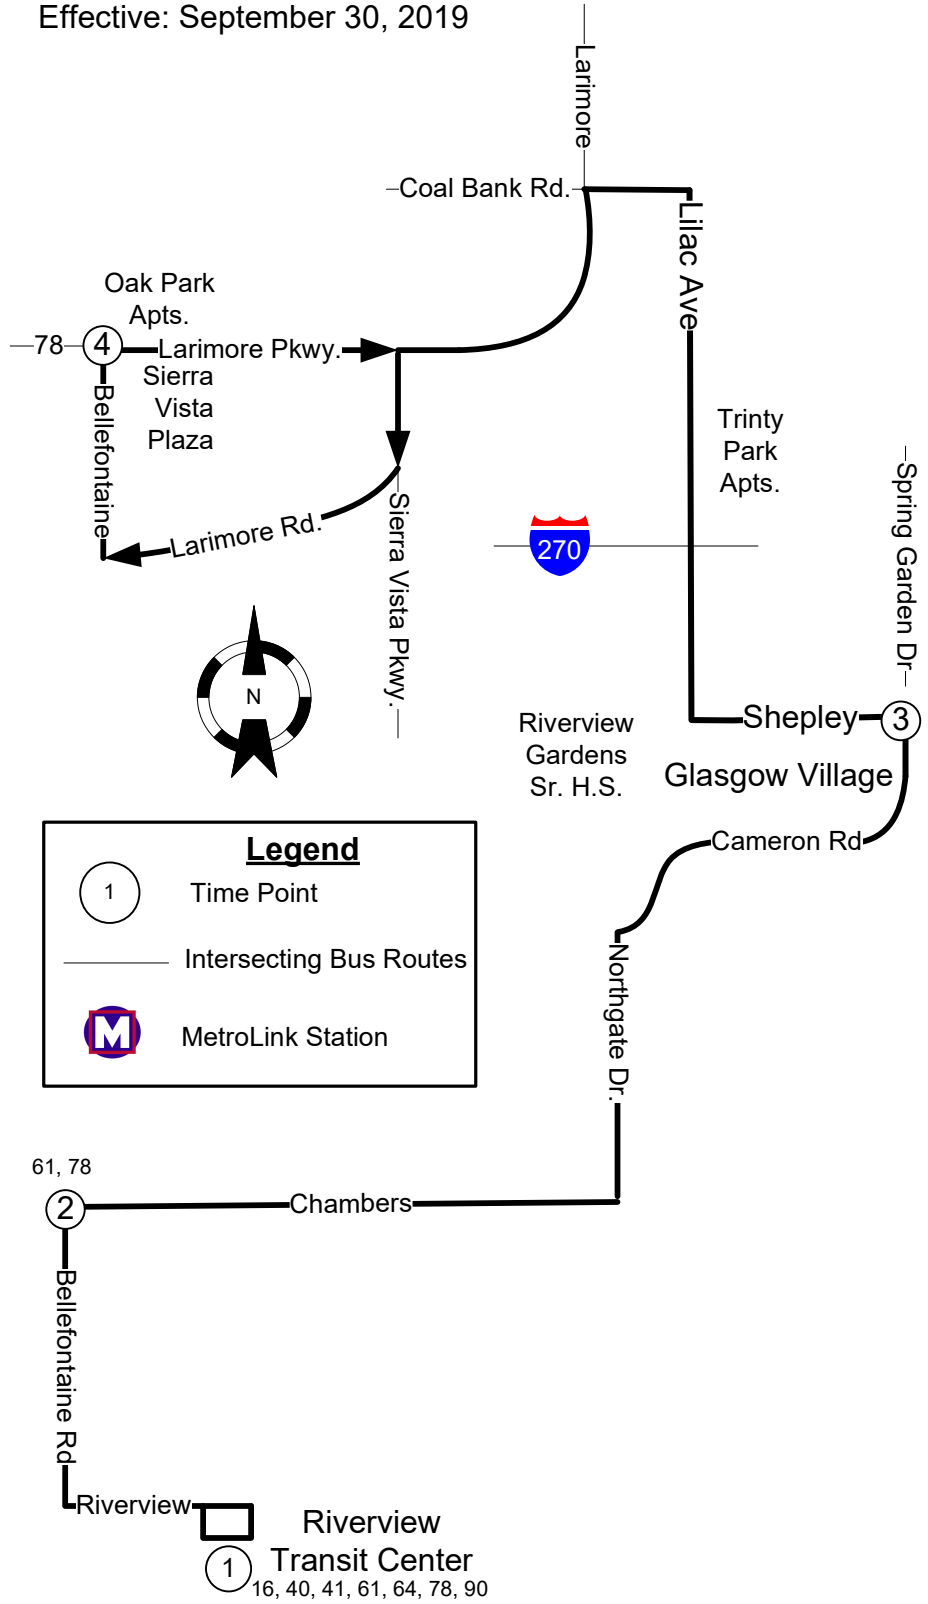

#60 Shepley Lilac

Effective: September 30, 2019

Legend

- 1 Time Point
- Intersecting Bus Routes
- M MetroLink Station

1 Riverview
Transit Center
16, 40, 41, 61, 64, 78, 90

Effective: Sep 30, 2019

Monday thru Friday

60 Shepley-Lilac

60 Shepley-Lilac

Saturday & Sunday

SOUTHBOUND

SOUTHBOUND

SOUTHBOUND

1	2	3	4
Riverview-Hall/Transit-Center	Chambers & Bellefontaine	Shepley & Spring Garden	Bellefontaine & Larimore
AM Service			
4:55	5:01	5:07	5:19
5:25	5:31	5:37	5:49
5:55	6:01	6:07	6:19
6:25	6:31	6:37	6:49
6:55	7:01	7:07	7:19
7:25	7:31	7:37	7:49
7:55	8:01	8:07	8:19
8:25	8:31	8:37	8:49
8:55	9:01	9:07	9:19
9:25	9:31	9:37	9:49
9:55	10:01	10:07	10:19
10:25	10:31	10:37	10:49
10:55	11:01	11:07	11:19
11:25	11:31	11:37	11:49
11:55	12:01	12:07	12:19
PM Service			
12:25	12:31	12:37	12:49
12:55	1:01	1:07	1:19
1:25	1:31	1:37	1:49
1:55	2:01	2:07	2:19
2:25	2:31	2:37	2:49
2:55	3:01	3:07	3:19
3:25	3:31	3:37	3:49
3:55	4:01	4:07	4:19
4:25	4:31	4:37	4:49
4:55	5:01	5:07	5:19
5:25	5:31	5:37	5:49
5:55	6:01	6:07	6:19
6:25	6:31	6:37	6:49
6:55	7:01	7:07	7:19
7:55	8:01	8:07	8:19
8:55	9:01	9:07	9:19
9:55	10:01	10:07	10:19
10:55	11:01	11:07	11:19
11:55	12:01	12:07	12:19
12:55	1:00	1:05	

1	2	3	4
Riverview-Hall/Transit-Center	Chambers & Bellefontaine	Shepley & Spring Garden	Bellefontaine & Larimore
AM Service			
5:55	6:01	6:07	6:13
6:55	7:01	7:07	7:13
7:55	8:01	8:07	8:13
8:55	9:01	9:07	9:13
9:55	10:01	10:07	10:13
10:55	11:01	11:07	11:13
11:55	12:01	12:07	12:13
PM Service			
12:55	1:01	1:07	1:13
1:55	2:01	2:07	2:13
2:55	3:01	3:07	3:13
3:55	4:01	4:07	4:13
4:55	5:01	5:07	5:13
5:55	6:01	6:07	6:13
6:55	7:01	7:07	7:13
7:55	8:01	8:07	8:13
8:55	9:01	9:07	9:13
9:55	10:01	10:07	10:13
10:55	11:01	11:07	11:13
11:55	12:01	12:07	12:13