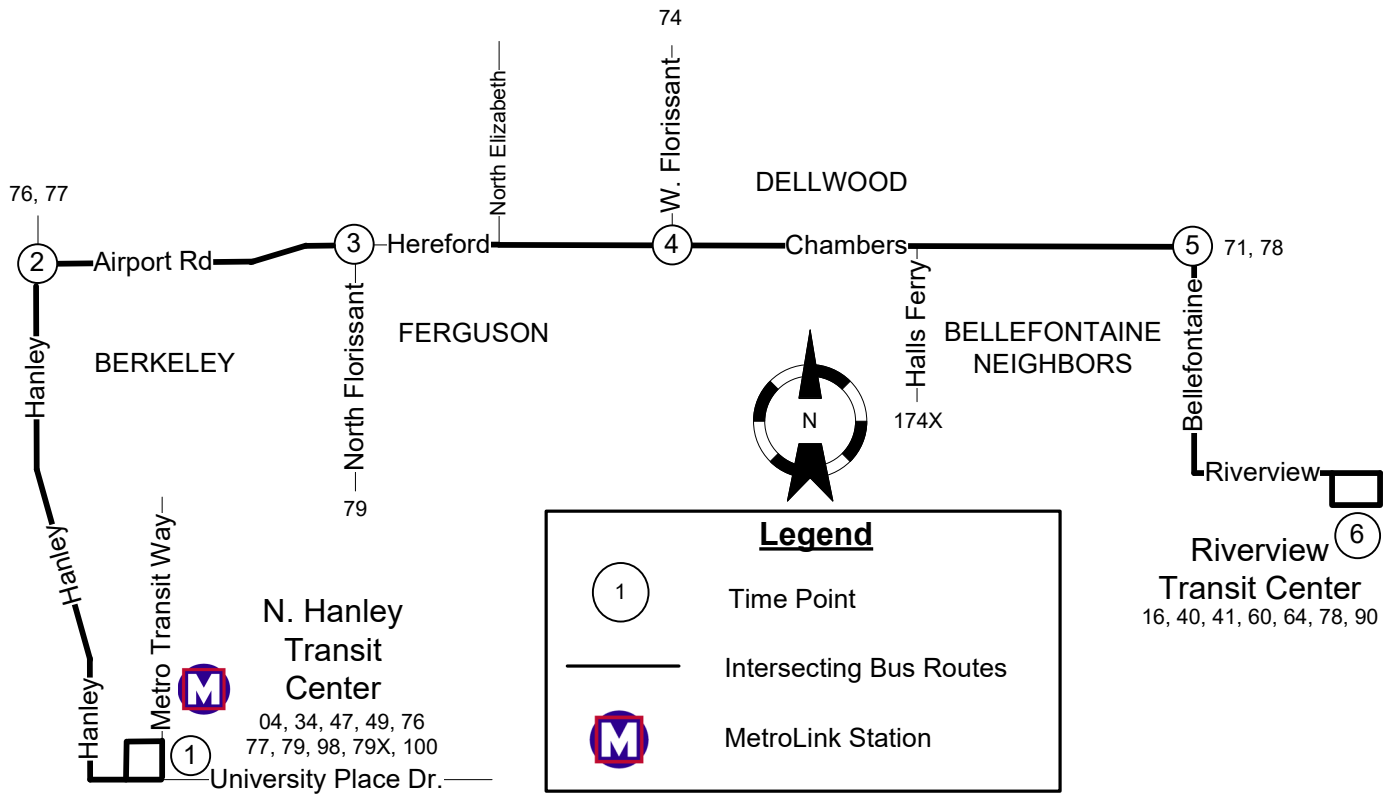

# #61 Chambers

Effective: September 30, 2019

Effective: Sep 30, 2019

Monday thru Friday

61 Chambers Rd

EASTBOUND

North Hanley Transit Center	North Hanley & Airport	North Florissant & Airport	Chambers & W Florissant	Chambers & Bellefontaine	Riverview- Hall Transit Center
1	2	3	4	5	6
AM Service					
4:20	4:26	4:32	4:37	4:46	4:51
4:50	4:56	5:02	5:07	5:16	5:21
5:20	5:26	5:32	5:37	5:46	5:51
5:50	5:56	6:02	6:07	6:16	6:21
6:05	6:11	6:17	6:22	6:31	6:37
6:20	6:26	6:32	6:37	6:46	6:52
6:35	6:41	6:47	6:52	7:01	7:07
6:50	6:56	7:02	7:07	7:16	7:22
7:05	7:11	7:17	7:22	7:31	7:37
7:20	7:26	7:32	7:37	7:46	7:52
7:35	7:41	7:47	7:52	8:01	8:07
7:50	7:56	8:02	8:07	8:16	8:22
8:05	8:11	8:17	8:22	8:31	8:37
8:20	8:26	8:32	8:37	8:46	8:52
8:35	8:41	8:47	8:52	9:01	9:07
8:50	8:56	9:02	9:07	9:16	9:22
9:05	9:11	9:17	9:22	9:31	9:37
9:20	9:26	9:32	9:37	9:46	9:52
9:35	9:41	9:47	9:52	10:01	10:07
9:50	9:56	10:02	10:07	10:16	10:22
10:05	10:11	10:17	10:22	10:31	10:37
10:20	10:26	10:32	10:37	10:46	10:52
10:35	10:41	10:47	10:52	11:02	11:08
10:50	10:56	11:02	11:07	11:17	11:23
11:05	11:11	11:17	11:22	11:32	11:38
11:20	11:26	11:32	11:37	11:47	11:53
11:35	11:41	11:47	11:52	12:02	12:08
11:50	11:56	12:02	12:07	12:17	12:23