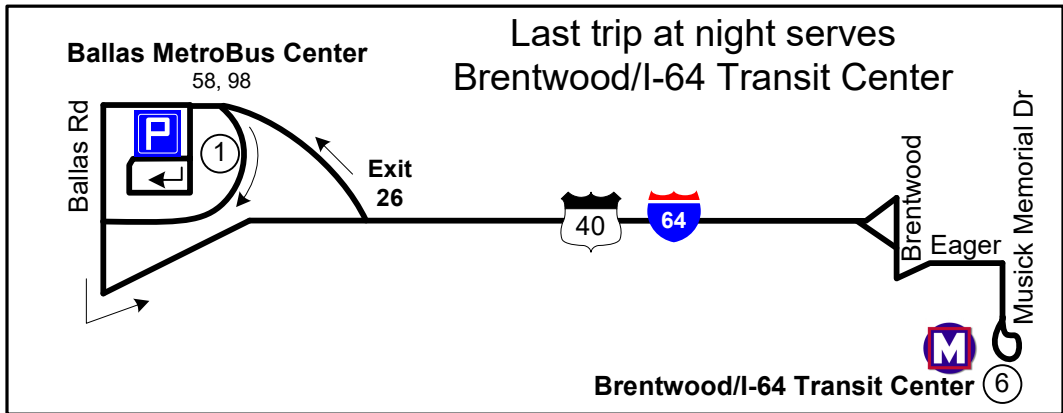

#65 Outer Forty

Effective: September 30, 2019

Legend

- ① Time Point
- Intersecting Bus Routes
- MetroLink Station

Effective: Sep 30, 2019
Monday thru Friday

65 Outer Forty
WESTBOUND

1	2	3	4
Ballas TransitCenter	Saint Lukes' Hospital	Delmar GardensChester field	Chesterfield City Hall
AM Service			
5:20	5:34	5:42	5:47
5:50	6:04	6:12	6:17
6:20	6:34	6:42	6:47
6:50	7:04	7:12	7:17
7:20	7:34	7:42	7:47
7:50	8:04	8:12	8:17
8:20	8:34	8:42	8:47
8:50	9:04	9:12	9:17
9:50	10:04	10:12	10:17
10:50	11:04	11:12	11:17
11:50	12:04	12:12	12:17
PM Service			
12:50	1:04	1:12	1:17
1:50	2:04	2:12	2:17
2:50	3:04	3:12	3:17
3:20	3:34	3:42	3:47
3:50	4:04	4:12	4:17
4:20	4:34	4:42	4:47
4:50	5:04	5:12	5:17
5:50	6:04	6:12	6:17
6:50	7:04	7:12	7:17
7:50	8:04	8:12	8:17
8:50	9:04	9:12	9:17
9:50	10:04	10:12	10:17
10:50	11:04	11:12	11:17

EASTBOUND

4	5	1	6
Chesterfield City Hall	Delmar GardensWest	Ballas TransitCenter	Brentwood I- 64Transit Center
AM Service			
5:47	5:59	6:07	
6:17	6:29	6:37	
6:47	6:59	7:07	
7:17	7:29	7:37	
7:47	7:59	8:07	
8:17	8:29	8:37	
8:47	8:59	9:07	
9:17	9:29	9:37	
10:17	10:29	10:37	
11:17	11:29	11:37	
PM Service			
12:17	12:29	12:37	
1:17	1:29	1:37	
2:17	2:29	2:37	
3:17	3:29	3:37	
3:47	3:59	4:07	
4:17	4:29	4:37	
4:47	4:59	5:07	
5:17	5:29	5:37	
6:17	6:29	6:37	
7:17	7:29	7:37	
8:17	8:29	8:37	
9:17	9:29	9:37	
10:17	10:29	10:37	
11:17	11:29	11:37	11:47

Saturday & Sunday
EASTBOUND

4	5	1	6
Chesterfield City Hall	Delmar GardensWest	Ballas TransitCenter	Brentwood I- 64Transit Center
AM Service			
6:17	6:29	6:37	
7:17	7:29	7:37	
8:17	8:29	8:37	
9:17	9:29	9:37	
10:17	10:29	10:37	
11:17	11:29	11:37	
PM Service			
12:17	12:29	12:37	
1:17	1:29	1:37	
2:17	2:29	2:37	
3:17	3:29	3:37	
4:17	4:29	4:37	
5:17	5:29	5:37	
6:17	6:29	6:37	
7:17	7:29	7:37	
8:17	8:29	8:37	
9:17	9:29	9:37	
10:17	10:29	10:37	
11:17	11:29	11:37	11:47