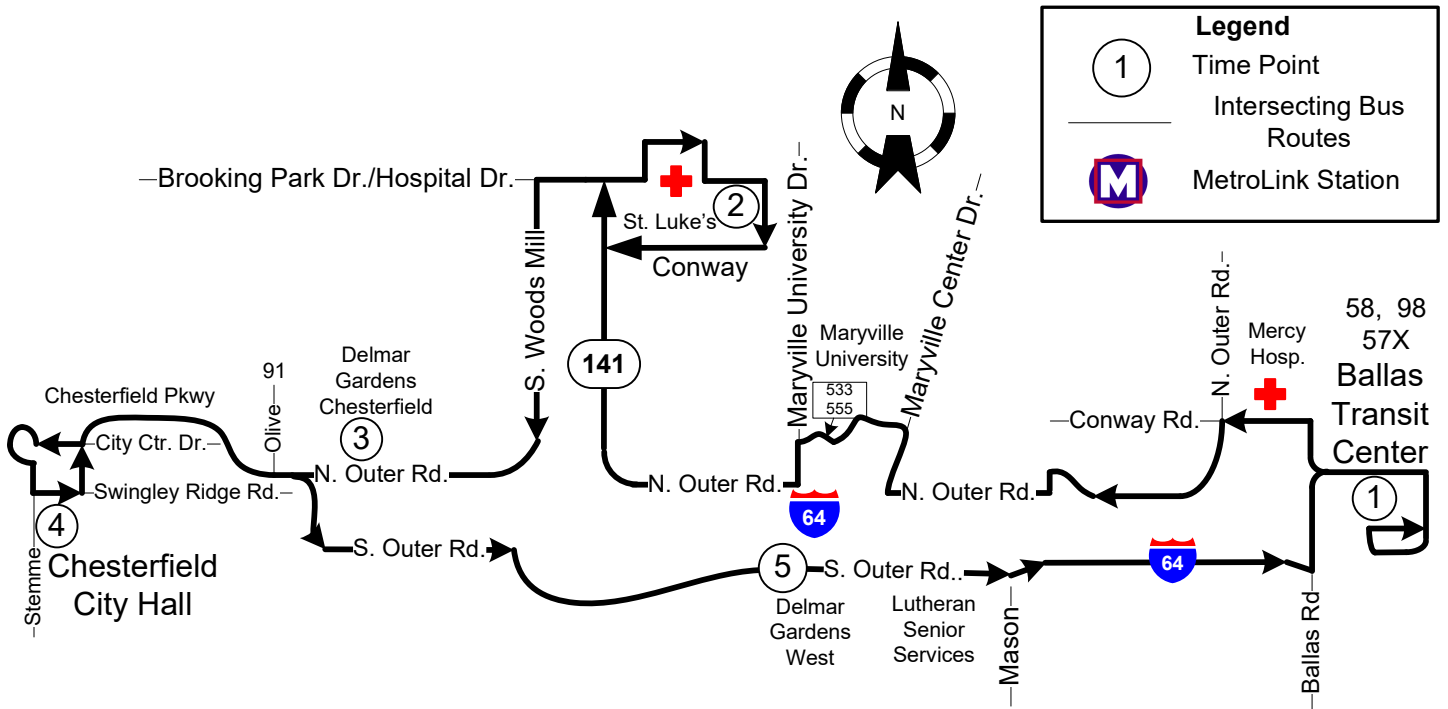

#65 Outer Forty

Effective: September 30, 2019

Legend

- ① Time Point
- Intersecting Bus Routes
- MetroLink Station

Effective: Sep 30, 2019
Monday thru Friday

65 Outer Forty
WESTBOUND

1	2	3	4
Ballas TransitCenter	Saint Lukes' Hospital	Delmar GardensChester field	Chesterfield City Hall
AM Service			
5:20	5:34	5:42	5:47
5:50	6:04	6:12	6:17
6:20	6:34	6:42	6:47
6:50	7:04	7:12	7:17
7:20	7:34	7:42	7:47
7:50	8:04	8:12	8:17
8:20	8:34	8:42	8:47
8:50	9:04	9:12	9:17
9:50	10:04	10:12	10:17
10:50	11:04	11:12	11:17
11:50	12:04	12:12	12:17
PM Service			
12:50	1:04	1:12	1:17
1:50	2:04	2:12	2:17
2:50	3:04	3:12	3:17
3:20	3:34	3:42	3:47
3:50	4:04	4:12	4:17
4:20	4:34	4:42	4:47
4:50	5:04	5:12	5:17
5:50	6:04	6:12	6:17
6:50	7:04	7:12	7:17
7:50	8:04	8:12	8:17
8:50	9:04	9:12	9:17
9:50	10:04	10:12	10:17
10:50	11:04	11:12	11:17

EASTBOUND

4	5	1	6
Chesterfield City Hall	Delmar GardensWest	Ballas TransitCenter	Brentwood I- 64Transit Center
AM Service			
5:47	5:59	6:07	
6:17	6:29	6:37	
6:47	6:59	7:07	
7:17	7:29	7:37	
7:47	7:59	8:07	
8:17	8:29	8:37	
8:47	8:59	9:07	
9:17	9:29	9:37	
10:17	10:29	10:37	
11:17	11:29	11:37	
PM Service			
12:17	12:29	12:37	
1:17	1:29	1:37	
2:17	2:29	2:37	
3:17	3:29	3:37	
3:47	3:59	4:07	
4:17	4:29	4:37	
4:47	4:59	5:07	
5:17	5:29	5:37	
6:17	6:29	6:37	
7:17	7:29	7:37	
8:17	8:29	8:37	
9:17	9:29	9:37	
10:17	10:29	10:37	
11:17	11:29	11:37	11:47

Saturday & Sunday
EASTBOUND

4	5	1	6
Chesterfield City Hall	Delmar GardensWest	Ballas TransitCenter	Brentwood I- 64Transit Center
AM Service			
6:17	6:29	6:37	
7:17	7:29	7:37	
8:17	8:29	8:37	
9:17	9:29	9:37	
10:17	10:29	10:37	
11:17	11:29	11:37	
PM Service			
12:17	12:29	12:37	
1:17	1:29	1:37	
2:17	2:29	2:37	
3:17	3:29	3:37	
4:17	4:29	4:37	
5:17	5:29	5:37	
6:17	6:29	6:37	
7:17	7:29	7:37	
8:17	8:29	8:37	
9:17	9:29	9:37	
10:17	10:29	10:37	
11:17	11:29	11:37	11:47