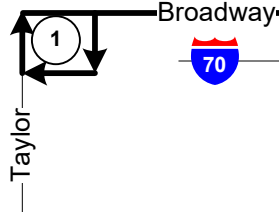

#70 Grand

Effective: September 30, 2019

N. Broadway
Taylor Transit
Center
40, 95, 174X

Legend

- Time Point
- Intersecting Bus Routes
- Snow route
- MetroLink Station

Snow Route

70 Grand
SOUTHBOUND

Broadway-Taylor TransitCenter	Grand & Saint Louis	Grand Transit Center	Grand & Arsenal	Grand & Chippewa	Loughborough Commons
1	2	3	4	5	6
AM Service					
3:56	4:07	4:15	4:22	4:27	4:36
4:11	4:22	4:30	4:37	4:42	4:51
4:26	4:37	4:45	4:52	4:57	5:06
4:41	4:52	5:00	5:07	5:12	5:21
4:56	5:07	5:15	5:23	5:29	5:38
5:11	5:22	5:30	5:38	5:44	5:53
5:24	5:36	5:45	5:53	5:59	6:08
5:37	5:50	6:00	6:09	6:15	6:25
5:52	6:05	6:15	6:24	6:30	6:40
6:07	6:20	6:30	6:39	6:45	6:55
6:17	6:30	6:40	6:49	6:55	7:05
6:27	6:40	6:50	6:59	7:05	7:15
6:37	6:50	7:00	7:09	7:15	7:25
6:45	6:59	7:10	7:19	7:25	7:35
6:55	7:09	7:20	7:29	7:35	7:45
7:05	7:19	7:30	7:39	7:45	7:55
7:15	7:29	7:40	7:49	7:55	8:05
7:25	7:39	7:50	7:59	8:05	8:15
7:35	7:49	8:00	8:09	8:15	8:25
7:45	7:59	8:10	8:19	8:25	8:35
7:55	8:09	8:20	8:29	8:35	8:45
8:05	8:19	8:30	8:39	8:45	8:55
8:15	8:29	8:40	8:49	8:55	9:05
8:25	8:39	8:50	8:59	9:05	9:15
8:35	8:49	9:00	9:09	9:15	9:25
8:46	8:59	9:10	9:20	9:27	9:37
8:56	9:09	9:20	9:30	9:37	9:47
9:06	9:19	9:30	9:40	9:47	9:57
9:16	9:29	9:40	9:50	9:57	10:07
9:26	9:39	9:50	10:00	10:07	10:17
9:36	9:49	10:00	10:10	10:17	10:27
9:46	9:59	10:10	10:20	10:27	10:37
9:56	10:09	10:20	10:30	10:37	10:47
10:06	10:19	10:30	10:40	10:47	10:57
10:16	10:29	10:40	10:50	10:57	11:07
10:26	10:39	10:50	11:00	11:07	11:17
10:36	10:49	11:00	11:10	11:17	11:27
10:46	10:59	11:10	11:20	11:27	11:37
10:56	11:09	11:20	11:30	11:37	11:47
11:06	11:19	11:30	11:40	11:47	11:57
11:16	11:29	11:40	11:50	11:57	12:07
11:26	11:39	11:50	12:00	12:07	12:17
11:36	11:49	12:00	12:10	12:17	12:27
11:46	11:59	12:10	12:20	12:27	12:37
11:56	12:09	12:20	12:30	12:37	12:47