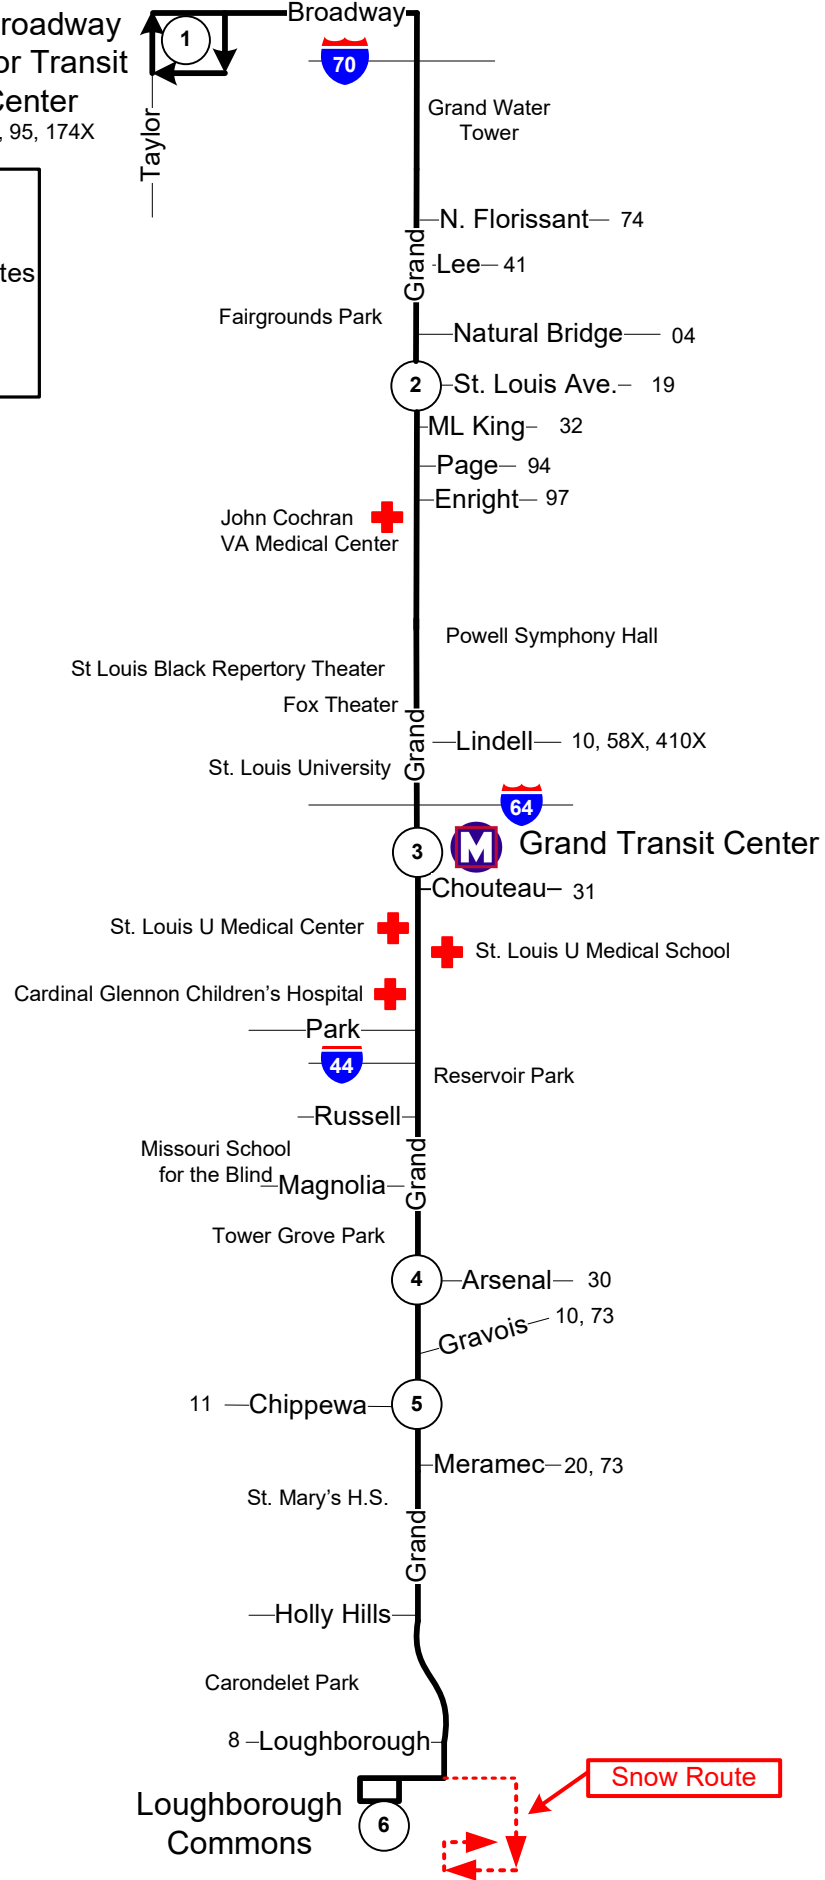

#70 Grand

Effective: September 30, 2019

N. Broadway
Taylor Transit
Center
40, 95, 174X

Legend

- Time Point
- Intersecting Bus Routes
- Snow route
- MetroLink Station

Snow Route

70 Grand
SOUTHBOUND

Broadway-Taylor TransitCenter	Grand & Saint Louis	Grand Transit Center	Grand & Arsenal	Grand & Chippewa	Loughborough Commons
1	2	3	4	5	6
AM Service					
3:56	4:07	4:15	4:22	4:27	4:36
4:11	4:22	4:30	4:37	4:42	4:51
4:26	4:37	4:45	4:52	4:57	5:06
4:41	4:52	5:00	5:07	5:12	5:21
4:56	5:07	5:15	5:23	5:29	5:38
5:11	5:22	5:30	5:38	5:44	5:53
5:24	5:36	5:45	5:53	5:59	6:08
5:37	5:50	6:00	6:09	6:15	6:25
5:52	6:05	6:15	6:24	6:30	6:40
6:07	6:20	6:30	6:39	6:45	6:55
6:17	6:30	6:40	6:49	6:55	7:05
6:27	6:40	6:50	6:59	7:05	7:15
6:37	6:50	7:00	7:09	7:15	7:25
6:45	6:59	7:10	7:19	7:25	7:35
6:55	7:09	7:20	7:29	7:35	7:45
7:05	7:19	7:30	7:39	7:45	7:55
7:15	7:29	7:40	7:49	7:55	8:05
7:25	7:39	7:50	7:59	8:05	8:15
7:35	7:49	8:00	8:09	8:15	8:25
7:45	7:59	8:10	8:19	8:25	8:35
7:55	8:09	8:20	8:29	8:35	8:45
8:05	8:19	8:30	8:39	8:45	8:55
8:15	8:29	8:40	8:49	8:55	9:05
8:25	8:39	8:50	8:59	9:05	9:15
8:35	8:49	9:00	9:09	9:15	9:25
8:46	8:59	9:10	9:20	9:27	9:37
8:56	9:09	9:20	9:30	9:37	9:47
9:06	9:19	9:30	9:40	9:47	9:57
9:16	9:29	9:40	9:50	9:57	10:07
9:26	9:39	9:50	10:00	10:07	10:17
9:36	9:49	10:00	10:10	10:17	10:27
9:46	9:59	10:10	10:20	10:27	10:37
9:56	10:09	10:20	10:30	10:37	10:47
10:06	10:19	10:30	10:40	10:47	10:57
10:16	10:29	10:40	10:50	10:57	11:07
10:26	10:39	10:50	11:00	11:07	11:17
10:36	10:49	11:00	11:10	11:17	11:27
10:46	10:59	11:10	11:20	11:27	11:37
10:56	11:09	11:20	11:30	11:37	11:47
11:06	11:19	11:30	11:40	11:47	11:57
11:16	11:29	11:40	11:50	11:57	12:07
11:26	11:39	11:50	12:00	12:07	12:17
11:36	11:49	12:00	12:10	12:17	12:27
11:46	11:59	12:10	12:20	12:27	12:37
11:56	12:09	12:20	12:30	12:37	12:47