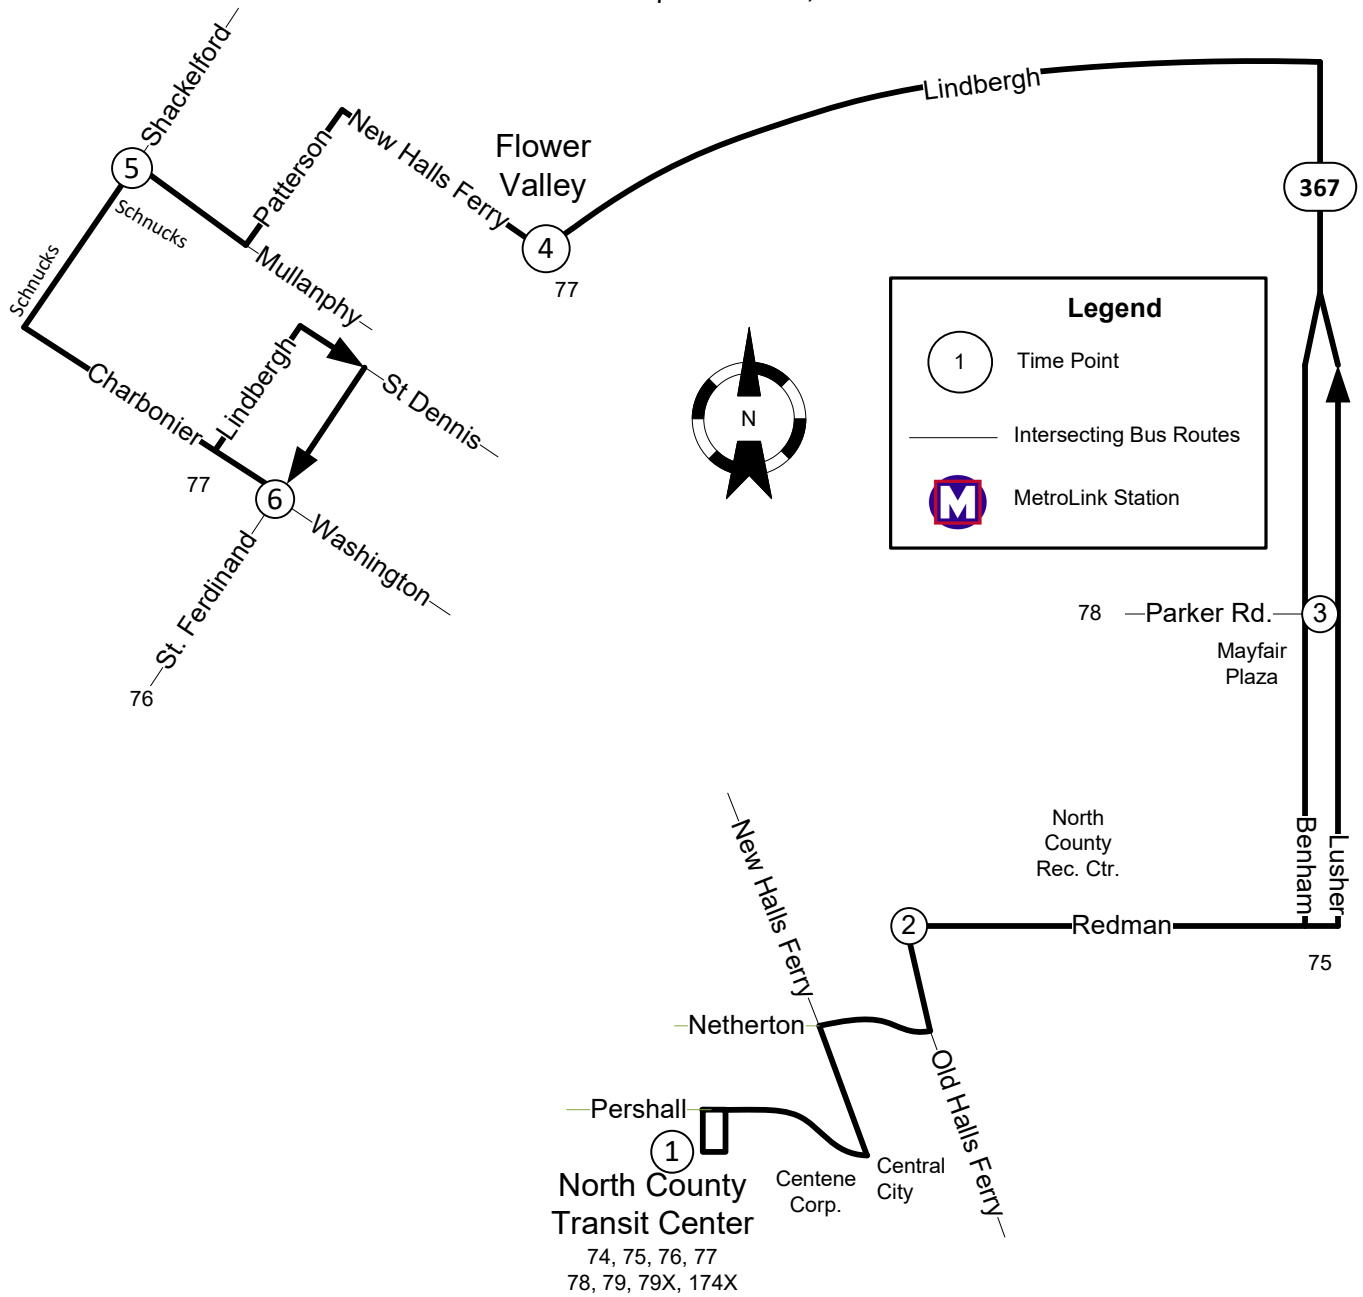

#71 Patterson Redman

Effective: September 30, 2019

71 Patterson-Redman

EASTBOUND

Saint Ferdinand	Mullanphy & Shackelford	Flower Valley Shopping Center	Parker & Hwy 367	Redman & Old Halls Ferry	North County Transit Center
6	5	4	3	2	1
AM Service					
4:42	4:50	5:02	5:14	5:22	5:30
5:42	5:50	6:02	6:14	6:22	6:30
6:42	6:50	7:02	7:14	7:22	7:30
7:42	7:50	8:02	8:14	8:22	8:30
8:42	8:50	9:02	9:14	9:22	9:30
9:42	9:50	10:02	10:14	10:22	10:30
10:42	10:50	11:02	11:14	11:22	11:30
11:42	11:50	12:02	12:14	12:22	12:30
PM Service					
12:42	12:50	1:02	1:14	1:22	1:30
1:42	1:50	2:02	2:14	2:22	2:30
2:42	2:50	3:02	3:14	3:22	3:30
3:42	3:50	4:02	4:14	4:22	4:30
4:42	4:50	5:02	5:14	5:22	5:30
5:42	5:50	6:02	6:14	6:22	6:30
6:42	6:50	7:02	7:14	7:22	7:30
7:42	7:50	8:02	8:14	8:22	8:30
9:42	9:50	10:02	10:14	10:22	10:30

71 Patterson-Redman

EASTBOUND

Saint Ferdinand	Mullanphy & Shackelford	Flower Valley Shopping Center	Parker & Hwy 367	Redman & Old Halls Ferry	North County Transit Center
6	5	4	3	2	1
AM Service					
5:42	5:50	6:02	6:14	6:22	6:30
7:42	7:50	8:02	8:14	8:22	8:30
9:42	9:50	10:02	10:14	10:22	10:30
11:42	11:50	12:02	12:14	12:22	12:30
PM Service					
1:42	1:50	2:02	2:14	2:22	2:30
3:42	3:50	4:02	4:14	4:22	4:30
5:42	5:50	6:02	6:14	6:22	6:30
7:42	7:50	8:02	8:14	8:22	8:30
9:42	9:50	10:02	10:14	10:22	10:30

Saturday & Sunday

WESTBOUND

North County Transit Center	Redman & Old Halls Ferry	Parker & Hwy 367	Flower Valley Shopping Center	Mullanphy & Shackelford	Saint Ferdinand
1	2	3	4	5	6
AM Service					
4:50	4:58	5:07	5:19	5:30	5:42
6:50	6:58	7:07	7:19	7:30	7:42
8:50	8:58	9:07	9:19	9:30	9:42
10:50	10:58	11:07	11:19	11:30	11:42
PM Service					
12:50	12:58	1:07	1:19	1:30	1:42
2:50	2:58	3:07	3:19	3:30	3:42
4:50	4:58	5:07	5:19	5:30	5:42
6:50	6:58	7:07	7:19	7:30	7:42
8:50	8:58	9:07	9:19	9:30	9:42
10:50	10:58	11:07	11:19	11:30	11:42