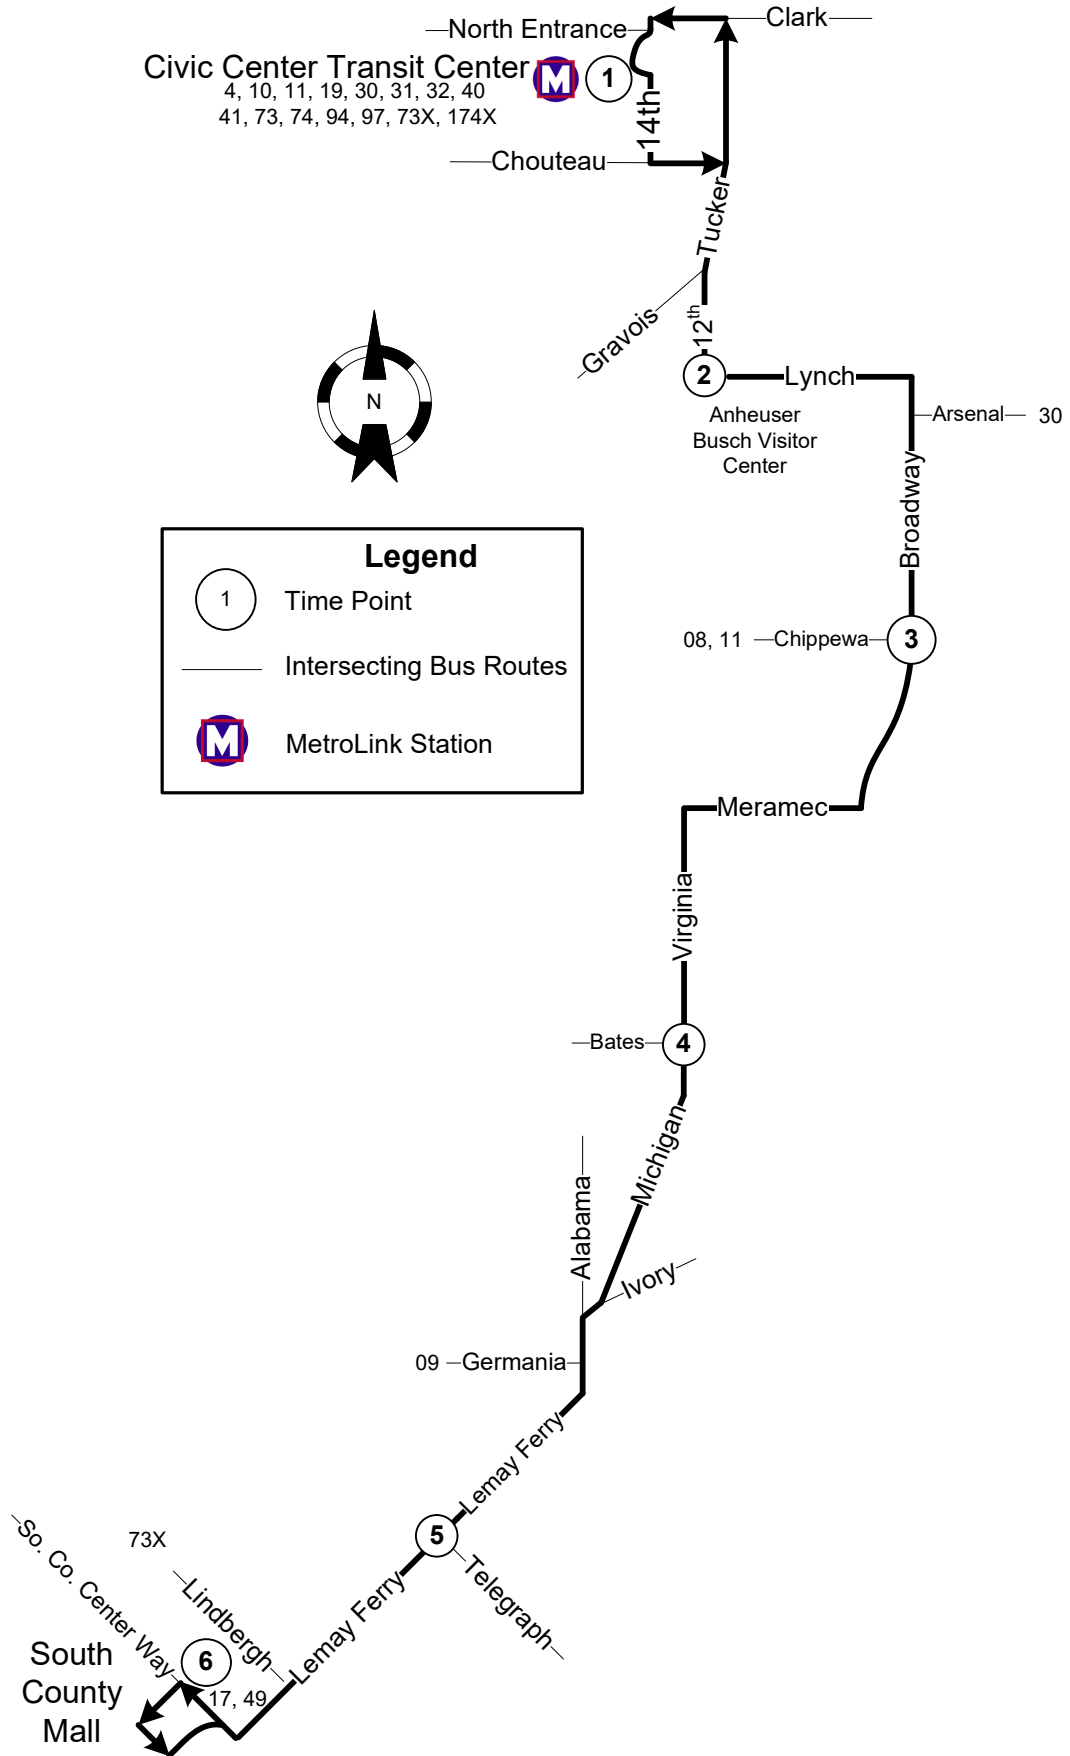

#73 Carondelet

Effective: September 30, 2019

Legend

- ① Time Point
- Intersecting Bus Routes
- MetroLink Station

	1	2	3	4	5	6
Civic Center	4:26	4:35	4:40	4:49	5:10	5:10
Transit Center	4:36	5:05	5:10	5:19	5:30	5:40
Anheuser Busch/Visitors Center	5:24	5:34	5:39	5:49	6:00	6:10
Broadway & Chippewa	5:54	6:04	6:09	6:19	6:30	6:40
Virginia & Bates	6:09	6:19	6:24	6:34	6:45	6:55
Lemay Ferry & Telegraph	6:24	6:34	6:39	6:49	7:00	7:10
South County Mall	6:39	6:49	6:54	7:04	7:15	7:25
AM Service	6:54	7:04	7:09	7:19	7:30	7:40
	7:09	7:19	7:24	7:34	7:45	7:55
	7:24	7:34	7:39	7:49	8:00	8:10
	7:39	7:49	7:54	8:04	8:15	8:25
	7:54	8:04	8:09	8:19	8:30	8:40
	8:06	8:16	8:22	8:33	8:44	8:55
	8:21	8:31	8:37	8:48	8:59	9:10
	8:36	8:46	8:52	9:03	9:14	9:25
	8:51	9:01	9:07	9:18	9:29	9:40
	9:21	9:31	9:37	9:48	9:59	10:10
	9:36	9:46	9:52	10:03	10:14	10:25
	9:51	10:01	10:07	10:18	10:29	10:40
	10:06	10:16	10:22	10:33	10:44	10:55
	10:21	10:31	10:37	10:48	10:59	11:10
	10:36	10:46	10:52	11:03	11:14	11:25
	10:51	11:01	11:07	11:18	11:29	11:40
	11:06	11:16	11:22	11:33	11:44	11:55
	11:21	11:31	11:37	11:48	11:59	12:10
	11:36	11:46	11:52	12:03	12:14	12:25
	11:51	12:01	12:07	12:18	12:29	12:40